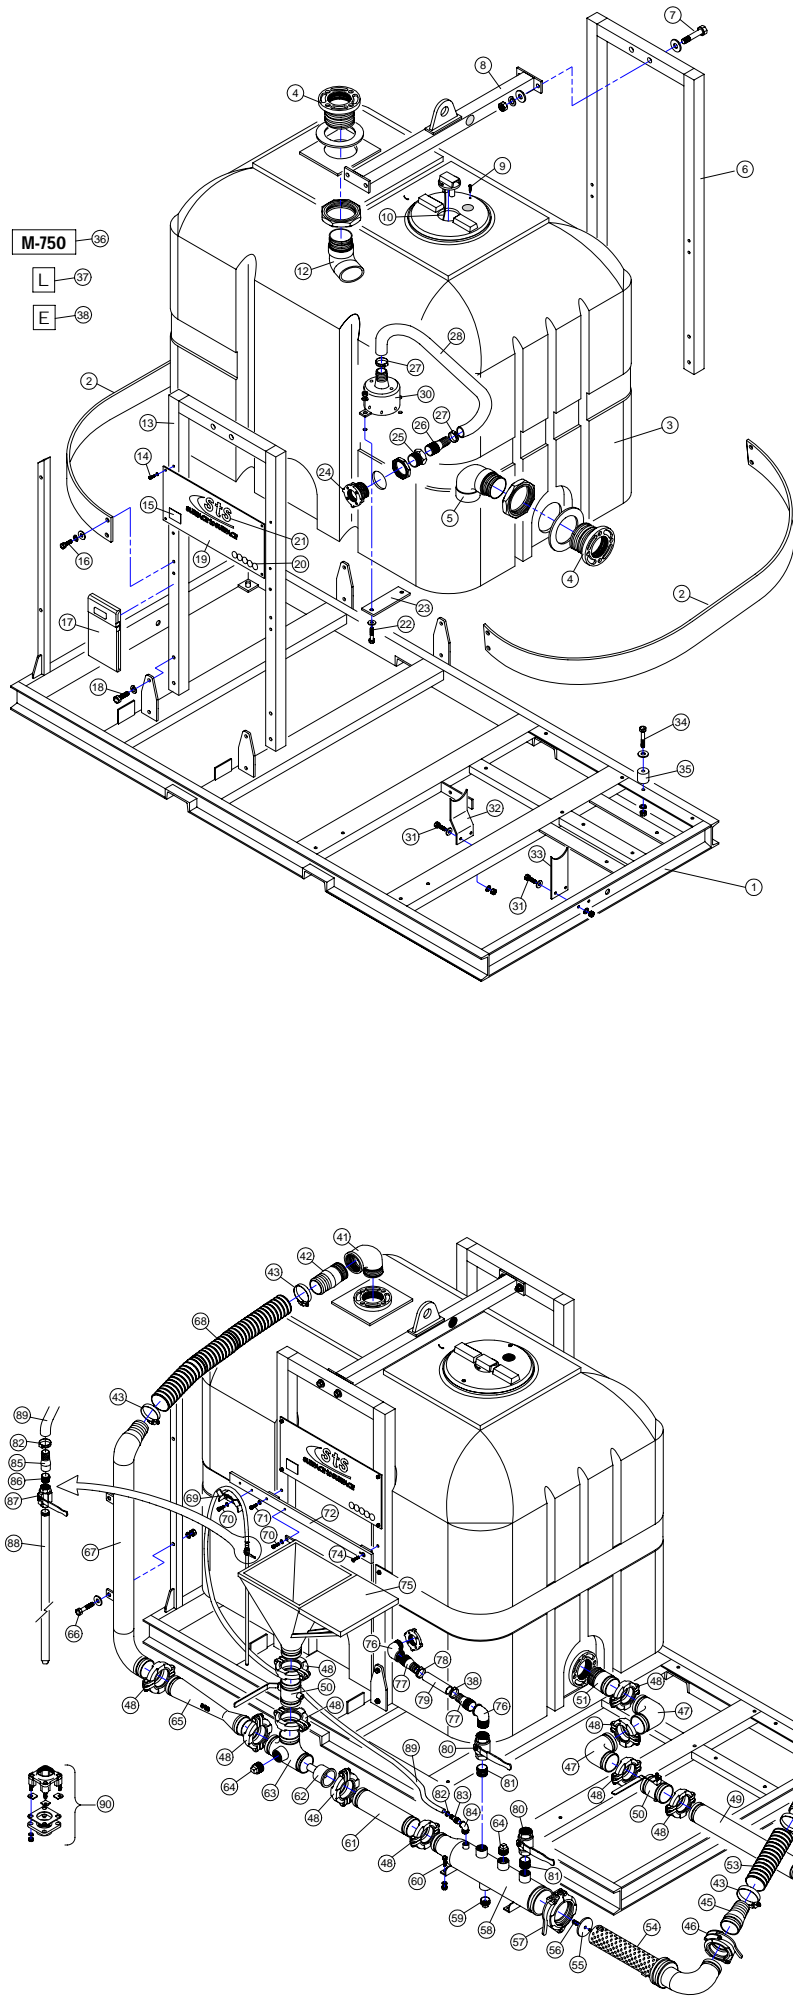

BU-750-LE ASSEMBLY PARTS LIST
(P/N #BU-750-LE)

M-750
L
E

REF #	DESCRIPTION	STS PART NUMBER	QTY REQ.
1	Skid Frame	SR-L75001	1
2	Tank Strap	SR-75089	2
3	750 gal. Tank	86-LT630	1
4	Tank Bung	086-4 TANK BUNG	2
5	90° PVC Suction Elbow	SR-75075-A	1
6	Tank Up-rite	SR-75011	1
7	5/8" x 4" Gr. 8 Bolt	076-15319	4
	5/8" FW	076-33016	4
	5/8" LW	076-33630	4
	5/8" Nut	076-36314	4
8	Tank Support Cross Member	SR-75067	1
9	Security Screw	076-1Y3400032SS	2
10	3/16" Poly Nylon Rope	084-3/16 ROPE	18'
11			
12	45° PVC Return Elbow	SR-75075-B	1
13	Tank Up-rite (hopper side)	SR-L75011	1
14	1/4" x 1/2" Bolt	076-13001	4
	1/4" LW	076-33618	4
15	Serial Number Plate	071-ST5-901-750	1
16	3/8" x 1/1" Bolt	076-33026	8
	3/8" LW	076-33622	8
	3/8" FW	076-33008	8
17	Operators Manual Holder	084-9000-07	1
	3/16" Rivet	076-41228	2
18	1/2" x 1/1" Bolt	076-13205	8
	1/2" LW	076-33626	8
19	Sign Plate	SR-L75068	1
20	Safety Decals	070-BU HCS KIT	1
21	Decal Set	070-BU-750LESET	1
22	1/4" x 1 1/2" Bolt	076-13009	1
	1/4" LW	076-33618	2
	1/4" FW	076-33004	2
	1/4" Nut	076-36302	2
23	Jet Gun Mounting Bar	SR-75049	1
24	2" Tank Bung	086-2" TANK BUNG	1
25	2" x 1 1/2" NPT Pipe Bushing	018-318-90768-0	1
26	1 1/2" NPT x Hose Barb	018-1661268233	1
27	1 1/2" Gear Clamp	025-HS-28	2
28	1 1/2" Rubber Hose	SR-L75059-A	1
29			
30	Jet Gun Casting	SR-75048	1
31	3/8" x 1 1/4" Bolt	076-13107	4
	3/8" FW	076-33008	4
	3/8" LW	076-33622	4
	3/8" Nut	076-36306	4
32	Pipe Support (bent)	M-750LE-008	1
33	Pipe Support (straight)	RM3-109-B	1
34	7/16" x 3" Bolts	076-13165	4
	7/16" FW	076-33010	4
	7/16" LW	076-33624	4
	7/16" Nut	076-36308	4
35	Engine Mount Spacers	SR-75016	4
36	* M-750 * Decal	070-ST5-028-A	1
37	" L " Decal	070-ST5-030-E	1
38	" E " Decal	070-ST5-030-H	1
41	4" NPT 90° Street Elbow	018-310-01780-1	3
42	4" NPT x Hose Barb	018-1661268266	2
43	4" Band Clamp	025-M8-113	6
44	4" Groove x Hose	M-750LE-008	1
45	4" Groove x Hose Barb	020-004-00109-9	2
46	4" Hinge-Loc Coupler	020-390-20010-3	2
47	4" Grooved 90° Elbow	020-390-01430-6	3
48	4" Groove-Loc Coupler	020-390-00034-7	1
49	4" Sched. 40 Suction Pipe	M-750LE-006	1
50	4" Grooved Butterfly Valve	023-7005-011403	2
51	4" Grooved x NPT Adaptor	020-390-033199	1
52	4" Pump Discharge Pipe	M-750LE-007	1
53	4" Flex Hose	SR-75078-D	1
54	Filter Shear Cartridge	SR-75028	1
55	Filter Shear Cartridge End Cap	SR-75030-4	1
56	5/16" NC Nut	076-36304	1
	5/16" LW	076-33620	1
57	6" Hinge-Loc Coupler	020-390-20060-8	1
58	Filter Shear Housing	SR-75026	1
59	1 1/2" NPT Pipe Plug	018-318-90252-5	1
60	3/8" x 1 1/2" Bolt	076-13109	4
	3/8" LW	076-33622	4
	3/8" Nut	076-36306	4
61	Filter Extension Pipe	SR-L75073	1
62	Jetting Nozzel	SR-75020-NE	1
63	Jetting Tee	SR-75021	1
64	2" NPT Pipe Plug	018-318-90256-6	2
65	Venturi Tube	SR-75022	1
66	1/2" x 2 1/2" Bolt	076-13213	2
	1/2" FW	076-33012	2
	1/2" LW	076-33626	2
	1/2" Nut	076-36310	2
67	Return Pipe	SR-75038	1
68	4" Flex Hose	SR-75078-E	1
69	Wash Wand Holder	SR-75017	1
70	3/8" x 1" Bolt	076-13105	4
	3/8" LW	076-33622	4
71	3/8" x 1 1/2" Bolt	076-13109	1
	3/8" LW	076-33622	1
72	Hopper Mount	SR-L75006	1
74	3/8" x 1 1/2" Flat Head C S	076-23309	1
75	Hopper with Table	SR-75032	1
76	2" NPT 90° Street Elbow	018-310-01720-7	2
77	2" NPT x Hose Barb	018-1661268241	2
78	2" Gear Clamp	025-HS-32	1
79	2" Rubber Hose	SR-L75058-A	1
80	2" Ball Valve	022-423-00014-0	2
81	2" NPT x Close Nipple	018-330-3700-3	2
82	3/4" Gear Clamp	025-HS-12	2
83	3/4" NPT x Hose Barb	018-1661268225	1
84	3/4" NPT 90° Street Elbow	018-310-01640-7	1
85	Wash Wand Adaptor	SR-75043	1
86	3/8" NPT x Close Nipple	018-330-00980-4	1
87	3/8" Ball Valve	022-423-00002-5	1
88	Wash Wand	SR-75047	1
89	3/4" Rubber Hose	SR-L75074-H	1
90	2" Bottom Drain Bung	086-BF220BD	1