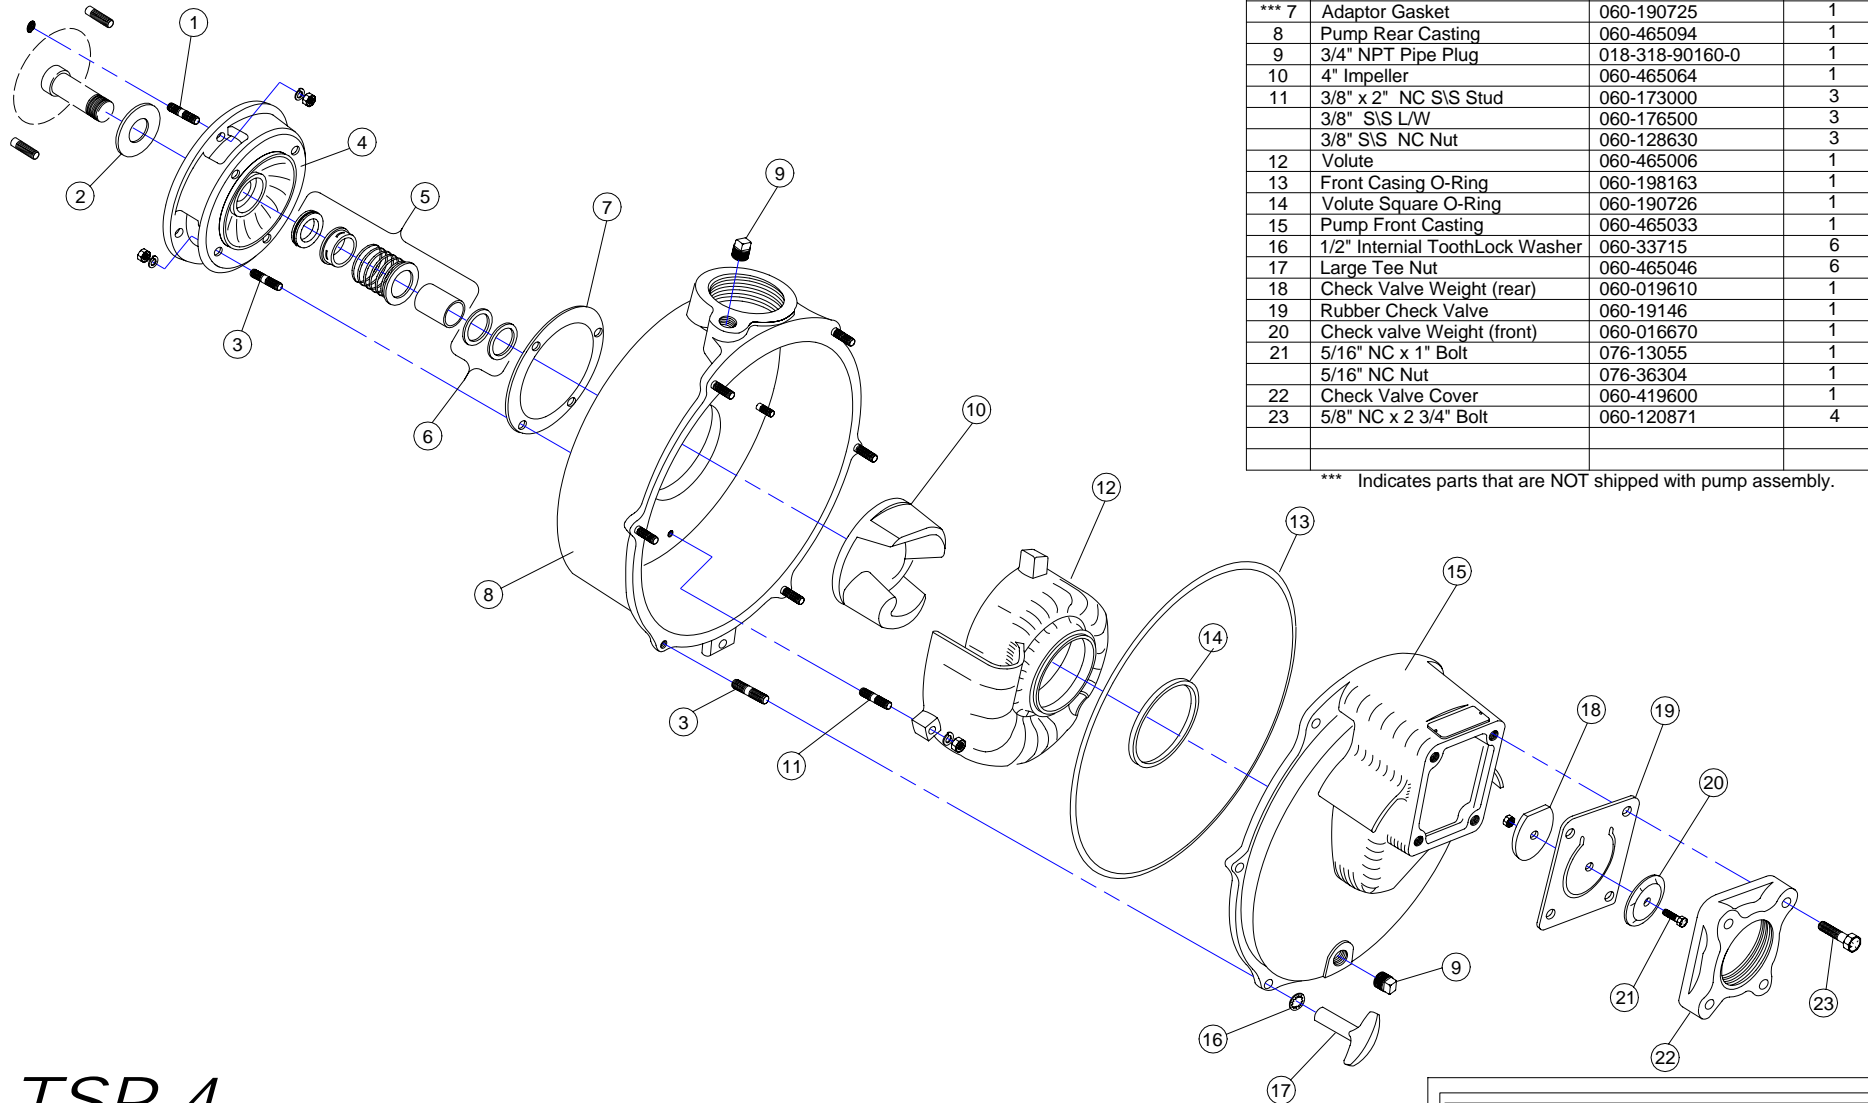

Old Style Parts

TSP-4 ASSEMBLY PARTS LIST

(P/N #060-611118)

REF #	DESCRIPTION	STS PART NUMBER	QTY REQ.
*** 1	7/16" x 1 3/4" NC Stud	060-164940	4
	7/16" L/W	076-33624	4
	7/16" NC Nut	076-36308	4
2	Rubber Flinger	060-190849	1
*** 3	1/2" x 1 3/4" NC Stud	060-165240	10
	1/2" L/W	076-33626	4
	1/2" NC Nut	076-36310	4
*** 4	Engine\Pump Adaptor	SR-75061	1
5	4" Mechanical Seal Kit	060-240396-KIT	1
*** 6	Shim Washer Set (1" ID x 1 1/2" OD)	060-175534-SET	1
*** 7	Adaptor Gasket	060-190725	1
8	Pump Rear Casting	060-465094	1
9	3/4" NPT Pipe Plug	018-318-90160-0	1
10	4" Impeller	060-465064	1
11	3/8" x 2" NC S/S Stud	060-173000	3
	3/8" S/S L/W	060-176500	3
	3/8" S/S NC Nut	060-128630	3
12	Volute	060-465006	1
13	Front Casing O-Ring	060-198163	1
14	Volute Square O-Ring	060-190726	1
15	Pump Front Casting	060-465033	1
16	1/2" Internal ToothLock Washer	060-33715	6
17	Large Tee Nut	060-465046	6
18	Check Valve Weight (rear)	060-019610	1
19	Rubber Check Valve	060-19146	1
20	Check valve Weight (front)	060-016670	1
21	5/16" NC x 1" Bolt	076-13055	1
	5/16" NC Nut	076-36304	1
22	Check Valve Cover	060-419600	1
23	5/8" NC x 2 3/4" Bolt	060-120871	4

*** Indicates parts that are NOT shipped with pump assembly.

TSP-4

Surface to Surface™ Inc.

DWR. NUM. TSP-4	DATE. 12 / 07 / 06 REV.
---------------------------	----------------------------