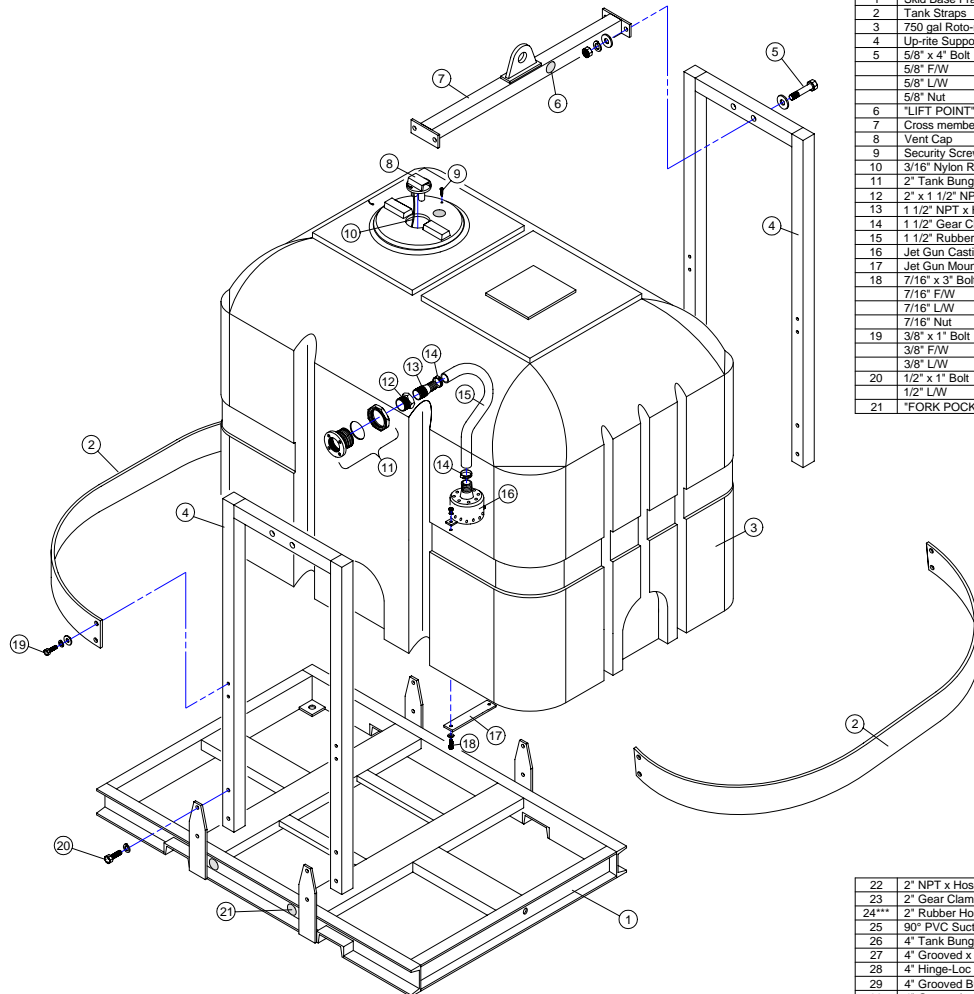

BU-1500 ASSEMBLY PARTS LIST
(2 of 2)

(P/N #BU-750 plus #UTK-750)

REF #	DESCRIPTION	PART NUMBER	QUANTITY REQ.
1	Skid Base Frame	SR-15002	1
2	Tank Straps	SR-75089	2
3	750 gal Roto-molded Tank	086-LT630	1
4	Up-rite Supports	SR-75011	2
5	5/8" x 4" Bolt	076-15319	4
	5/8" F/W	076-33016	8
	5/8" L/W	076-33630	4
	5/8" Nut	076-36314	4
6	"LIFT POINT" Decal	070-16071-B	1
7	Cross member with Lift Eye	SR-15007	1
8	Vent Cap	086-1015210	1
9	Security Screw	076-1Y340032SS	1
10	3/16" Nylon Rope	084-3/16 ROPE	18'
11	2" Tank Bung	086-2" TANK BUNG	1
12	2" x 1 1/2" NPT Pipe Bushing	018-318-90768-0	1
13	1 1/2" NPT x Hose Barb	018-1661268233	1
14	1 1/2" Gear Clamp	025-HS-28	2
15	1 1/2" Rubber Hose	SR-15030-B	1
16	Jet Gun Casting	SR-15012	1
17	Jet Gun Mounting Bar	SR-75049	1
18	7/16" x 3" Bolt	076-13165	2
	7/16" F/W	076-33010	2
	7/16" L/W	076-33624	2
	7/16" Nut	076-36308	2
19	3/8" x 1" Bolt	076-13105	8
	3/8" F/W	076-33008	8
	3/8" L/W	076-33622	8
20	1/2" x 1" Bolt	076-13205	8
	1/2" L/W	076-33626	8
21	"FORK POCKET" Decal	070-16072-B	2