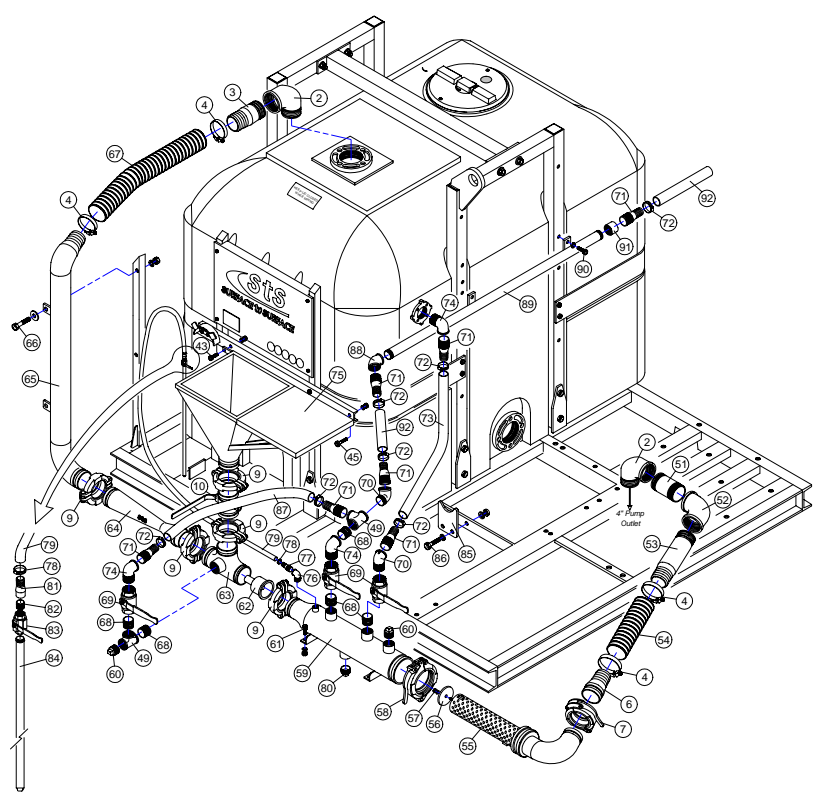

BU-1500 ASSEMBLY PARTS LIST

(1 of 2)

(P/N #BU-750 plus #UTK-750)

M-1500 50

REF #	DESCRIPTION	STS PART NUMBER	QTY REQ.
1	Skid Frame	SR-75001	1
2	4" NPT 90° Street Elbow	018-310-01780-1	3
3	4" NPT x Hose Barb	018-1661268266	2
4	4" Band Clamp	025-M8-113	6
5	4" Flex Hose	SR-75078-D	1
6	4" Groove x Hose Barb	020-004-00109-9	2
7	4" Hinge-Loc Coupler	020-390-20010-3	2
8	4" Grooved 90° Elbow	020-390-01430-6	2
9	4" Groove-Loc Coupler	020-390-00034-7	10
10	4" Grooved Butterfly Valve	023-7005-011403	2
11	4" Sched. 40 Suction Pipe	SR-75073	1
12	Suction Tee	020-9902001503	1
13	See other assembly drawing		
14	4" Tank Bung	086-4" TANK BUNG	2
15	1/2" x 1" Bolt	076-13205	12
16	1/2" L/W	076-33626	12
17	90° PVC Suction Elbow	SR-75075-A	1
18	2" Tank Bung	086-2" TANK BUNG	1
19	2" x 1 1/2" NPT Pipe Bushing	018-318-90768-0	1
20	1 1/2" NPT x Hose Barb	018-1661268233	1
21	1 1/2" Gear Clamp	025-HS-32	2
22	1 1/2" Rubber Hose	SR-75078-B	1
23	Jet Gun Casting	SR-75048	1
24	7/16" x 3" Bolts	076-13165	4
25	7/16" F/W	076-33010	4
26	7/16" L/W	076-33624	4
27	7/16" Nut	076-36308	4
28	Engine Mount Spacers	SR-75016	4
29	1/4" x 1 1/2" Bolt	076-13009	2
30	1/4" L/W	076-33618	2
31	1/4" F/W	076-33004	2
32	1/4" Nut	076-36302	2
33	Jet Gun Mounting Bar	SR-75049	1
34	750 gal. Tank	86-L7630	1
35	3/8" x 1" Bolt	076-13105	8
36	3/8" L/W	076-33622	8
37	3/8" F/W	076-33008	8
38	Tank Strap	SR-75089	2
39	Tank Up-rite (with eye)	SR-75010	1
40	5/8" x 4" Gr. 8 Bolt	076-15319	4
41	5/8" F/W	076-33016	4
42	5/8" L/W	076-33630	4
43	5/8" Nut	076-36314	4
44	Security Screw	076-1Y34000325S	2
45	3/16" Poly Nylon Rope	084-3/16 ROPE	18'
46	Tank Support Cross Member	SR-75067	1
47	Tank Up-rite	SR-75011	1
48	45° PVC Return Elbow	SR-75075-B	1
49	Decal Set	070-BU-750SET	1
50	1/4" x 1/2" Bolt	076-13001	4
51	1/4" L/W	076-33618	4
52	Safety Decals	070-BU HCS KIT	1
53	Serial Number Plate	071-S7S-001-750	1
54	Sign Plate	SR-75068	1
55	Wash Wand Holder	SR-75017	1
56	3/8" x 1" Bolt	076-13105	2
57	3/8" L/W	076-33622	2
58	3/8" Nut	076-36306	2
59	Operators Manual Holder	084-9000-07	1
60	3/16" Rivet	076-41228	2
61	3/8" x 1 1/2" Bolt	076-13109	3
62	3/8" L/W	076-33622	3
63	3/8" Nut	076-36306	1
64	3/8" F/W	076-33008	8
65	Hopper Mount	SR-75012-A	1
66	Hopper Post	SR-75069	2
67	2" Bottom Drain Bung	086-BF220BD	1
68	2" NPT x TEE	018-310-03080-4	2
69	"M-1500" Decal	070-STS-028-B	1
70	4" NPT Pipe Nipple	018-330-5440-4	1
71	4" NPT 90° Elbow	018-310-00260-5	1
72	Pump Outlet Pipe	SR-75052	1
73	4" Flex Hose	SR-75078-C	1
74	Filter Shear Carriage	SR-75028	1
75	Filter Shear Carriage End Cap	SR-75030-4	1
76	5/16" NC Nut	076-36304	1
77	5/16" L/W	076-33620	1
78	6" Hinge-Loc Coupler	020-390-20060-8	1
79	Filter Shear Housing	SR-75026	1
80	2" NPT Pipe Plug	018-318-90256-6	2
81	3/8" x 1 1/4" Bolt	076-13107	4
82	3/8" F/W	076-33008	4
83	3/8" L/W	076-33622	4
84	3/8" Nut	076-36306	4
85	Jetting Nozzel	SR-75020-NE	1
86	Jetting Tee	SR-75021	1
87	Venturi Tube	SR-75022	1
88	Return Pipe	SR-75038	1
89	1/2" x 2 1/2" Bolt	076-13213	2
90	1/2" F/W	076-33012	2
91	1/2" L/W	076-33626	2
92	1/2" Nut	076-36310	2
93	4" Flex Hose	SR-75078-E	1
94	2" NPT x Close Nipple	018-330-03700-3	6
95	2" Ball Valve	022-423-00014-0	3
96	2" NPT 45° Street Elbow	018-310-02820-4	2
97	2" NPT x Hose Barb	018-1661268241	6
98	2" Gear Clamp	025-HS-32	7
99	2" Rubber Hose	SR-75078-A	1
100	2" NPT 90° Street Elbow	018-310-01720-7	3
101	Hopper with Table	SR-75032	1
102	3/4" NPT 90° Street Elbow	018-310-01640-7	1
103	3/4" NPT x Hose Barb	018-1661268225	1
104	3/4" Gear Clamp	025-HS-12	2
105	3/4" Rubber Hose	SR-75074-H	1
106	1 1/2" NPT Pipe Plug	018-318-90252-5	1
107	Wash Wand Adaptor	SR-75043	1
108	3/8" NPT x Close Nipple	018-330-00980-4	1
109	3/8" Ball Valve	022-423-00002-5	1
110	Wash Wand	SR-75047	1
111	Pipe Support	SR-75001-J	1
112	3/8" x 1 1/2" Bolt	076-13109	2
113	3/8" L/W	076-33622	2
114	3/8" F/W	076-33008	2
115	3/8" Nut	076-36306	2
116	2" Rubber Hose	SR-15030-E	1
117	2" NPT 45° Elbow	018-310-02440-1	1
118	2" Transfer Pipe	SR-15011	1
119	3/8" x 1" Bolt	076-13105	2
120	3/8" L/W	076-33622	2
121	2" NPT Coupler	018-320-01320-4	1
122	2" Rubber Hose	SR-15030-D	2