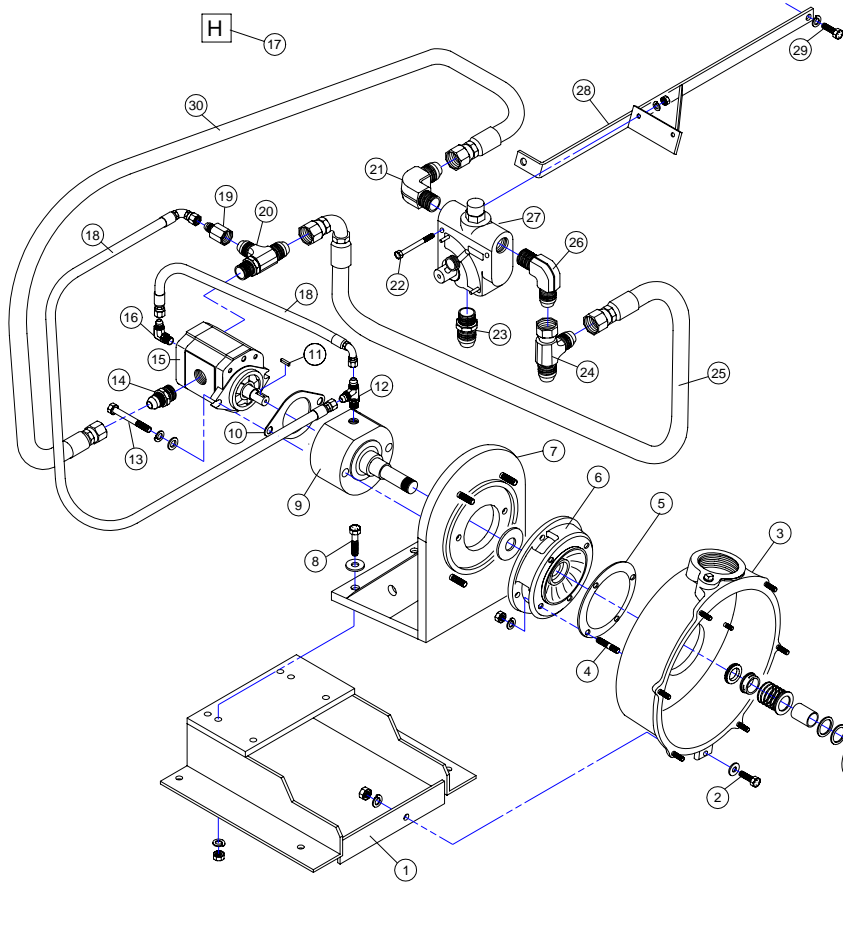

*** Shown on 1st assembly drawing.

PU-H4 ASSEMBLY PARTS LIST
(P/N #PU-H4)

REF #	DESCRIPTION	STS PART NUMBER	QTY REQ.
1	Motor / Pump Mounting Base	SR-75013	1
2	3/8" x 1 1/2" Bolt	076-13109	1
3	3/8" F/W	076-33008	1
4	3/8" L/W	076-33622	1
5	3/8" Nut	076-36306	1
6	Complete Monarch 4" Trash Pump	060-611118	1
7	1/2" x 1 3/4" Stud	060-165240	4
8	1/2" L/W	076-33626	4
9	1/2" Nut	076-36310	4
10	Adaptor Ring Gasket	060-190725	1
11	Pump Adaptor Ring	SR-75061	1
12	Bearing Block Mount	HTSP4-04	1
13	3/8" x 2" Bolt	076-13111	8
14	3/8" F/W	076-33008	8
15	3/8" L/W	076-33622	8
16	3/8" Nut	076-36306	8
17	Bearing Block / Motor Gasket	HTSP4-02	1
18	Bearing Block / Motor Gasket	036-200-06	1
19	Key (c/w Hyd. Motor)	----	1
20	#6 JIC x 3/8" NPT TEE	029-013T-6-6	1
21	3/8" x 4" SHCS	076-23319	2
22	3/8" F/W	076-33008	2
23	3/8" L/W	076-33622	2
24	3/4" JIC x 3/4" ORB Adaptor	029-0503-12-12	1
25	Hydraulic Motor (SNM2/19)	039-B121004900	1
26	3/8" ORB x 3/8" JIC 90° Elbow	029-2503-6-6	1
27	"H" Decal	070-STS-030-G	1
28	3/8" Hyd. Hose	M-750HD-H03	2
29	3/4" x 3/8" JIC Reducing Adaptor	029-0603-12-6	1
30	3/4" JIC Sleeve Nut	029-06B-12	1
31	3/4" JIC x 3/4" ORB TEE	029-053T-12-12	1
32	3/4" NPT x 3/4" JIC 90° Elbow	029-2103-12-12	1
33	1/4" x 2 1/2" Bolt	076-13013	2
34	1/4" L/W	076-33618	2
35	1/4" Nut	076-36302	2
36	3/4" NPT x 3/4" JIC Male Adaptor	029-0103-12-12	1
37	3/4" JIC Swivel Nut Run TEE	029-063T-12-12	1
38	3/4" Hyd. Hose	M-750HD-H02	1
39	3/4" NPT x 3/4" JIC 90° Elbow	029-2103-12-12	1
40	Hydraulic Flow Control	046-SDCF755M	1
41	Flow Control Mount	M-750HD-3	1
42	3/8" x 1" Bolt	076-13105	1
43	3/8" L/W	076-33622	1
44	3/4" Hyd. Hose	M-750HD-H01	1

****PU-H4** BEARING BLOCK ASSEMBLY PARTS LIST**
(P/N #HTSP4-02)

REF #	DESCRIPTION	PART NUMBER	QTY REQ.
1	Bearing	036-6010/C3	2
2	Machined Shaft	036-300-S4A	1
3	Bearing Block Housing	036-300-R	1
4	Hydraulic Shaft Seal	036-BAB-45-62-7	1
5	Shaft Wrench	HTSP4-10	1
6	Old Style Block	018-318-90352-3	1