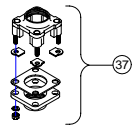

BU-1500 ASSEMBLY PARTS LIST
(2 of 2)

(P/N #BU-750 plus #UTK-750)

REF #	DESCRIPTION	PART NUMBER	QUANTITY REQ.
1	Skid Base Frame	SR-15002	1
2	Tank Straps	SR-75089	2
3	750 gal Roto-molded Tank	086-LT630	1
4	Up-rite Supports	SR-75011	2
5	5/8" x 4" Bolt	076-15319	4
	5/8" F/W	076-33016	8
	5/8" L/W	076-33630	4
	5/8" Nut	076-36314	4
6	"LIFT POINT" Decal	070-16071-B	1
7	Cross member with Lift Eye	SR-15007	1
8	Vent Cap	086-1015210	1
9	Security Screw	076-1Y340032SS	1
10	3/16" Nylon Rope	084-3/16 ROPE	18'
11	2" Tank Bung	086-2" TANK BUNG	1
12	2" x 1 1/2" NPT Pipe Bushing	018-318-90768-0	1
13	1 1/2" NPT x Hose Barb	018-1661268233	1
14	1 1/2" Gear Clamp	025-HS-28	2
15	1 1/2" Rubber Hose	SR-15030-B	1
16	Jet Gun Casting	SR-15012	1
17	Jet Gun Mounting Bar	SR-75049	1
18	7/16" x 3" Bolt	076-13165	2
	7/16" F/W	076-33010	2
	7/16" L/W	076-33624	2
	7/16" Nut	076-36308	2
19	3/8" x 1" Bolt	076-13105	8
	3/8" F/W	076-33008	8
	3/8" L/W	076-33622	8
20	1/2" x 1" Bolt	076-13205	8
	1/2" L/W	076-33626	8
21	"FORK POCKET" Decal	070-16072-B	2