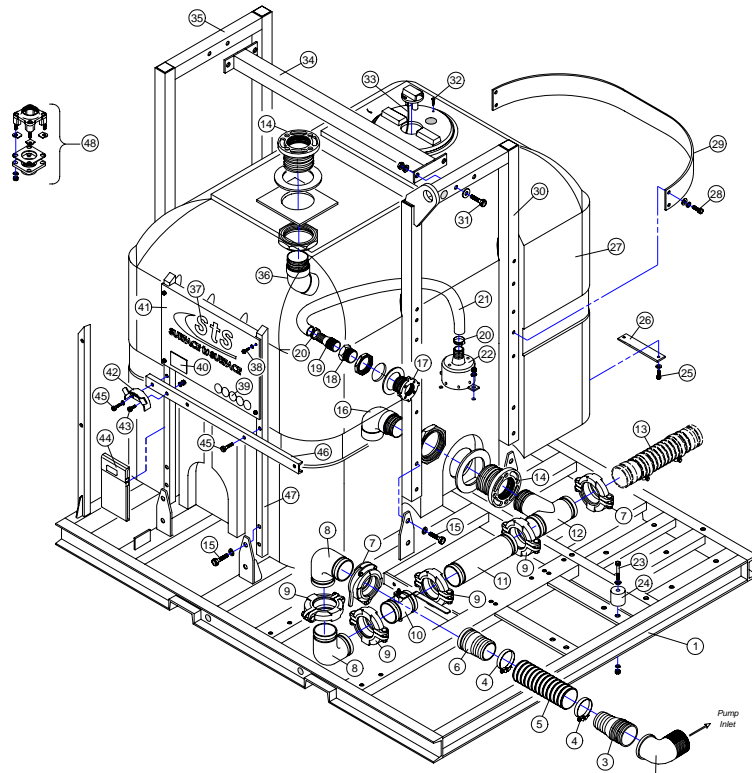

BU-1500 ASSEMBLY PARTS LIST

(1 of 2)

(P/N #BU-750 plus #UTK-750)

M-1500 50

REF #	DESCRIPTION	STS PART NUMBER	QTY REQ.
1	Skid Frame	SR-75001	1
2	4" NPT 90° Street Elbow	018-310-01780-1	3
3	4" NPT x Hose Barb	018-1661268266	2
4	4" Band Clamp	025-M8-113	6
5	4" Flex Hose	SR-75078-D	1
6	4" Groove x Hose Barb	020-004-00109-9	2
7	4" Hinge-Loc Coupler	020-390-20010-3	2
8	4" Grooved 90° Elbow	020-390-01430-6	2
9	4" Groove-Loc Coupler	020-390-00034-7	10
10	4" Grooved Butterfly Valve	023-7005-011403	2
11	4" Sched. 40 Suction Pipe	SR-75073	1
12	Suction Tee	020-9902001503	1
13	See other assembly drawing		
14	4" Tank Bung	086-4" TANK BUNG	2
15	1/2" x 1" Bolt	076-13205	12
16	1/2" L/W	076-33626	12
17	90° PVC Suction Elbow	SR-75075-A	1
18	2" Tank Bung	086-2" TANK BUNG	1
19	2" x 1 1/2" NPT Pipe Bushing	018-318-90768-0	1
20	1 1/2" NPT x Hose Barb	018-1661268233	1
21	1 1/2" Gear Clamp	025-HS-32	2
22	1 1/2" Rubber Hose	SR-75078-B	1
23	Jet Gun Casting	SR-75048	1
24	7/16" x 3" Bolts	076-13165	4
25	7/16" F/W	076-33010	4
26	7/16" L/W	076-33624	4
27	7/16" Nut	076-36308	4
28	Engine Mount Spacers	SR-75016	4
29	1/4" x 1 1/2" Bolt	076-13009	2
30	1/4" L/W	076-33618	2
31	1/4" F/W	076-33004	2
32	1/4" Nut	076-36302	2
33	Jet Gun Mounting Bar	SR-75049	1
34	750 gal. Tank	86-L7630	1
35	3/8" x 1" Bolt	076-13105	8
36	3/8" L/W	076-33622	8
37	3/8" F/W	076-33008	8
38	Tank Strap	SR-75089	2
39	Tank Up-rite (with eye)	SR-75010	1
40	5/8" x 4" Gr. 8 Bolt	076-15319	4
41	5/8" F/W	076-33016	4
42	5/8" L/W	076-33630	4
43	5/8" Nut	076-36314	4
44	Security Screw	076-1Y34000325S	2
45	3/16" Poly Nylon Rope	084-3/16 ROPE	18'
46	Tank Support Cross Member	SR-75067	1
47	Tank Up-rite	SR-75011	1
48	45° PVC Return Elbow	SR-75075-B	1
49	Decal Set	070-BU-750SET	1
50	1/4" x 1/2" Bolt	076-13001	4
51	1/4" L/W	076-33618	4
52	Safety Decals	070-BU HCS KIT	1
53	Serial Number Plate	071-S7S-001-750	1
54	Sign Plate	SR-75068	1
55	Wash Wand Holder	SR-75017	1
56	3/8" x 1" Bolt	076-13105	2
57	3/8" L/W	076-33622	2
58	3/8" Nut	076-36306	2
59	Operators Manual Holder	084-9000-07	1
60	3/16" Rivet	076-41228	2
61	3/8" x 1 1/2" Bolt	076-13109	3
62	3/8" L/W	076-33622	3
63	3/8" Nut	076-36306	1
64	3/8" F/W	076-33008	8
65	Hopper Mount	SR-75012-A	1
66	Hopper Post	SR-75069	2
67	2" Bottom Drain Bung	086-BF220BD	1
68	2" NPT x TEE	018-310-03080-4	2
69	"M-1500" Decal	070-STS-028-B	1
70	4" NPT Pipe Nipple	018-330-5440-4	1
71	4" NPT 90° Elbow	018-310-00260-5	1
72	Pump Outlet Pipe	SR-75052	1
73	4" Flex Hose	SR-75078-C	1
74	Filter Shear Carriage	SR-75028	1
75	Filter Shear Carriage End Cap	SR-75030-4	1
76	5/16" NC Nut	076-36304	1
77	5/16" L/W	076-33620	1
78	6" Hinge-Loc Coupler	020-390-20060-8	1
79	Filter Shear Housing	SR-75026	1
80	2" NPT Pipe Plug	018-318-90256-6	2
81	3/8" x 1 1/4" Bolt	076-13107	4
82	3/8" F/W	076-33008	4
83	3/8" L/W	076-33622	4
84	3/8" Nut	076-36306	4
85	Jetting Nozzel	SR-75020-NE	1
86	Jetting Tee	SR-75021	1
87	Venturi Tube	SR-75022	1
88	Return Pipe	SR-75038	1
89	1/2" x 2 1/2" Bolt	076-13213	2
90	1/2" F/W	076-33012	2
91	1/2" L/W	076-33626	2
92	1/2" Nut	076-36310	2
93	4" Flex Hose	SR-75078-E	1
94	2" NPT x Close Nipple	018-330-03700-3	6
95	2" Ball Valve	022-423-00014-0	3
96	2" NPT 45° Street Elbow	018-310-02820-4	2
97	2" NPT x Hose Barb	018-1661268241	6
98	2" Gear Clamp	025-HS-32	7
99	2" Rubber Hose	SR-75078-A	1
100	2" NPT 90° Street Elbow	018-310-01720-7	3
101	Hopper with Table	SR-75032	1
102	3/4" NPT 90° Street Elbow	018-310-01640-7	1
103	3/4" NPT x Hose Barb	018-1661268225	1
104	3/4" Gear Clamp	025-HS-12	2
105	3/4" Rubber Hose	SR-75074-H	1
106	1 1/2" NPT Pipe Plug	018-318-90252-5	1
107	Wash Wand Adaptor	SR-75043	1
108	3/8" NPT x Close Nipple	018-330-00980-4	1
109	3/8" Ball Valve	022-423-00002-5	1
110	Wash Wand	SR-75047	1
111	Pipe Support	SR-75001-J	1
112	3/8" x 1 1/2" Bolt	076-13109	2
113	3/8" L/W	076-33622	2
114	3/8" F/W	076-33008	2
115	3/8" Nut	076-36306	2
116	2" Rubber Hose	SR-15030-E	1
117	2" NPT 45° Elbow	018-310-02440-1	1
118	2" Transfer Pipe	SR-15011	1
119	3/8" x 1" Bolt	076-13105	2
120	3/8" L/W	076-33622	2
121	2" NPT Coupler	018-320-01320-4	1
122	2" Rubber Hose	SR-15030-D	2