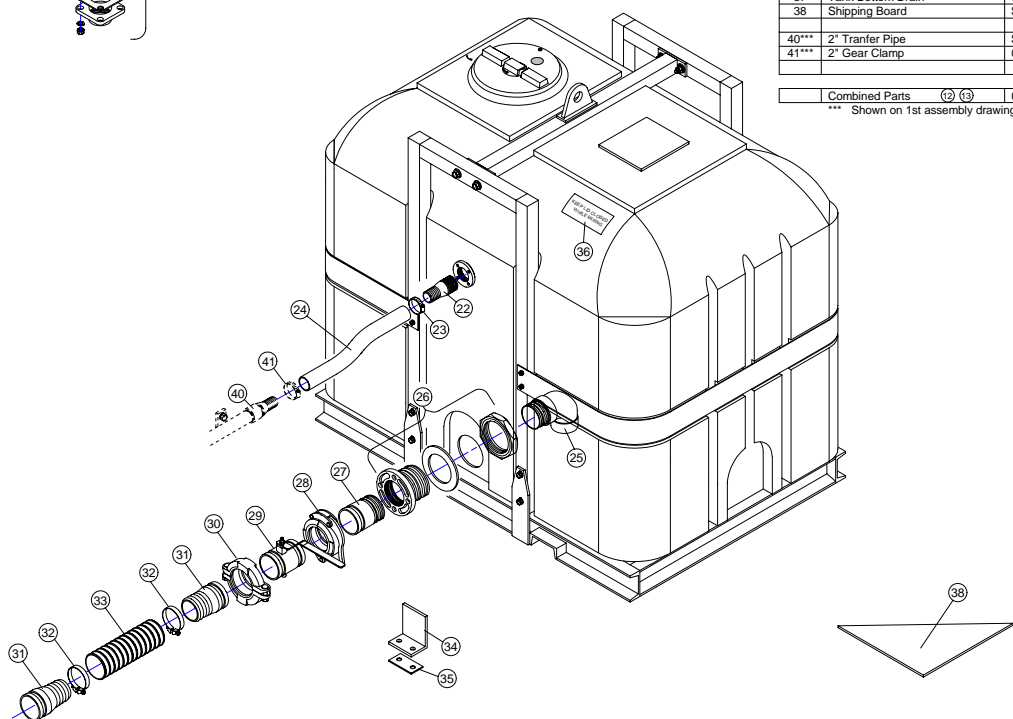

22	2" NPT x Hose Barb	018-1661268241	1
23	2" Gear Clamp	025-HS-32	1
24***	2" Rubber Hose	SR-15030-D	1
25	90° PVC Suction Elbow	SR-75075-A	1
26	4" Tank Bung	086-4" TANK BUNG	1
27	4" Grooved x 4" NPT Adaptor	020-390-033199	1
28	4" Hinge-Loc Coupler	020-390-20010-3	1
29	4" Grooved Butterfly Valve	023-7005-011403	1
30	4" Groove-Loc Coupler	020-390-00034-7	1
31	4" Groove x Hose Barb	020-004-00109-9	2
32	4" Band Clamp	025-M8-113	2
33	4" Flex Hose	SR-15030-A	1
34	Pipe Support	SR-15009	1
35	Pipe Support Shims	SR-15009-A	as required
36	"KEEP LID CLOSED" Decal	070-ST5-030-B	1
37	Tank Bottom Drain	086-BF-220BD	1
38	Shipping Board	SR-15021	1
40***	2" Transfer Pipe	SR-15011	1
41***	2" Gear Clamp	025-HS-32	1
Combined Parts (2) (3)		018-05	1

*** Shown on 1st assembly drawing.