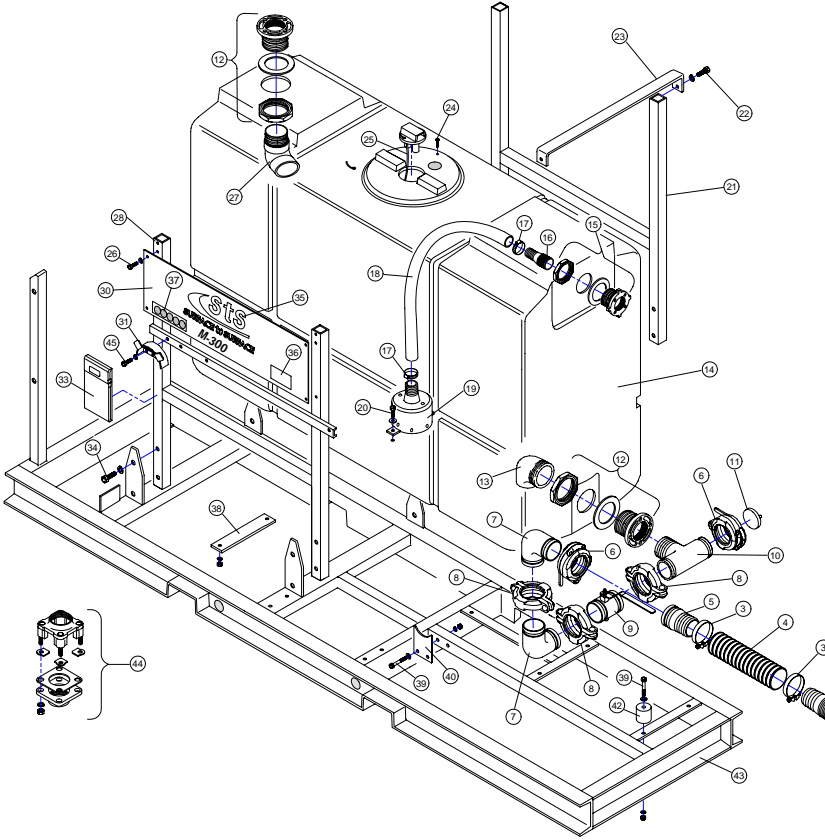

**BU-300 ASSEMBLY PARTS LIST**  
(P/N #BU-300)

REF #	DESCRIPTION	STS PART NUMBER	QTY REQ.
1	3" NPT 90° Street Elbow	018-310-01760-3	3
2	3" NPT X Hose Barb	018-1661268258	3
3	3" Band Clamp	025-M6-86	6
4	3" Flex Hose	JR-3019-C	1
5	3" Groove x Hose Barb	020-166-126828	2
6	3" Hinge-Loc Coupler	020-390-20006-1	3
7	3" Grooved 90° Elbow	020-390-01428-4	2
8	3" Groove-Loc Coupler	020-390-00030-5	8
9	3" Grooved Butterfly Valve	023-7005-01139	2
10	3" Grooved x NPT Suction Tee	020-9902900175	1
11	3" Grooved End Cap	020-390-03018-7	1
12	3" Tank Bung	086-3" TANK BUNG	2
13	90° PVC Suction Elbow	JR-3021-B	1
14	300 gal. Tank	086-MNP250NF	1
15	1 1/2" Tank Bung	086-1.5 BUNG	1
16	1 1/2" NPT X Hose Barb	018-1661268233	3
17	1 1/2" Gear Clamp	025-HS 28	4
18	1 1/2" Rubber Hose	SR-75078-B	1
19	Jet Gun Casting	JR-3020	1
20	1/4" x 1 1/2" Bolt	076-13009	2
	1/4" LW	076-33618	2
	1/4" FW	076-33004	2
	1/4" Nut	076-36302	2
21	Tank Up-rite (back side)	JR-3013	1
22	1/4" x 3/4" Bolt	076-13003	4
	1/4" LW	076-33618	4
23	Tank Straps	JR-3017	2
24	Security Screws	076-113400032SS	2
25	3/16" Poly Nylon Rope	084-3/16 ROPE	18"
26	1/4" x 1/2" Bolt	076-13001	4
	1/4" LW	076-33618	4
27	45° PVC Return Elbow	JR-3021-A	1
28	Tank Up-rite (hopper side)	JR-3012	1
29			
30	Sign Plate	JR-3047	1
31	Wash Wand Holder	SR-75017	1
32	3/8" x 1 1/4" Bolt	076-13107	2
	3/8" LW	076-33622	2
33	Operators Manual Holder	084-9000-07	1
	3/16" Rivet	076-41228	2
34	1/2" x 1" Bolt	076-13205	8
	1/2" LW	076-33626	8
35	Decal Set	070-BU-300SET	1
36	Serial Number Plate	071-ST5-001-300	1
37	Safety Decals	070-BU HCS KIT	1
38	Jet Gun Mounting Bar	SR-75049	1
39	3/8" x 3" Bolt	076-13115	6
	3/8" FW	076-33038	6
	3/8" LW	076-33622	6
	3/8" Nut	076-36306	6
40	Pipe Support	JR-3011	1
41			
42	Engine Mount Spacers	SR-75016	4
43	Base Frame	JR-301	1
44	2" Bottom Drain Bung	086-BF220BD	1
45	5/16" x 1" Bolt	076-13055	2
	5/16" LW	076-33620	2