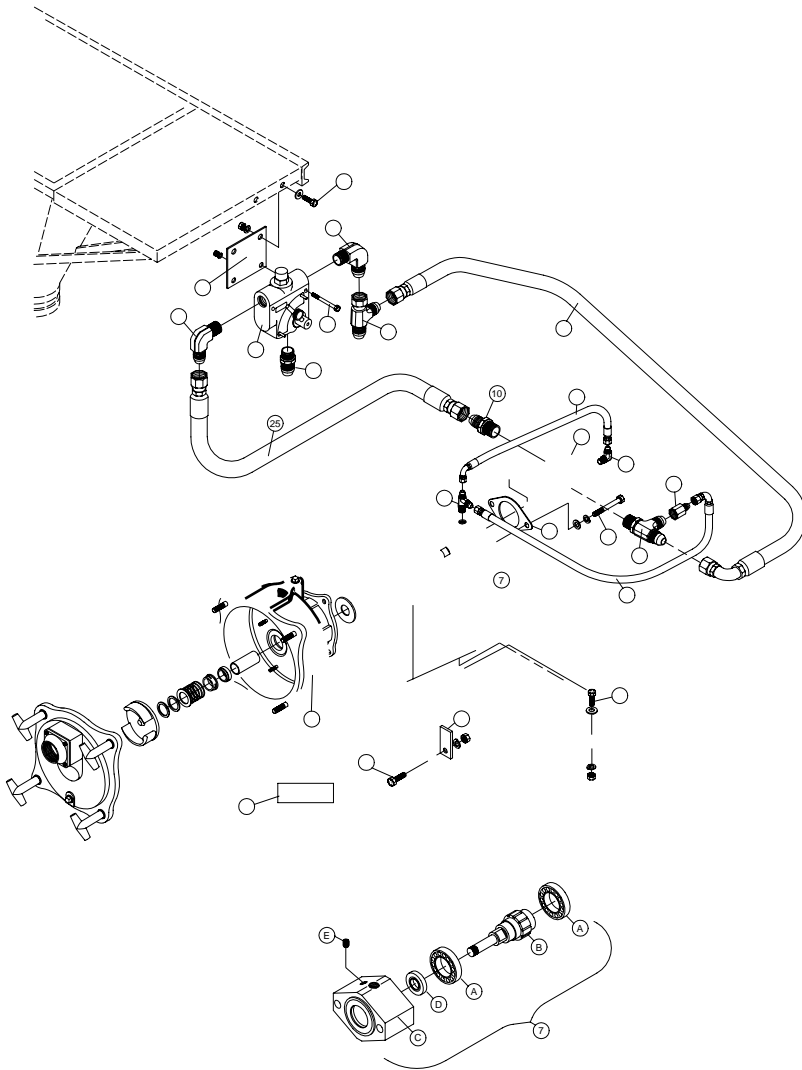

PU-H3 ASSEMBLY PARTS LIST
(P/N #PU-H3)

5/8" ORB x 5/8" JIC	029-0503-10-10	
5/8" x 3/8" JIC Reducing Adpt	HTSP3-12-B	
3/4" NPT x 5/8" JIC Male Adpt	HTSP3-12-A	
	076-13055	
	076-33006	
	076-33620	
	076-36304	

PU-M3H ASSEMBLY PARTS LIST
(P/N #HTSP3-02)

REF #	DESCRIPTION	STS PART NUMBER	QTY REQ.
A	Bearing	036-6010/C3	1
B	Machined Shaft	036-300-J3A	1
C	Bearing Block Housing	036-300-2	1
D	Hydraulic Shaft Seal	036-BAB-45-62-7	1
E	1/8" NPT Pipe Plug	018-318-90352-3	1

TSP-3 ASSEMBLY PARTS LIST
(P/N #060-611111)

REF #	DESCRIPTION	STS PART NUMBER	QTY REQ.
1	Rubber Flinger	060-191270	1
2	3/8" x 1 1/2" NC Stud	060-164630	4
	3/8" L/W	076-33622	4
	3/8" Nut	076-36306	4
3	3/4" NPT Pipe Plug	018-318-90160-0	1
4	Pump Rear Casting	060-465093	1
5	1/2" x 1 3/4" NC Stud	060-165240	4
	1/2" L/W	076-33626	4
	1/2" NC Nut	076-36310	4
6	3" Mechanical Seal Kit	060-240395-KIT	1
*** 7	Shim Washer Set (1" ID x 1 1/2" OD)	060-175534-SET	1
8	3" Impeller	060-465002	1
9	3/8" x 2" NC SIS Stud	060-173000	2
	3/8" SIS L/W	060-176500	2
	3/8" SIS NC Nut	060-128630	2
10	Volute	060-465005	1
11	Front Casing O-Ring #454 D70	060-197989	1
12	Volute Square O-Ring (white)	060-199696	1
13	Pump Front Casting	060-465032	1
14	1/2" Internal ToothLock Washer	060-33715	4
15	Large Tee Nut	060-465046	4
16	Rubber Check Valve	060-190716	1
17	Check Valve Cover	060-465042	1
18	Check valve Weight	060-438486	1
19	5/16" NC x 1" Bolt	076-13055	1
	5/16" F/W	076-33006	1
	5/16" Nut	076-36304	1
20	3/8" NC x 3/4" Bolt	076-13103	4

*** Indicates parts that are NOT shipped with pump assembly.