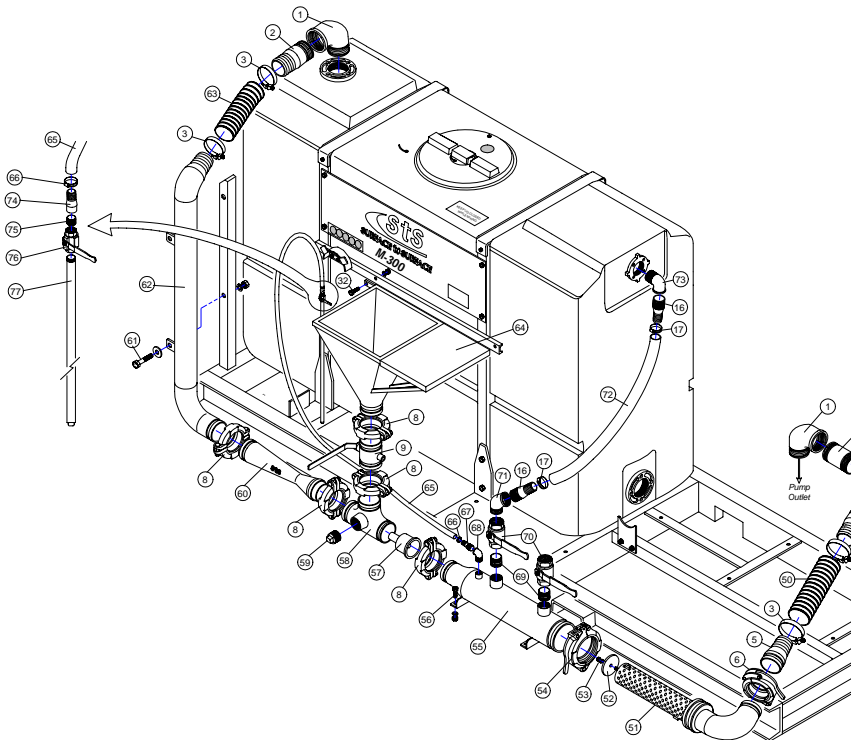

**BU-300 ASSEMBLY PARTS LIST**  
(P/N #BU-300)

REF #	DESCRIPTION	STS PART NUMBER	QTY REQ.
1	3" NPT 90° Street Elbow	018-310-01760-3	3
2	3" NPT X Hose Barb	018-1661268258	3
3	3" Band Clamp	025-M6-86	6
4	3" Flex Hose	JR-3019-C	1
5	3" Groove x Hose Barb	020-166-126828	2
6	3" Hinge-Loc Coupler	020-390-20006-1	3
7	3" Grooved 90° Elbow	020-390-01428-4	2
8	3" Groove-Loc Coupler	020-390-00030-5	8
9	3" Grooved Butterfly Valve	023-7005-01139	2
10	3" Grooved x NPT Suction Tee	020-9902900175	1
11	3" Grooved End Cap	020-390-03018-7	1
12	3" Tank Bung	086-3" TANK BUNG	2
13	90° PVC Suction Elbow	JR-3021-B	1
14	300 gal. Tank	086-MNP250NF	1
15	1 1/2" Tank Bung	086-1.5 BUNG	1
16	1 1/2" NPT X Hose Barb	018-1661268233	3
17	1 1/2" Gear Clamp	025-HS 28	4
18	1 1/2" Rubber Hose	SR-75078-B	1
19	Jet Gun Casting	JR-3020	1
20	1/4" x 1 1/2" Bolt	076-13009	2
	1/4" LW	076-33618	2
	1/4" FW	076-33004	2
	1/4" Nut	076-36302	2
21	Tank Up-rite (back side)	JR-3013	1
22	1/4" x 3/4" Bolt	076-13003	4
	1/4" LW	076-33618	4
23	Tank Straps	JR-3017	2
24	Security Screws	076-113400032SS	2
25	3/16" Poly Nylon Rope	084-3/16 ROPE	18"
26	1/4" x 1/2" Bolt	076-13001	4
	1/4" LW	076-33618	4
27	45° PVC Return Elbow	JR-3021-A	1
28	Tank Up-rite (hopper side)	JR-3012	1
29			
30	Sign Plate	JR-3047	1
31	Wash Wand Holder	SR-75017	1
32	3/8" x 1 1/4" Bolt	076-13107	2
	3/8" LW	076-33622	2
33	Operators Manual Holder	084-9000-07	1
	3/16" Rivet	076-41228	2
34	1/2" x 1" Bolt	076-13205	8
	1/2" LW	076-33626	8
35	Decal Set	070-BU-300SET	1
36	Serial Number Plate	071-ST5-001-300	1
37	Safety Decals	070-BU HCS KIT	1
38	Jet Gun Mounting Bar	SR-75049	1
39	3/8" x 3" Bolt	076-13115	6
	3/8" FW	076-33038	6
	3/8" LW	076-33622	6
	3/8" Nut	076-36306	6
40	Pipe Support	JR-3011	1
41			
42	Engine Mount Spacers	SR-75016	4
43	Base Frame	JR-301	1
44	2" Bottom Drain Bung	086-BF220BD	1
45	5/16" x 1" Bolt	076-13055	2
	5/16" LW	076-33620	2