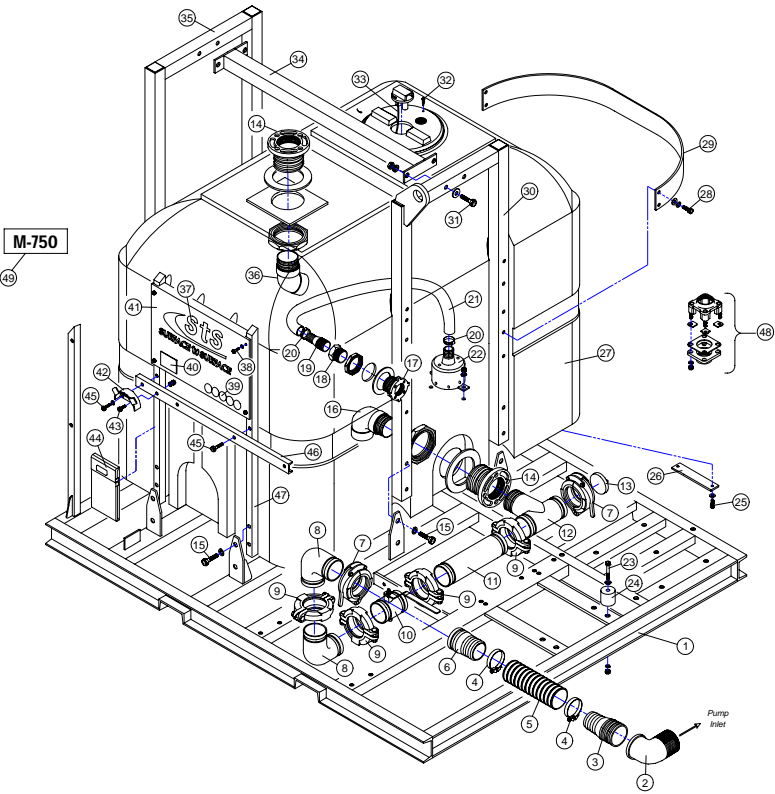

BU-750 ASSEMBLY PARTS LIST
(P/N #BU-750)