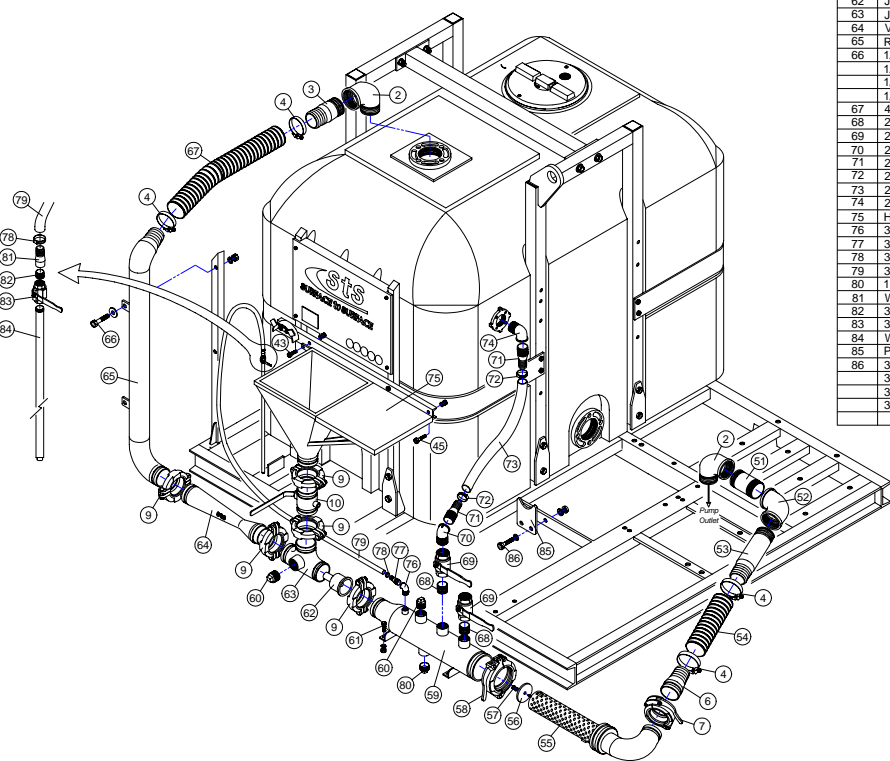

PU-H4 ASSEMBLY PARTS LIST
(P/N #PU-H4)

REF #	DESCRIPTION	STS PART NUMBER	QTY REQ.
1	Motor / Pump Mounting Base	SR-75013	1
2	3/8" x 1 1/2" Bolt	076-13109	1
3	3/8" F/W	076-33008	1
4	3/8" L/W	076-33622	1
5	3/8" Nut	076-36306	1
6	Complete Monarch 4" Trash Pump	060-611118	1
7	1/2" x 1 3/4" Stud	060-165240	4
8	1/2" L/W	076-33626	4
9	1/2" Nut	076-36310	4
10	Adaptor Ring Gasket	060-190725	1
11	Pump Adaptor Ring	SR-75061	1
12	Bearing Block Mount	HTSP4-04	1
13	3/8" x 2" Bolt	076-13111	8
14	3/8" F/W	076-33008	8
15	3/8" L/W	076-33622	8
16	3/8" Nut	076-36306	8
17	Bearing Block / Motor Gasket	036-200-06	1
18	Key (c/w Hyd. Motor)	----	1
19	#6 JIC x 3/8" NPT TEE	029-013T-6-6	1
20	3/8" x 4" SHCS	076-23319	2
21	3/8" F/W	076-33008	2
22	3/8" L/W	076-33622	2
23	3/4" JIC x 3/4" ORB Adaptor	029-0503-12-12	1
24	Hydraulic Motor (SNM2/19)	039-B121004900	1
25	3/8" ORB x 3/8" JIC 90° Elbow	029-2503-6-6	1
26	"H" Decal	070-STS-030-G	1
27	3/8" Hyd. Hose	M-750HD-H03	2
28	3/4" x 3/8" JIC Reducing Adaptor	029-0603-12-6	1
29	3/4" JIC Sleeve Nut	029-06B-12	1
30	3/4" JIC x 3/4" ORB TEE	029-053T-12-12	1
31	3/4" NPT x 3/4" JIC 90° Elbow	029-2103-12-12	1
32	1/4" x 2 1/2" Bolt	076-13013	2
33	1/4" L/W	076-33618	2
34	1/4" Nut	076-36302	2
35	3/4" NPT x 3/4" JIC Male Adaptor	029-0103-12-12	1
36	3/4" JIC Swivel Nut Run TEE	029-063T-12-12	1
37	3/4" Hyd. Hose	M-750HD-H02	1
38	3/4" NPT x 3/4" JIC 90° Elbow	029-2103-12-12	1
39	Hydraulic Flow Control	046-SDCF755M	1
40	Flow Control Mount	M-750HD-3	1
41	3/8" x 1" Bolt	076-13105	1
42	3/8" L/W	076-33622	1
43	3/4" Hyd. Hose	M-750HD-H01	1