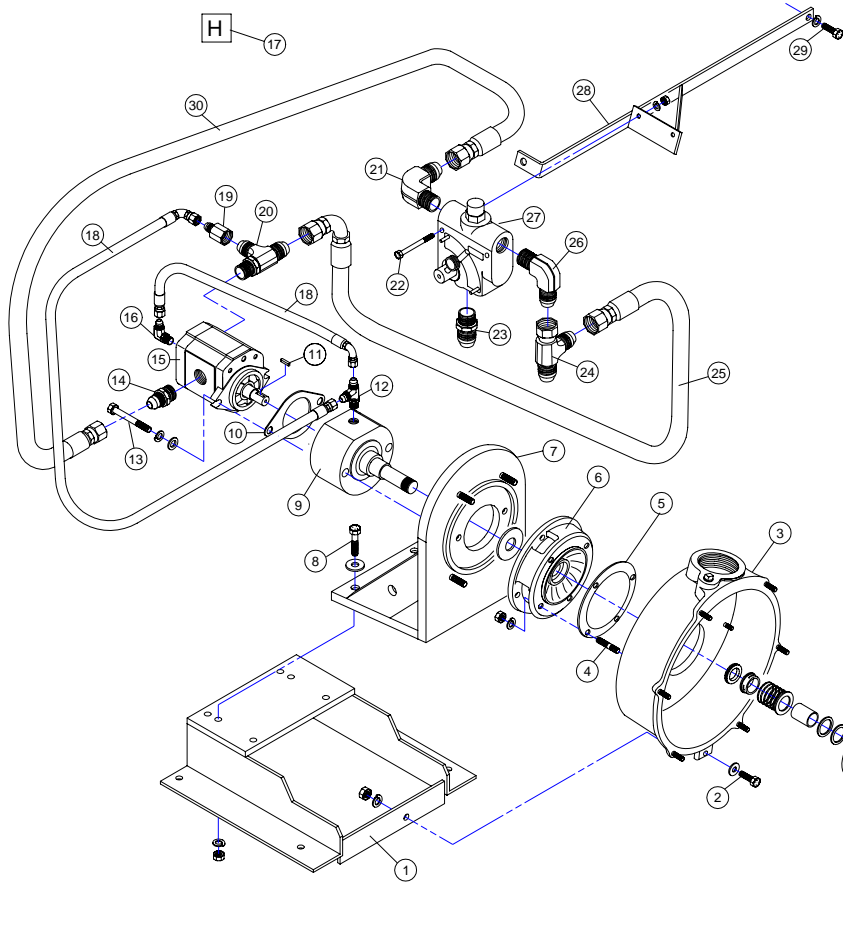

PU-H4 ASSEMBLY PARTS LIST
(P/N #PU-H4)

REF #	DESCRIPTION	STS PART NUMBER	QTY REQ.
1	Motor / Pump Mounting Base	SR-75013	1
2	3/8" x 1 1/2" Bolt	076-13109	1
3	3/8" F/W	076-33008	1
4	3/8" L/W	076-33622	1
5	3/8" Nut	076-36306	1
6	Complete Monarch 4" Trash Pump	060-611118	1
7	1/2" x 1 3/4" Stud	060-165240	4
8	1/2" L/W	076-33626	4
9	1/2" Nut	076-36310	4
10	Adaptor Ring Gasket	060-190725	1
11	Pump Adaptor Ring	SR-75061	1
12	Bearing Block Mount	HTSP4-04	1
13	3/8" x 2" Bolt	076-13111	8
14	3/8" F/W	076-33008	8
15	3/8" L/W	076-33622	8
16	3/8" Nut	076-36306	8
17	Bearing Block / Motor Gasket	036-200-06	1
18	Key (c/w Hyd. Motor)	----	1
19	#6 JIC x 3/8" NPT TEE	029-013T-6-6	1
20	3/8" x 4" SHCS	076-23319	2
21	3/8" F/W	076-33008	2
22	3/8" L/W	076-33622	2
23	3/4" JIC x 3/4" ORB Adaptor	029-0503-12-12	1
24	Hydraulic Motor (SNM2/19)	039-B121004900	1
25	3/8" ORB x 3/8" JIC 90° Elbow	029-2503-6-6	1
26	"H" Decal	070-STS-030-G	1
27	3/8" Hyd. Hose	M-750HD-H03	2
28	3/4" x 3/8" JIC Reducing Adaptor	029-0603-12-6	1
29	3/4" JIC Sleeve Nut	029-06B-12	1
30	3/4" JIC x 3/4" ORB TEE	029-053T-12-12	1
31	3/4" NPT x 3/4" JIC 90° Elbow	029-2103-12-12	1
32	1/4" x 2 1/2" Bolt	076-13013	2
33	1/4" L/W	076-33618	2
34	1/4" Nut	076-36302	2
35	3/4" NPT x 3/4" JIC Male Adaptor	029-0103-12-12	1
36	3/4" JIC Swivel Nut Run TEE	029-063T-12-12	1
37	3/4" Hyd. Hose	M-750HD-H02	1
38	3/4" NPT x 3/4" JIC 90° Elbow	029-2103-12-12	1
39	Hydraulic Flow Control	046-SDCF755M	1
40	Flow Control Mount	M-750HD-3	1
41	3/8" x 1" Bolt	076-13105	1
42	3/8" L/W	076-33622	1
43	3/4" Hyd. Hose	M-750HD-H01	1

****PU-H4** BEARING BLOCK ASSEMBLY PARTS LIST**
(P/N #HTSP4-02)

REF #	DESCRIPTION	PART NUMBER	QTY REQ.
1	Bearing	036-6010/C3	2
2	Machined Shaft	036-300-S4A	1
3	Bearing Block Housing	036-300-R	1
4	Hydraulic Shaft Seal	036-BAB-45-62-7	1
5	Shaft Wrench	HTSP4-10	1
6		018-318-90352-3	1