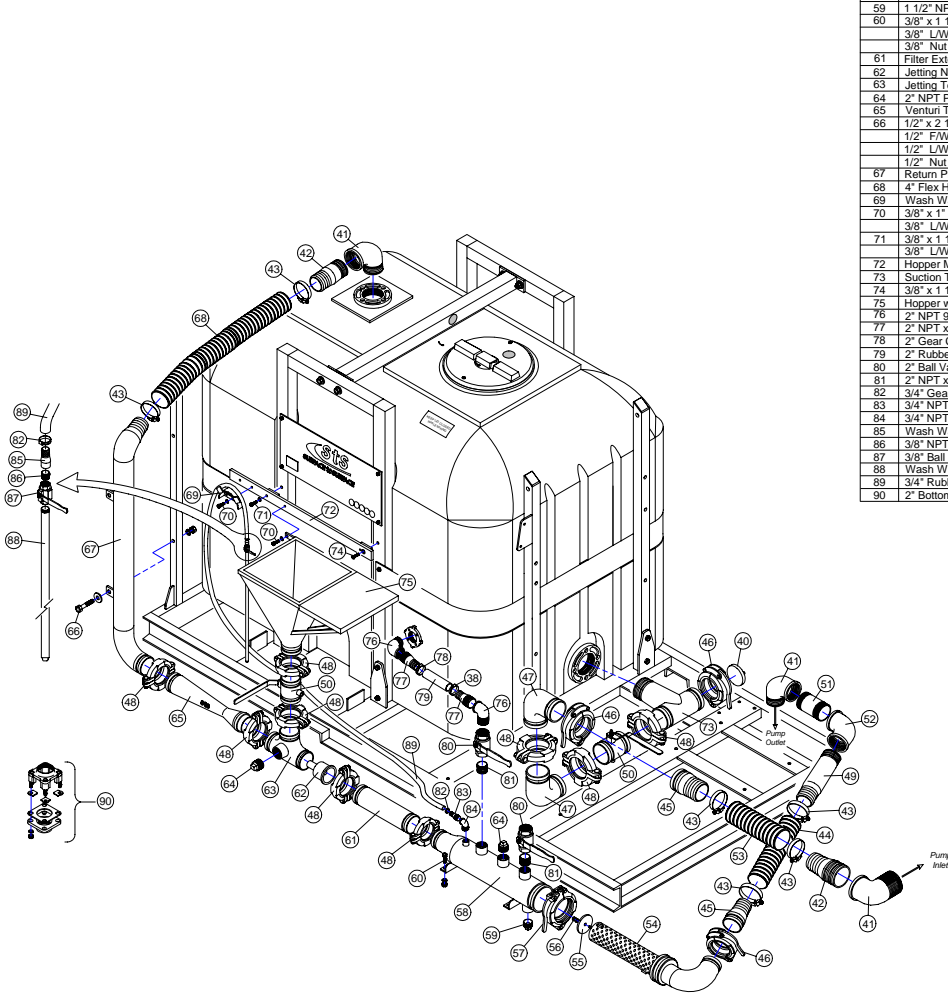

BU-750-L ASSEMBLY PARTS LIST
(P/N #BU-750-L)

REF #	DESCRIPTION	STS PART NUMBER	QTY REQ.
1	Skid Frame	SR-L75001	1
2	Tank Strap	SR-75089	2
3	750 gal. Tank	086-SR-75019	1
4	4" Tank Bung	086-4" TANK BUNG	2
5	90° PVC Suction Elbow	SR-75075-A	1
6	Tank Up-rite	SR-75011	1
7	5/8" x 4" Gr. 8 Bolt	076-15319	4
	5/8" F/W	076-33016	4
	5/8" L/W	076-33630	4
	5/8" Nut	076-36314	4
8	Tank Support Cross Member	SR-75067	1
9	Security Screw	076-1Y3400032SS	2
10	3/16" Poly Nylon Rope	084-3/16 ROPE	18'
11	Post Brige	SR-L75015	2
12	45° PVC Return Elbow	SR-75075-B	1
13	Tank Up-rite (hopper side)	SR-L75011	1
14	1/4" x 1/2" Bolt	076-13001	4
	1/4" L/W	076-33618	4
15	Serial Number Plate	071-ST5-901-750	1
16	3/8" x 11 Bolt	076-13109	10
	3/8" L/W	076-33622	10
	3/8" F/W	076-33008	8
17	Operators Manual Holder	084-9000-07	1
	3/16" Rivet	076-41228	2
18	1/2" x 11 Bolt	076-13205	12
	1/2" L/W	076-33626	12
19	Sign Plate	SR-L75068	1
20	Safety Decals	070-BU HCS KIT	1
21	Decal Set	070-BU-750LSET	1
22	1/4" x 1 1/2" Bolt	076-13109	2
	1/4" L/W	076-33618	2
	1/4" F/W	076-33004	2
	1/4" Nut	076-36302	2
23	Jet Gun Mounting Bar	SR-L75049	1
24	2" Tank Bung	086-2" TANK BUNG	1
25	2" x 1 1/2" NPT Pipe Bushing	018-318-90768-0	1
26	1 1/2" NPT x Hose Barb	018-1661268233	1
27	1 1/2" Gear Clamp	025-HS-28	2
28	1 1/2" Rubber Hose	SR-L75059-A	1
29	Pipe Support	SR-75001-J	1
30	Jet Gun Casting	SR-75048	1
31	3/8" x 1 1/4" Bolt	076-13107	2
	3/8" F/W	076-33008	2
	3/8" L/W	076-33622	2
	3/8" Nut	076-36306	2
32	Fuel Tank Post (right)	SR-L75069-R	1
33	Fuel Tank Post (left)	SR-L75069-L	1
34	7/16" x 3" Bolts	076-13165	4
	7/16" L/W	076-33624	4
	7/16" Nut	076-36308	4
35	Engine Mount Spacers	SR-75016	4
36	" M-750 " Decal	070-ST5-028-A	1
37	" L " Decal	070-ST5-030-E	1
38	Grooved End Cap	020-390-03022-9	1
39	4" NPT 90° Street Elbow	018-310-01780-1	3
40	4" NPT x Hose Barb	018-1661268266	2
41	4" Band Clamp	025-M8-113	6
42	4" Flex Hose	SR-75078-C	1
43	4" Groove x Hose Barb	020-004-00109-3	2
44	Hinge-Loc Coupler	020-390-20010-3	2
45	4" Grooved 90° Elbow	020-390-01430-6	2
46	4" Groove-Loc Coupler	020-390-00034-7	9
47	Pump Outlet Pipe	SR-75052	1
48	Grooved Butterfly Valve	023-7005-011403	1
49	4" NPT Pipe Nipple	018-330-5440-4	1
50	4" NPT 90° Elbow	018-310-00260-5	1
51	4" Flex Hose	SR-75078-D	1
52	Filter Shear Cartridge	SR-75028	1
53	Filter Shear Carriage End Cap	SR-75030-4	1
54	5/16" NC Nut	076-36328	1
55	5/16" L/W	076-33620	1
56	6" Hinge-Loc Coupler	020-390-20060-8	1
57	Filter Shear Housing	SR-75026	1
58	1 1/2" NPT Pipe Plug	018-318-90252-5	4
59	3/8" x 1 1/2" Bolt	076-13109	1
60	3/8" L/W	076-33622	4
	3/8" Nut	076-36306	4
61	Filter Extension Pipe	SR-L75073	1
62	Jetting Nozzel	SR-75020-NE	1
63	Jetting Tee	SR-75021	1
64	2" NPT Pipe Plug	018-318-90256-6	2
65	Venturi Tube	SR-75022	1
66	1/2" x 2 1/2" Bolt	076-13213	2
	1/2" F/W	076-33012	2
	1/2" L/W	076-33628	2
	1/2" Nut	076-36310	2
67	Return Pipe	SR-75038	1
68	4" Flex Hose	SR-75078-E	1
69	Wash Wand Holder	SR-75017	1
70	3/8" x 11 Bolt	076-13105	4
	3/8" L/W	076-33622	4
	3/8" x 1 1/2" Bolt	076-13109	1
	3/8" L/W	076-33622	1
71	Hopper Mount	SR-L75006	1
72	Suction Tee	SR-L750-TEE	1
73	Hopper with Table	SR-75032	1
74	2" NPT x Close Nipple	018-310-01720-7	2
75	2" NPT x Hose Barb	018-1661268241	2
76	2" Gear Clamp	025-HS-32	1
77	2" Rubber Hose	SR-L75058-A	1
78	2" Ball Valve	022-423-00014-0	2
79	2" NPT x Close Nipple	018-330-3700-3	2
80	3/4" Gear Clamp	025-HS-12	1
81	3/4" NPT x Hose Barb	018-1661268225	1
82	3/4" NPT 90° Street Elbow	018-310-01640-7	1
83	Wash Wand Adaptor	SR-75043	1
84	3/8" NPT x Close Nipple	018-330-00980-4	1
85	3/8" Ball Valve	022-423-00002-5	1
86	Wash Wand	SR-75047	1
87	3/4" Rubber Hose	SR-L75074-H	1
88	2" Bottom Drain Bung	086-BF220BD	1