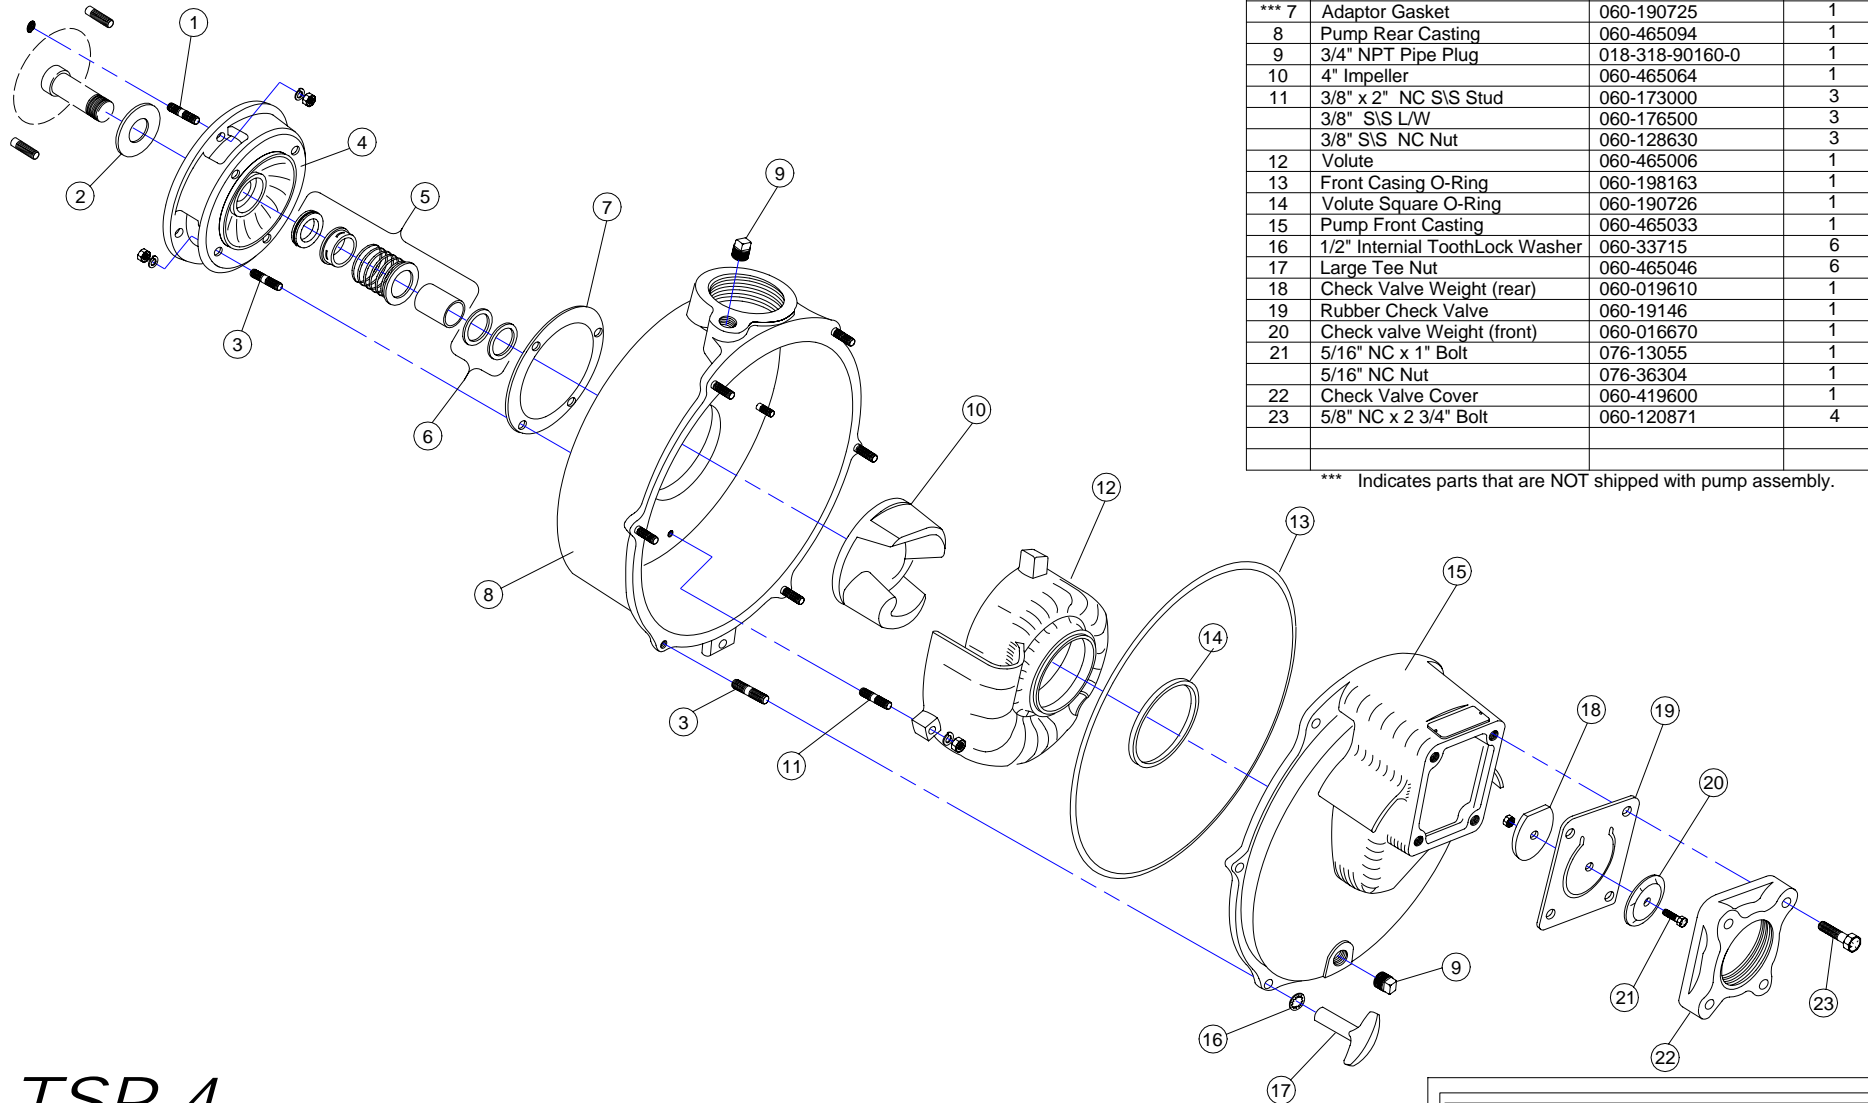

TSP-4 ASSEMBLY PARTS LIST

(P/N #060-611118)

REF #	DESCRIPTION	STS PART NUMBER	QTY REQ.
*** 1	7/16" x 1 3/4" NC Stud	060-164940	4
	7/16" L/W	076-33624	4
	7/16" NC Nut	076-36308	4
2	Rubber Flinger	060-190849	1
*** 3	1/2" x 1 3/4" NC Stud	060-165240	10
	1/2" L/W	076-33626	4
	1/2" NC Nut	076-36310	4
*** 4	Engine\Pump Adaptor	SR-75061	1
5	4" Mechanical Seal Kit	060-240396-KIT	1
*** 6	Shim Washer Set (1" ID x 1 1/2" OD)	060-175534-SET	1
*** 7	Adaptor Gasket	060-190725	1
8	Pump Rear Casting	060-465094	1
9	3/4" NPT Pipe Plug	018-318-90160-0	1
10	4" Impeller	060-465064	1
11	3/8" x 2" NC S/S Stud	060-173000	3
	3/8" S/S L/W	060-176500	3
	3/8" S/S NC Nut	060-128630	3
12	Volute	060-465006	1
13	Front Casing O-Ring	060-198163	1
14	Volute Square O-Ring	060-190726	1
15	Pump Front Casting	060-465033	1
16	1/2" Internal ToothLock Washer	060-33715	6
17	Large Tee Nut	060-465046	6
18	Check Valve Weight (rear)	060-019610	1
19	Rubber Check Valve	060-19146	1
20	Check valve Weight (front)	060-016670	1
21	5/16" NC x 1" Bolt	076-13055	1
	5/16" NC Nut	076-36304	1
22	Check Valve Cover	060-419600	1
23	5/8" NC x 2 3/4" Bolt	060-120871	4

*** Indicates parts that are NOT shipped with pump assembly.

TSP-4

Surface to Surface™ Inc.

DWR. NUM. TSP-4	DATE. 12 / 07 / 06 REV.