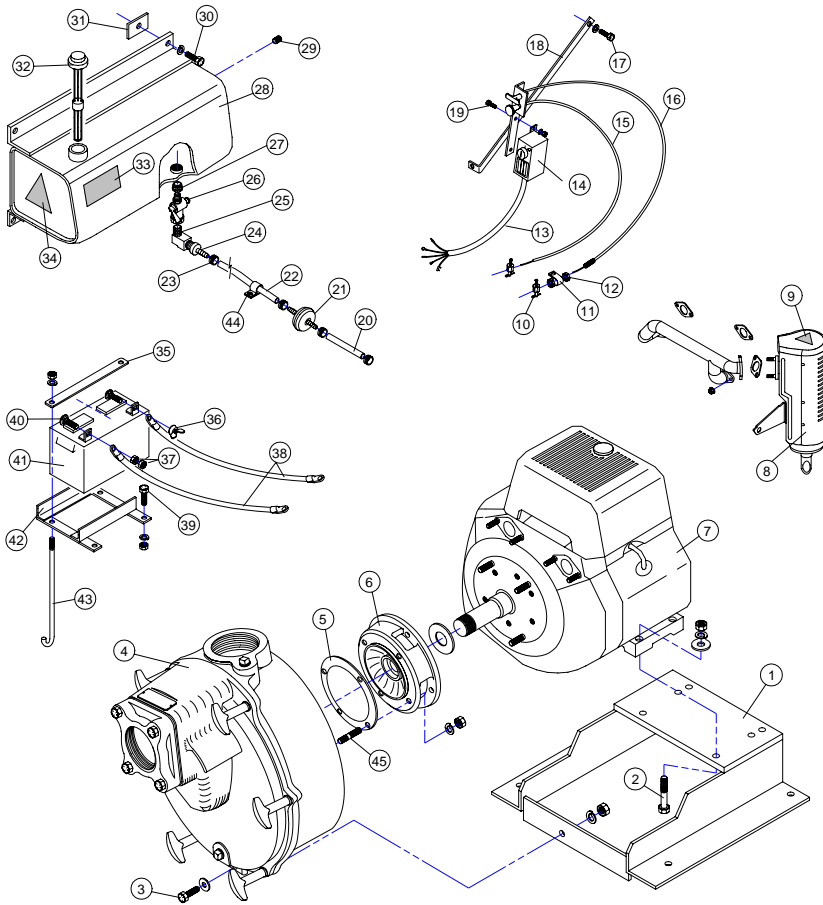

PU-G4 ASSEMBLY PARTS LIST
(P/N #PU-G4)

REF #	DESCRIPTION	STS PART NUMBER	QTY REQ.
1	Engine / Pump Mount Base	SR-75013	1
2	3/8" x 2" Bolt	076-13111	4
	3/8" F/W	076-33008	4
	3/8" L/W	076-33622	4
	3/8" Nut	076-36306	4
3	3/8" x 1 1/2" Bolt	076-13109	1
	3/8" L/W	076-33622	1
	3/8" F/W	076-33008	1
	3/8" Nut	076-36306	1
4	Monarch 4" Trash Pump	060-611118	1
5	Adaptor Gasket	060-190725	1
6	Pump / Engine Adaptor	SR-75061	1
7	EH 63 Robin Gasoline Engine	033-EH65D	1
8	Muffler / Exhaust Kit (side mount)	033-9263004	1
9	"Hot Surface" Decal	070-16043-B AL	1
10	Control Cable Pull	032-39011-2	2
	Brass Machine Screw	076-75914	1
11	Loom Clip	089-DOM76-6088	1
12	3/8" NF Jam Nut	076-36256	2
13	EH63 12volt Wire Harness	SR-75077	1
14	Engine Control Panel	033-9263002	1
15	Choke Cable	032-WEA-8375	1
16	Throttle Cable	032-79V04-60	1
17	3/8" x 1 1/2" Bolt	076-13109	1
	3/8" L/W	076-33622	1
18	Control Panel Mount	SR-75062	1
19	1/4" x 1" Bolt	076-13003	2
	1/4" Nut	076-36302	2
20	1/4" Fuel Line	included with Engine	3
21	Inline fuel filter	included with Engine	1
22	1/4" Fuel Line	024-RBR-27002	43
23	1/4" Gas Line Clamps (or wire tie)	-----	2
24	Brass Hose Barb	019-SCR 6363-D	1
25	Brass 90° Elbow	019-WEA 3400X4	1
26	Brass Shut Off Valve	019-WEA 6829	1
27	Brass Bushing	019-WEA 3220X6x4	1
28	Gasoline Tank	SR-75040	1
29	1/8" NPT Hex Pipe Plug	018-318-90352-3	1
30	3/8" x 1 1/2" Bolt	076-13109	4
	3/8" L/W	076-33622	4
	3/8" F/W	076-33008	4
	3/8" Nut	SR-75041	4
31	Spacer	062-NS2200B-13	1
32	Filter Cap w/Gauge	ST1-030-C	1
33	"Unleaded Gasoline Only" Decal	070-16020-A	1
34	"Flammable" Decal	SR-75046-A	1
35	Battery Hold Down	076-37745	1
36	1/4" Wingnut	076-36302	2
37	1/4" Nut	076-36302	2
38	Battery Cable	087-EC A14-6L	2
39	5/16" x 1" Bolt	076-13055	3
	5/16" L/W	076-33620	3
	5/16" Nut	076-36304	3
40	1/4" x 1" Carriage Bolt	076-21155	2
41	12volt Battery	087-SP30	1
42	Battery Box	SR-75001-M	1
43	"J" Style Hold Down Bolt	SR-75046-B	2
	1/4" L/W	076-33618	2
	1/4" Nut	076-36302	2
44	Loom Clip	089-EC ST71	1
45	1/2" x 1 3/4" Stud	060-165240	4
	1/2" L/W	076-33626	4
	1/2" Nut	076-36310	4
	Bolt Board	075-#10 BOLT KIT	1
	10w30 Motor Oil	074-1030DURON	1.55 Litre

REV.10/12/04