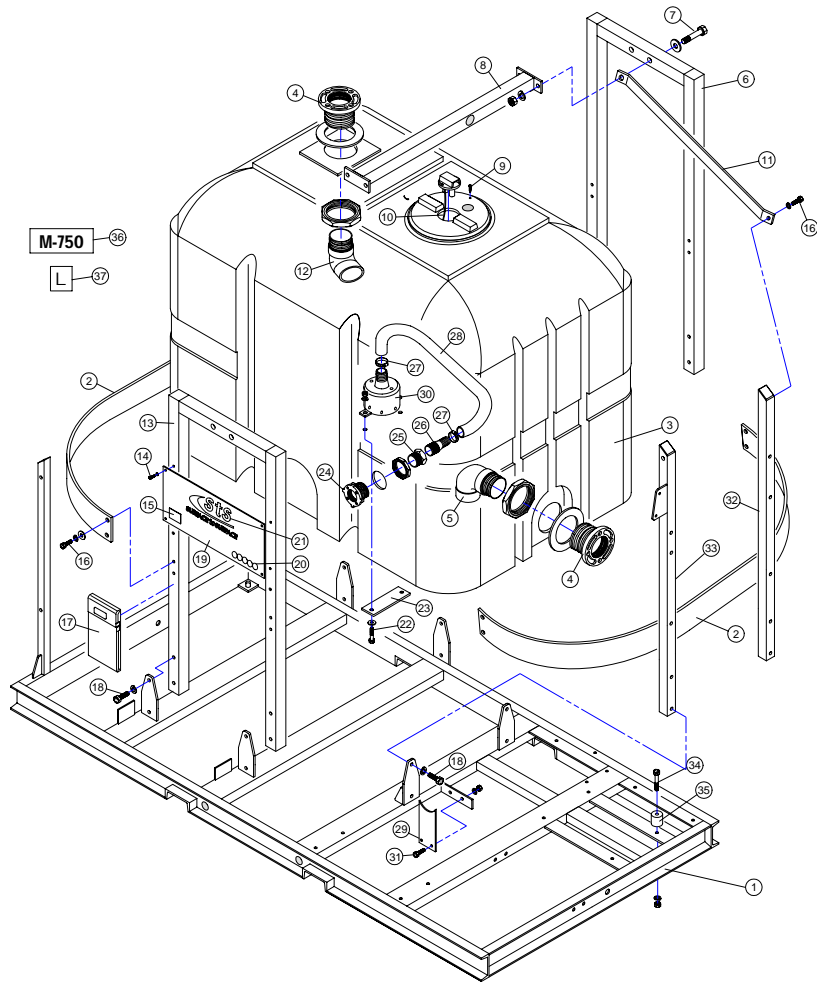

BU-750-L ASSEMBLY PARTS LIST
(P/N #BU-750-L)

REF #	DESCRIPTION	STS PART NUMBER	QTY REQ.
1	Skid Frame	SR-L75001	1
2	Tank Strap	SR-75089	2
3	750 gal. Tank	086-SR-75019	1
4	4" Tank Bung	086-4" TANK BUNG	2
5	90° PVC Suction Elbow	SR-75075-A	1
6	Tank Up-rite	SR-75011	1
7	5/8" x 4" Gr. 8 Bolt	076-15319	4
	5/8" F/W	076-33016	4
	5/8" L/W	076-33630	4
	5/8" Nut	076-36314	4
8	Tank Support Cross Member	SR-75067	1
9	Security Screw	076-1Y3400032SS	2
10	3/16" Poly Nylon Rope	084-3/16 ROPE	18'
11	Post Brige	SR-L75015	2
12	45° PVC Return Elbow	SR-75075-B	1
13	Tank Up-rite (hopper side)	SR-L75011	1
14	1/4" x 1/2" Bolt	076-13001	4
	1/4" L/W	076-33618	4
15	Serial Number Plate	071-ST5-901-750	1
16	3/8" x 11 Bolt	076-13109	10
	3/8" L/W	076-33622	10
	3/8" F/W	076-33008	8
17	Operators Manual Holder	084-9000-07	1
	3/16" Rivet	076-41228	2
18	1/2" x 11 Bolt	076-13205	12
	1/2" L/W	076-33626	12
19	Sign Plate	SR-L75068	1
20	Safety Decals	070-BU HCS KIT	1
21	Decal Set	070-BU-750LSET	1
22	1/4" x 1 1/2" Bolt	076-13109	2
	1/4" L/W	076-33618	2
	1/4" F/W	076-33004	2
	1/4" Nut	076-36302	2
23	Jet Gun Mounting Bar	SR-L75049	1
24	2" Tank Bung	086-2" TANK BUNG	1
25	2" x 1 1/2" NPT Pipe Bushing	018-318-90768-0	1
26	1 1/2" NPT x Hose Barb	018-1661268233	1
27	1 1/2" Gear Clamp	025-HS-28	2
28	1 1/2" Rubber Hose	SR-L75059-A	1
29	Pipe Support	SR-75001-J	1
30	Jet Gun Casting	SR-75048	1
31	3/8" x 1 1/4" Bolt	076-13107	2
	3/8" F/W	076-33008	2
	3/8" L/W	076-33622	2
	3/8" Nut	076-36306	2
32	Fuel Tank Post (right)	SR-L75069-R	1
33	Fuel Tank Post (left)	SR-L75069-L	1
34	7/16" x 3" Bolts	076-13165	4
	7/16" L/W	076-33624	4
	7/16" Nut	076-36308	4
35	Engine Mount Spacers	SR-75016	4
36	" M-750 " Decal	070-ST5-028-A	1
37	" L " Decal	070-ST5-030-E	1
38	Grooved End Cap	020-390-03022-9	1
39	4" NPT 90° Street Elbow	018-310-01780-1	3
40	4" NPT x Hose Barb	018-1661268266	2
41	4" Band Clamp	025-M8-113	6
42	4" Flex Hose	SR-75078-C	1
43	4" Groove x Hose Barb	020-004-00109-3	2
44	Hinge-Loc Coupler	020-390-20010-3	2
45	4" Grooved 90° Elbow	020-390-01430-6	2
46	4" Groove-Loc Coupler	020-390-00034-7	9
47	Pump Outlet Pipe	SR-75052	1
48	Grooved Butterfly Valve	023-7005-011403	1
49	4" NPT Pipe Nipple	018-330-5440-4	1
50	4" NPT 90° Elbow	018-310-00260-5	1
51	4" Flex Hose	SR-75078-D	1
52	Filter Shear Cartridge	SR-75028	1
53	Filter Shear Carriage End Cap	SR-75030-4	1
54	5/16" NC Nut	076-36328	1
55	5/16" L/W	076-33620	1
56	6" Hinge-Loc Coupler	020-390-20060-8	1
57	Filter Shear Housing	SR-75026	1
58	1 1/2" NPT Pipe Plug	018-318-90252-5	4
59	3/8" x 1 1/2" Bolt	076-13109	1
60	3/8" L/W	076-33622	4
	3/8" Nut	076-36306	4
61	Filter Extension Pipe	SR-L75073	1
62	Jetting Nozzel	SR-75020-NE	1
63	Jetting Tee	SR-75021	1
64	2" NPT Pipe Plug	018-318-90256-6	2
65	Venturi Tube	SR-75022	1
66	1/2" x 2 1/2" Bolt	076-13213	2
	1/2" F/W	076-33012	2
	1/2" L/W	076-33628	2
	1/2" Nut	076-36310	2
67	Return Pipe	SR-75038	1
68	4" Flex Hose	SR-75078-E	1
69	Wash Wand Holder	SR-75017	1
70	3/8" x 11 Bolt	076-13105	4
	3/8" L/W	076-33622	4
	3/8" x 1 1/2" Bolt	076-13109	1
	3/8" L/W	076-33622	1
71	Hopper Mount	SR-L75006	1
72	Suction Tee	SR-L750-TEE	1
73	Hopper with Table	SR-75032	1
74	2" NPT x Close Nipple	018-310-01720-7	2
75	2" NPT x Hose Barb	018-1661268241	2
76	2" Gear Clamp	025-HS-32	1
77	2" Rubber Hose	SR-L75058-A	1
78	2" Ball Valve	022-423-00014-0	2
79	2" NPT x Close Nipple	018-330-3700-3	2
80	3/4" Gear Clamp	025-HS-12	1
81	3/4" NPT x Hose Barb	018-1661268225	1
82	3/4" NPT 90° Street Elbow	018-310-01640-7	1
83	Wash Wand Adaptor	SR-75043	1
84	3/8" NPT x Close Nipple	018-330-00980-4	1
85	3/8" Ball Valve	022-423-00002-5	1
86	Wash Wand	SR-75047	1
87	3/4" Rubber Hose	SR-L75074-H	1
88	2" Bottom Drain Bung	086-BF220BD	1