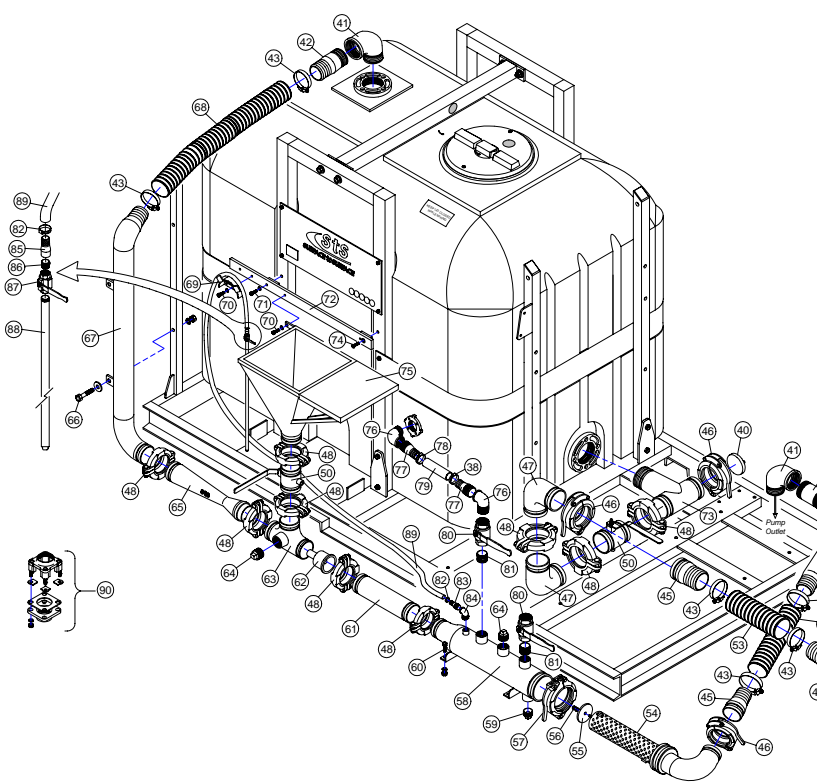

Combined Parts	(4) (2)	018-01	2
Combined Parts	(5) (2)	018-02	1
Combined Parts	(6) (7)	018-03	2
Combined Parts	(3) (3)	018-05	1
Combined Parts	(3) (4)	018-06	1
Bolt Board		075-#15 BOLT KIT	1