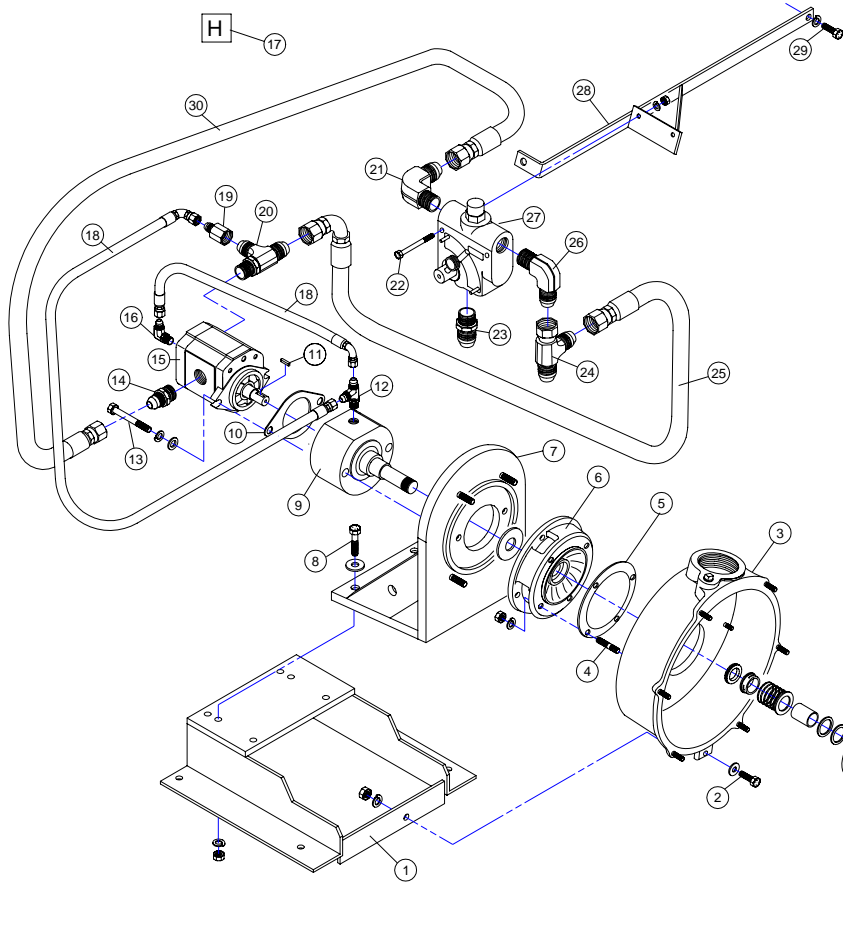

PU-H4 ASSEMBLY PARTS LIST
(P/N #PU-H4)

REF #	DESCRIPTION	STS PART NUMBER	QTY REQ.
1	Motor / Pump Mounting Base	SR-75013	1
2	3/8" x 1 1/2" Bolt	076-13109	1
3	3/8" F/W	076-33008	1
4	3/8" L/W	076-33622	1
5	3/8" Nut	076-36306	1
6	Complete Monarch 4" Trash Pump	060-611118	1
7	1/2" x 1 3/4" Stud	060-165240	4
8	1/2" L/W	076-33626	4
9	1/2" Nut	076-36310	4
10	Adaptor Ring Gasket	060-190725	1
11	Pump Adaptor Ring	SR-75061	1
12	Bearing Block Mount	HTSP4-04	1
13	3/8" x 2" Bolt	076-13111	8
14	3/8" F/W	076-33008	8
15	3/8" L/W	076-33622	8
16	3/8" Nut	076-36306	8
17	Bearing Block / Motor Gasket	HTSP4-02	1
18	Bearing Block / Motor Gasket	036-200-06	1
19	Key (c/w Hyd. Motor)	----	1
20	#6 JIC x 3/8" NPT TEE	029-013T-6-6	1
21	3/8" x 4" SHCS	076-23319	2
22	3/8" F/W	076-33008	2
23	3/8" L/W	076-33622	2
24	3/4" JIC x 3/4" ORB Adaptor	029-0503-12-12	1
25	Hydraulic Motor (SNM2/19)	039-B121004900	1
26	3/8" ORB x 3/8" JIC 90° Elbow	029-2503-6-6	1
27	"H" Decal	070-STS-030-G	1
28	3/8" Hyd. Hose	M-750HD-H03	2
29	3/4" x 3/8" JIC Reducing Adaptor	029-0603-12-6	1
30	3/4" JIC Sleeve Nut	029-06B-12	1
31	20 3/4" JIC x 3/4" ORB TEE	029-053T-12-12	1
32	21 3/4" NPT x 3/4" JIC 90° Elbow	029-2103-12-12	1
33	22 1/4" x 2 1/2" Bolt	076-13013	2
34	1/4" L/W	076-33618	2
35	1/4" Nut	076-36302	2
36	23 3/4" NPT x 3/4" JIC Male Adaptor	029-0103-12-12	1
37	24 3/4" JIC Swivel Nut Run TEE	029-063T-12-12	1
38	25 3/4" Hyd. Hose	M-750HD-H02	1
39	26 3/4" NPT x 3/4" JIC 90° Elbow	029-2103-12-12	1
40	27 Hydraulic Flow Control	046-SDCF755M	1
41	28 Flow Control Mount	M-750HD-3	1
42	29 3/8" x 1" Bolt	076-13105	1
43	30 3/8" L/W	076-33622	1
44	30 3/4" Hyd. Hose	M-750HD-H01	1

PU-H4 BEARING BLOCK ASSEMBLY PARTS LIST
(P/N #HTSP4-02)