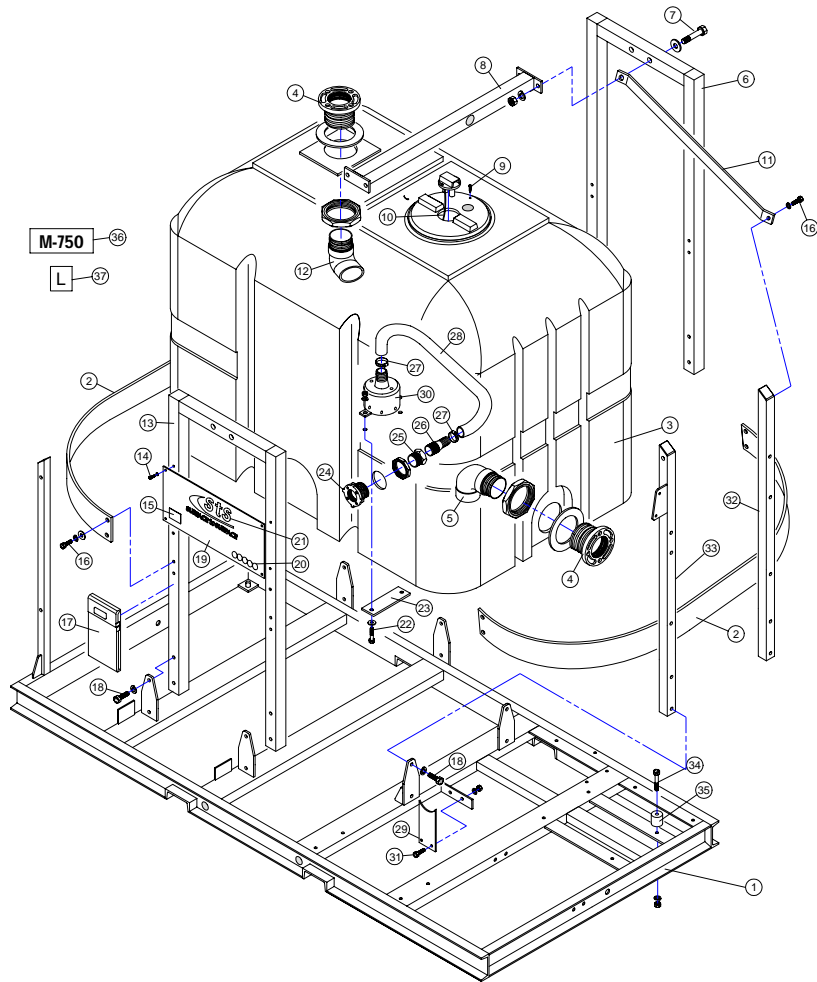

BU-750-L ASSEMBLY PARTS LIST
(P/N #BU-750-L)