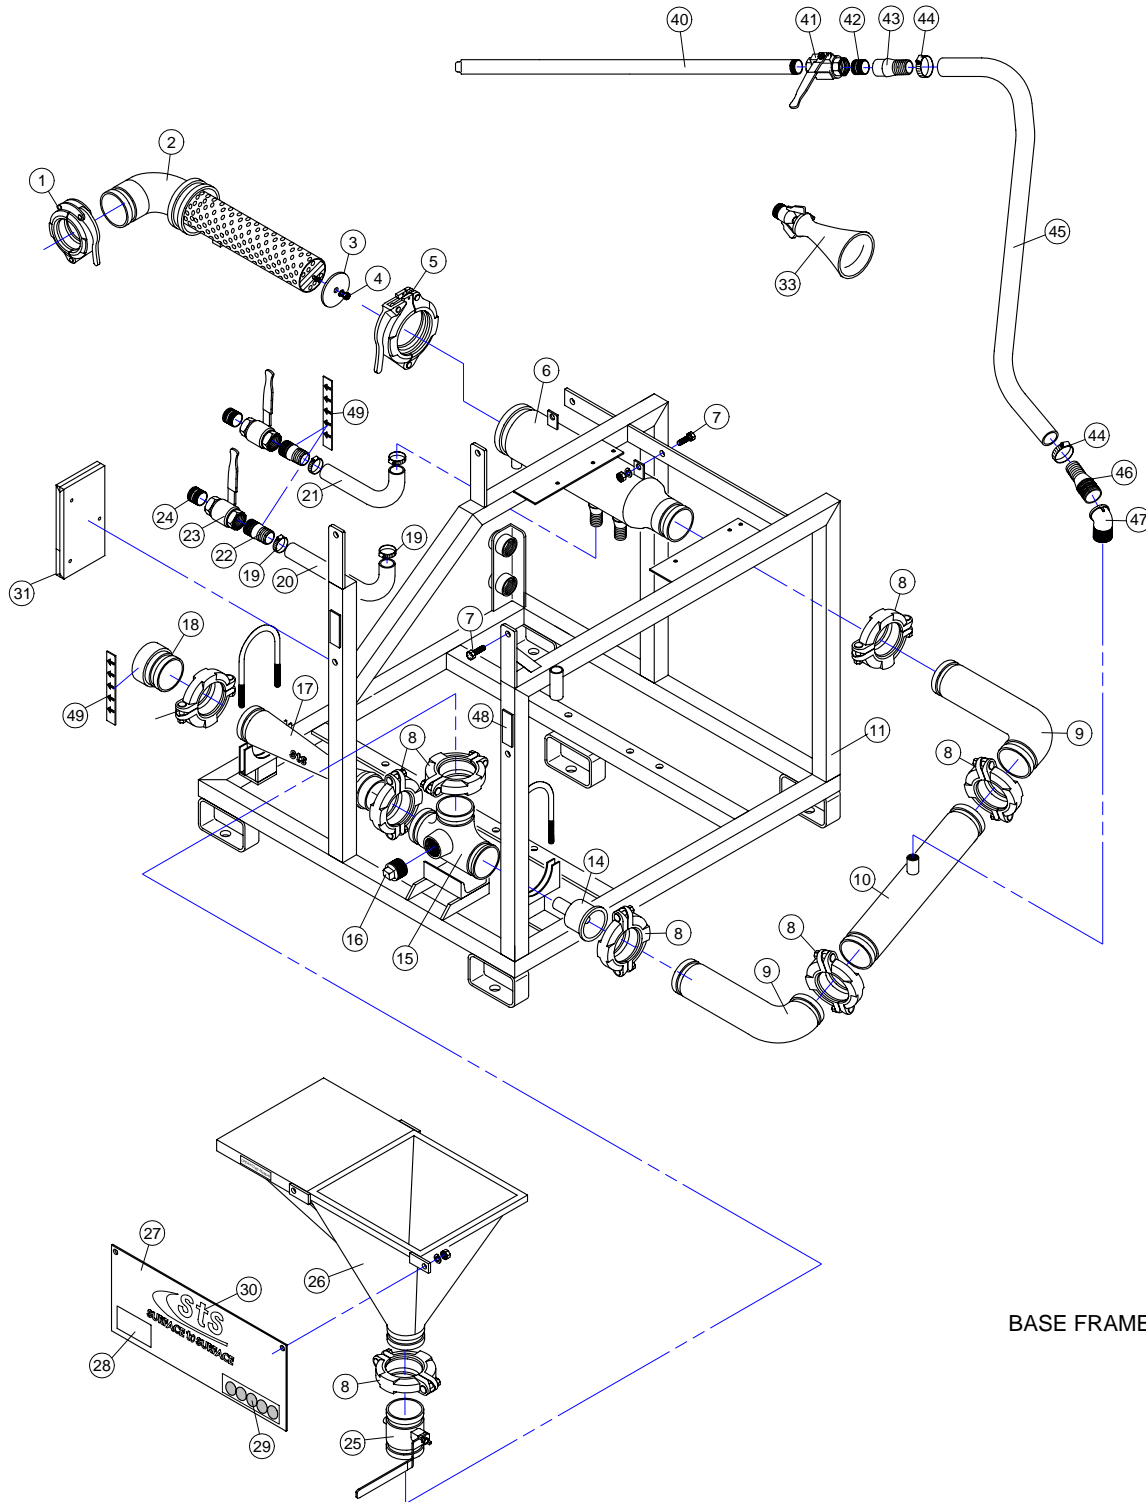

BASE FRAME SHOWN WITHOUT WELDED ON LIFT BALE FOR CLARITY

PU-M3E ASSEMBLY PARTS LIST

(P/N #PU-M3E)

REF #	DESCRIPTION	STS PART NUMBER	QTY REQ.
1	10 HP. 3600 rmp. 230/460 V	034-10HP MOTOR	1
2	3/8" x 2" Bolt	076-13111	8
	3/8" F/W	076-33008	8
	3/8" L/W	076-33622	8
	3/8" Nut	076-36306	8
3	Motor / Pump Coupler Hub	036-L100 1 3/8	2
4	Motor / Pump Coupler Insert	036-L099/100	1
5	3/8" x 4" Bolt	076-23319	2
	3/8" L/W	076-33622	2
6	Bearing Block	M-300E011-B	1
7	Guard	M-300E012	1
8	1/4" x 1" Bolt	076-13003	4
	1/4" L/W	076-33618	4
9	Bearing Block Mount	HTSP3-04	1
10****	Monarch 3" Trash Pump	060-611111	1
11	Motor / Pump Mounting Base	M-300E006	1
12	3/8" x 1 1/4" Bolt	076-13107	6
	3/8" F/W	076-33010	6
	3/8" L/W	076-33622	6
	3/8" Nut	076-36306	6
13	"M3-E" Decal	070-M3-E	1
14	3" NPT 90° Street Elbow	018-310-01760-3	1
16	"Grease Routinely" Decal	M3-021-A	1
17	"Danger" Decal	STS-PDA-009	1
18	"Directional" Decal	STS-PIPEMARKER3/4	20"

**** See TSP-3 Pump for parts List

M-300E #M-300E011-B ASSEMBLY PARTS LIST

(P/N #M-300E011-B)

REF #	DESCRIPTION	PART NUMBER	QTY REQ.
20	3/8" x 4" Bolt	076-13119	2
21	3/8" L/W	076-33622	2
22	Cover Plate	M-300E014-R	1
23	Shaft Seal	036-BAB-45-62-7	2
24	Gasket	036-200-06R	1
25	Bearing	036-6010/C3	2
26	5/16" Key Stock	036-47914	1 1/8"
27	Machined Shaft	M-300E009	1
28	Bearing Block Housing	036-300-R	1
29	1/8" Grease Fitting	036-60102	1
30	1/8" Grease Relief	036-1093K1	1