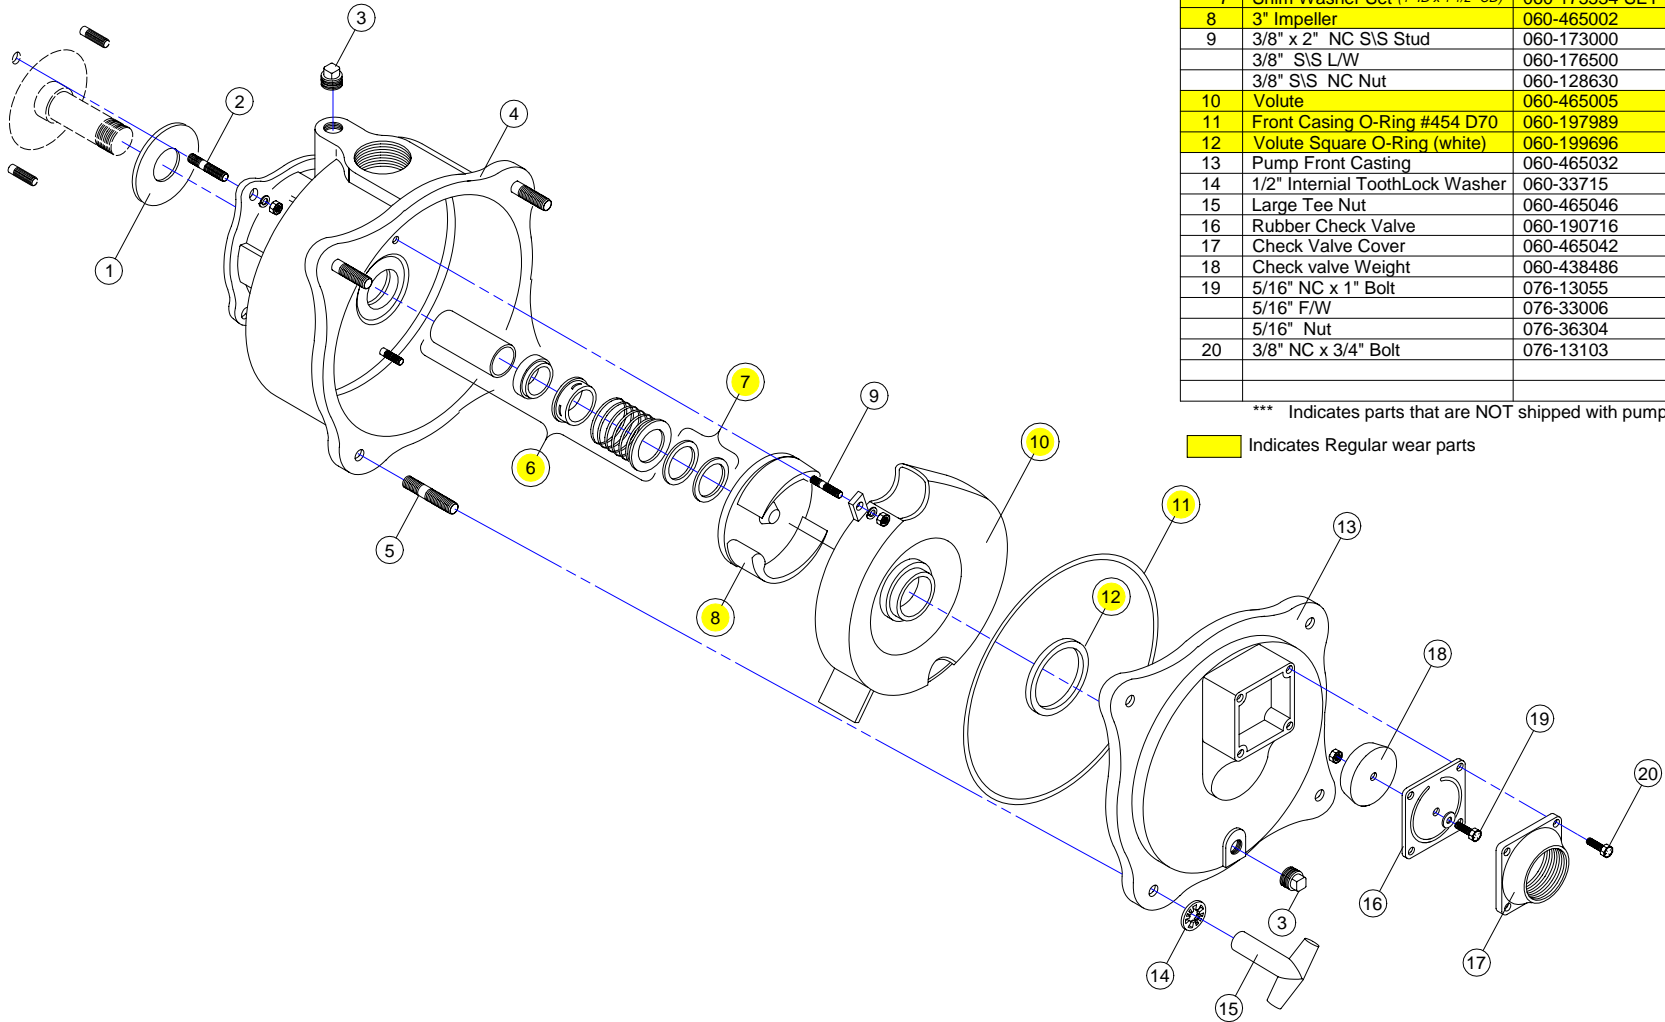

**** See TSP-3 Pump for parts List

M-300E #M-300E011-B ASSEMBLY PARTS LIST

(P/N #M-300E011-B)

REF #	DESCRIPTION	PART NUMBER	QTY REQ.
20	3/8" x 4" Bolt	076-13119	2
21	3/8" L/W	076-33622	2
22	Cover Plate	M-300E014-R	1
23	Shaft Seal	036-BAB-45-62-7	2
24	Gasket	036-200-06R	1
25	Bearing	036-6010/C3	2
26	5/16" Key Stock	036-47914	1 1/8"
27	Machined Shaft	M-300E009	1
28	Bearing Block Housing	036-300-R	1
29	1/8" Grease Fitting	036-60102	1
30	1/8" Grease Relief	036-1093K1	1

Surface to Surface Inc.

DWR. NUM. PU-M3E	DATE. 07 / 19 / 07 REV. 12 / 16 / 08
----------------------------	---

TSP-3 ASSEMBLY PARTS LIST

(P/N #060-611111)

REF #	DESCRIPTION	STS PART NUMBER	QTY REQ.
1	Rubber Flinger	060-191270	1
2	3/8" x 1 1/2" NC Stud	060-164630	4
	3/8" L/W	076-33622	4
	3/8" Nut	076-36306	4
3	3/4" NPT Pipe Plug	018-318-90160-0	1
4	Pump Rear Casting	060-465093	1
5	1/2" x 1 3/4" NC Stud	060-165240	4
	1/2" L/W	076-33626	4
	1/2" NC Nut	076-36310	4
6	3" Mechanical Seal Kit	060-240395-KIT	1
*** 7	Shim Washer Set (1" ID x 1 1/2" OD)	060-175534-SET	1
8	3" Impeller	060-465002	1
9	3/8" x 2" NC SIS Stud	060-173000	2
	3/8" SIS L/W	060-176500	2
	3/8" SIS NC Nut	060-128630	2
10	Volute	060-465005	1
11	Front Casing O-Ring #454 D70	060-197989	1
12	Volute Square O-Ring (white)	060-199696	1
13	Pump Front Casting	060-465032	1
14	1/2" Internal ToothLock Washer	060-33715	4
15	Large Tee Nut	060-465046	4
16	Rubber Check Valve	060-190716	1
17	Check Valve Cover	060-465042	1
18	Check valve Weight	060-438486	1
19	5/16" NC x 1" Bolt	076-13055	1
	5/16" F/W	076-33006	1
	5/16" Nut	076-36304	1
20	3/8" NC x 3/4" Bolt	076-13103	4

*** Indicates parts that are NOT shipped with pump assembly.

Indicates Regular wear parts

TSP-3