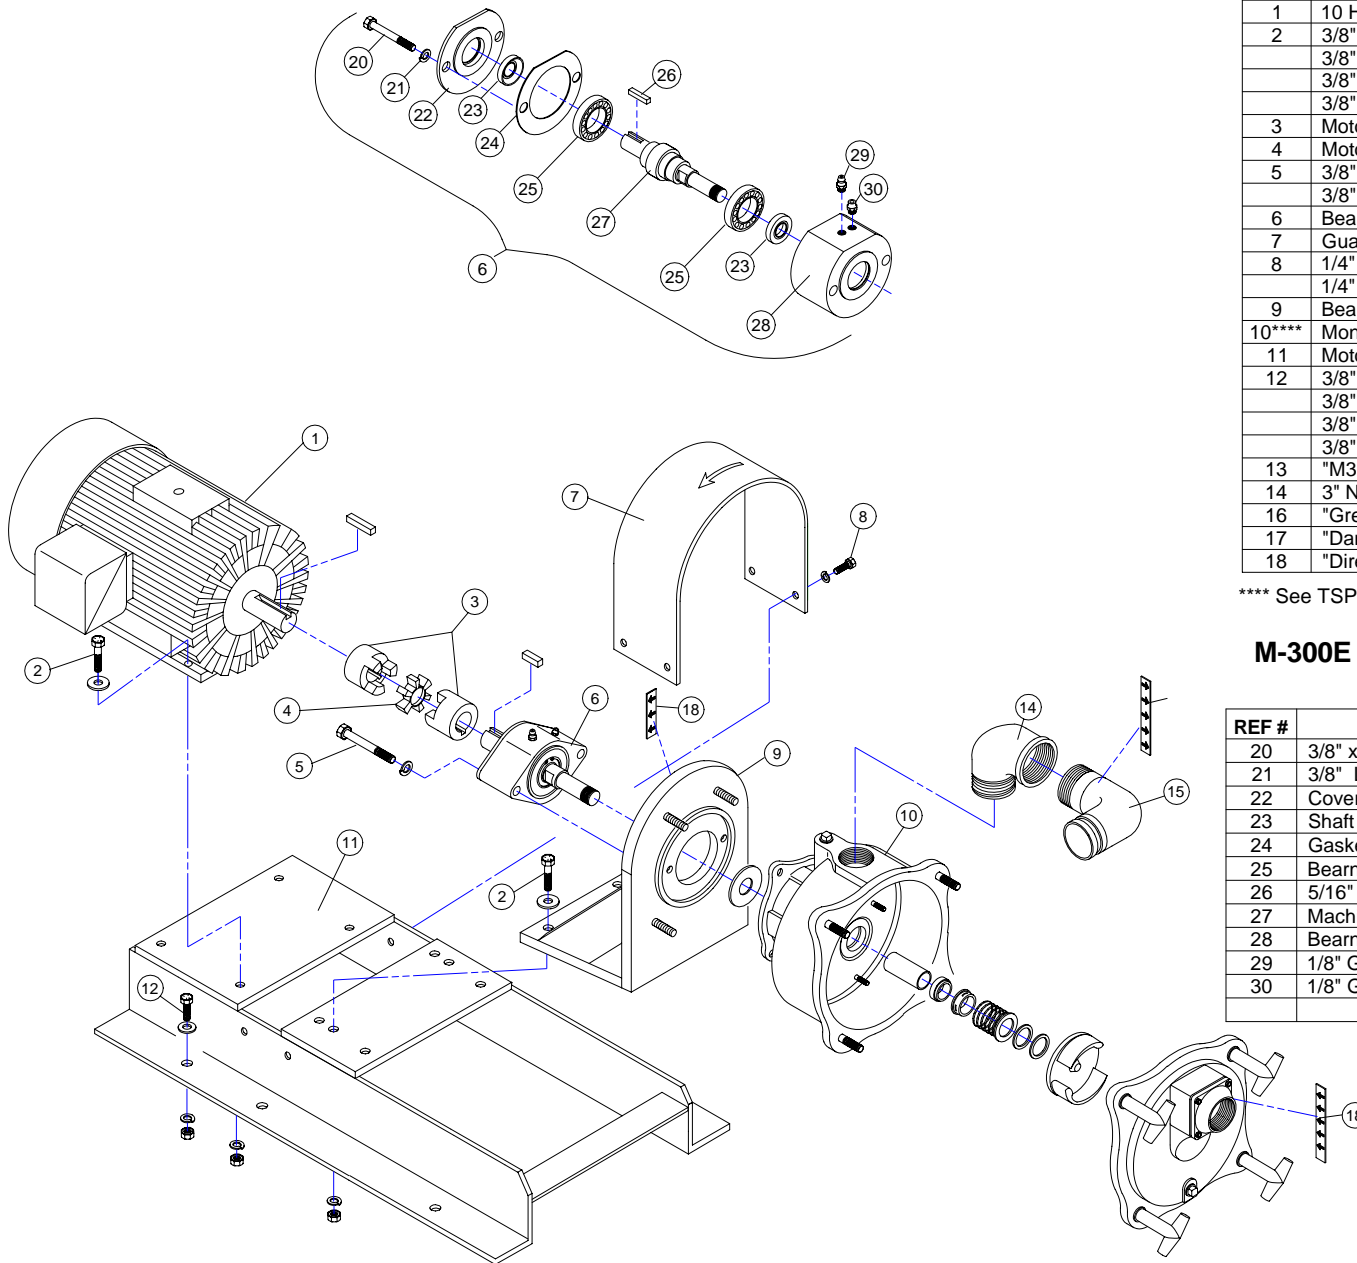

BASE FRAME SHOWN WITHOUT WELDED ON LIFT BALE FOR CLARITY

PU-M3E ASSEMBLY PARTS LIST

(P/N #PU-M3E)

REF #	DESCRIPTION	STS PART NUMBER	QTY REQ.
1	10 HP. 3600 rmp. 230/460 V	034-10HP MOTOR	1
2	3/8" x 2" Bolt	076-13111	8
	3/8" F/W	076-33008	8
	3/8" L/W	076-33622	8
	3/8" Nut	076-36306	8
3	Motor / Pump Coupler Hub	036-L100 1 3/8	2
4	Motor / Pump Coupler Insert	036-L099/100	1
5	3/8" x 4" Bolt	076-23319	2
	3/8" L/W	076-33622	2
6	Bearing Block	M-300E011-B	1
7	Guard	M-300E012	1
8	1/4" x 1" Bolt	076-13003	4
	1/4" L/W	076-33618	4
9	Bearing Block Mount	HTSP3-04	1
10****	Monarch 3" Trash Pump	060-611111	1
11	Motor / Pump Mounting Base	M-300E006	1
12	3/8" x 1 1/4" Bolt	076-13107	6
	3/8" F/W	076-33010	6
	3/8" L/W	076-33622	6
	3/8" Nut	076-36306	6
13	"M3-E" Decal	070-M3-E	1
14	3" NPT 90° Street Elbow	018-310-01760-3	1
16	"Grease Routinely" Decal	M3-021-A	1
17	"Danger" Decal	STS-PDA-009	1
18	"Directional" Decal	STS-PIPEMARKER3/4	20"

**** See TSP-3 Pump for parts List

M-300E #M-300E011-B ASSEMBLY PARTS LIST

(P/N #M-300E011-B)

REF #	DESCRIPTION	PART NUMBER	QTY REQ.
20	3/8" x 4" Bolt	076-13119	2
21	3/8" L/W	076-33622	2
22	Cover Plate	M-300E014-R	1
23	Shaft Seal	036-BAB-45-62-7	2
24	Gasket	036-200-06R	1
25	Bearing	036-6010/C3	2
26	5/16" Key Stock	036-47914	1 1/8"
27	Machined Shaft	M-300E009	1
28	Bearing Block Housing	036-300-R	1
29	1/8" Grease Fitting	036-60102	1
30	1/8" Grease Relief	036-1093K1	1