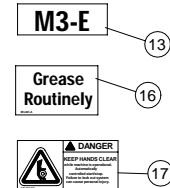

BASE FRAME SHOWN WITHOUT WELDED ON LIFT BALE FOR CLARITY

PU-M3E ASSEMBLY PARTS LIST

(P/N #PU-M3E)

REF #	DESCRIPTION	STS PART NUMBER	QTY REQ.
1	10 HP. 3600 rmp. 230/460 V	034-10HP MOTOR	1
2	3/8" x 2" Bolt	076-13111	8
	3/8" F/W	076-33008	8
	3/8" L/W	076-33622	8
	3/8" Nut	076-36306	8
3	Motor / Pump Coupler Hub	036-L100 1 3/8	2
4	Motor / Pump Coupler Insert	036-L099/100	1
5	3/8" x 4" Bolt	076-23319	2
	3/8" L/W	076-33622	2
6	Bearing Block	M-300E011-B	1
7	Guard	M-300E012	1
8	1/4" x 1" Bolt	076-13003	4
	1/4" L/W	076-33618	4
9	Bearing Block Mount	HTSP3-04	1
10****	Monarch 3" Trash Pump	060-611111	1
11	Motor / Pump Mounting Base	M-300E006	1
12	3/8" x 1 1/4" Bolt	076-13107	6
	3/8" F/W	076-33010	6
	3/8" L/W	076-33622	6
	3/8" Nut	076-36306	6
13	"M3-E" Decal	070-M3-E	1
14	3" NPT 90° Street Elbow	018-310-01760-3	1
16	"Grease Routinely" Decal	M3-021-A	1
17	"Danger" Decal	STS-PDA-009	1
18	"Directional" Decal	STS-PIPEMARKER3/4	20"

**** See TSP-3 Pump for parts List

M-300E #M-300E011-B ASSEMBLY PARTS LIST

(P/N #M-300E011-B)

REF #	DESCRIPTION	PART NUMBER	QTY REQ.
20	3/8" x 4" Bolt	076-13119	2
21	3/8" L/W	076-33622	2
22	Cover Plate	M-300E014-R	1
23	Shaft Seal	036-BAB-45-62-7	2
24	Gasket	036-200-06R	1
25	Bearing	036-6010/C3	2
26	5/16" Key Stock	036-47914	1 1/8"
27	Machined Shaft	M-300E009	1
28	Bearing Block Housing	036-300-R	1
29	1/8" Grease Fitting	036-60102	1
30	1/8" Grease Relief	036-1093K1	1