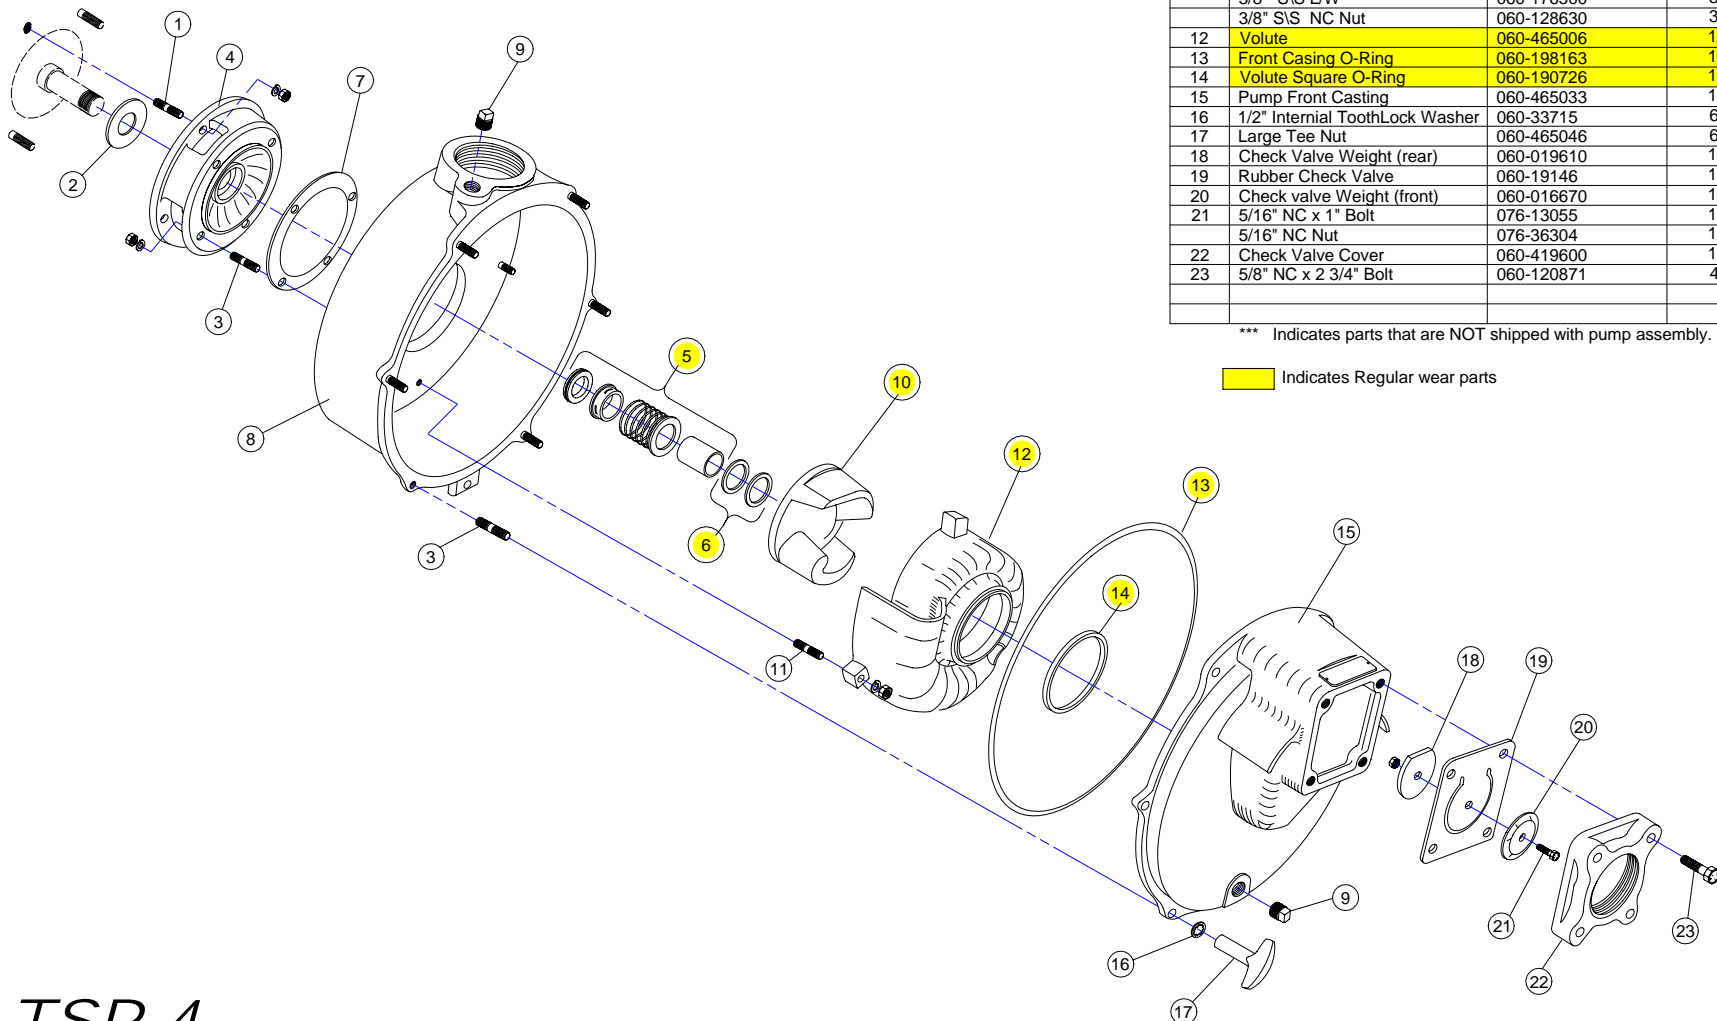

TSP-4 ASSEMBLY PARTS LIST

(P/N #060-611118)

REF #	DESCRIPTION	STS PART NUMBER	QTY REQ.
*** 1	7/16" x 1 3/4" NC Stud	060-164940	4
	7/16" L/W	076-33624	4
	7/16" NC Nut	076-36308	4
2	Rubber Flinger	060-190849	1
*** 3	1/2" x 1 3/4" NC Stud	060-165240	10
	1/2" L/W	076-33626	4
	1/2" NC Nut	076-36310	4
*** 4	Engine/Pump Adaptor	SR-75061	1
5	4" Mechanical Seal Kit	060-240396-KIT	1
*** 6	Shim Washer Set (1" ID x 1 1/2" OD)	060-175534-SET	1
*** 7	Adaptor Gasket	060-190725	1
8	Pump Rear Casting	060-465094	1
9	3/4" NPT Pipe Plug	018-318-90160-0	1
10	4" Impeller	060-465064	1
11	3/8" x 2" NC S/S Stud	060-173000	3
	3/8" S/S L/W	060-176500	3
	3/8" S/S NC Nut	060-128630	3
12	Volute	060-465006	1
13	Front Casing O-Ring	060-198163	1
14	Volute Square O-Ring	060-190726	1
15	Pump Front Casting	060-465033	1
16	1/2" Internal ToothLock Washer	060-33715	6
17	Large Tee Nut	060-465046	6
18	Check Valve Weight (rear)	060-019610	1
19	Rubber Check Valve	060-19146	1
20	Check valve Weight (front)	060-016670	1
	5/16" NC x 1" Bolt	076-13055	1
	5/16" NC Nut	076-36304	1
22	Check Valve Cover	060-419600	1
23	5/8" NC x 2 3/4" Bolt	060-120871	4

*** Indicates parts that are NOT shipped with pump assembly.

Indicates Regular wear parts

TSP-4