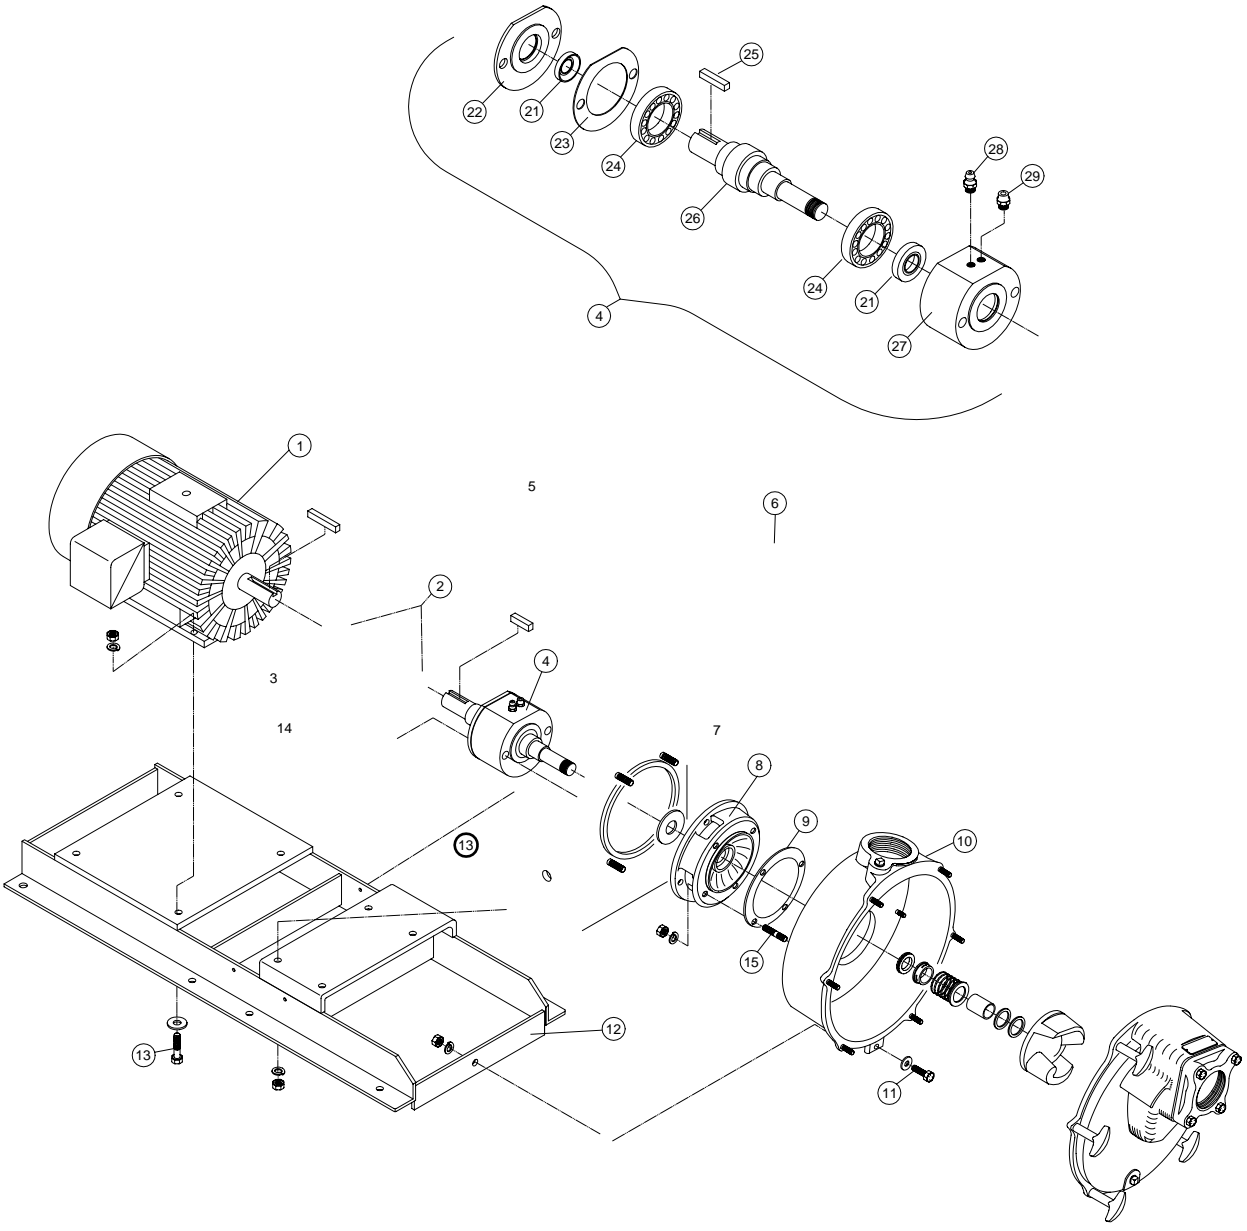

PU-M4E ASSEMBLY PARTS LIST

(P/N #PU-M4E)

REF #	DESCRIPTION	STS PART NUMBER	QTY REQ.
1	20 HP. 3520 rpm. 360/460 V	034-20HP MOTOR	1
2	Motor / Pump Coupler Hub	036-L110 1 5/8	2
3	Motor / Pump Coupler Insert	036-L110N	1
4	Bearing Block	M-750E-010-A	1
5	Guard	M-750E-012	1
6	1/4" x 1" Bolt	076-13003	4
	1/4" L/W	076-33618	4
7	Bearing Block Mount	HTSP4-04	1
8	Pump Adaptor Ring	SR-75061	1
9	Adaptor Ring Gasket	060-190725	1
10****	Monarch 4" Trash Pump	060-611118	1
11	3/8" x 1 1/2" Bolt	076-13109	1
	3/8" F/W	076-33008	1
	3/8" L/W	076-33622	1
	3/8" Nut	076-36306	1
12	Motor / Pump Mounting Base	M-750E-005	1
13	3/8" x 2" Bolt	076-13111	8
	3/8" F/W	076-33008	8
	3/8" L/W	076-33622	8
	3/8" Nut	076-36306	8
14	3/8" x 4" Bolt	076-23319	2
	3/8" L/W	076-33622	2
15	1/2" x 1 3/4" Stud	060-165240	4
	1/2" L/W	076-33626	4
	1/2" Nut	076-36310	4
16			
20			
21	Shaft Seal	036-BAB-45-62-7	2
22	Cover Plate	M-300E014-R	1
23	Gasket	036-200-06R	1
24	Bearing	036-6010/C3	2
25	3/8" Key Stock	036-47915	2"
26	Machined Shaft	M-750E-009-A	1
27	Bearing Block Housing	036-300-R	1
28	1/8" Grease Fitting	036-60102	1
29	1/8" Grease Relief	036-1093K1	1
30	"Grease Routinely" Decal	M3-021-A	1
31	"Danger " Decal	STS-PDA-009	1
32	"Directional " Decal	STS-PIPEMARKER3/4	4"
33	"M4-E " Decal	M4-020-E	1

**** See TSP-4 Pump for parts List