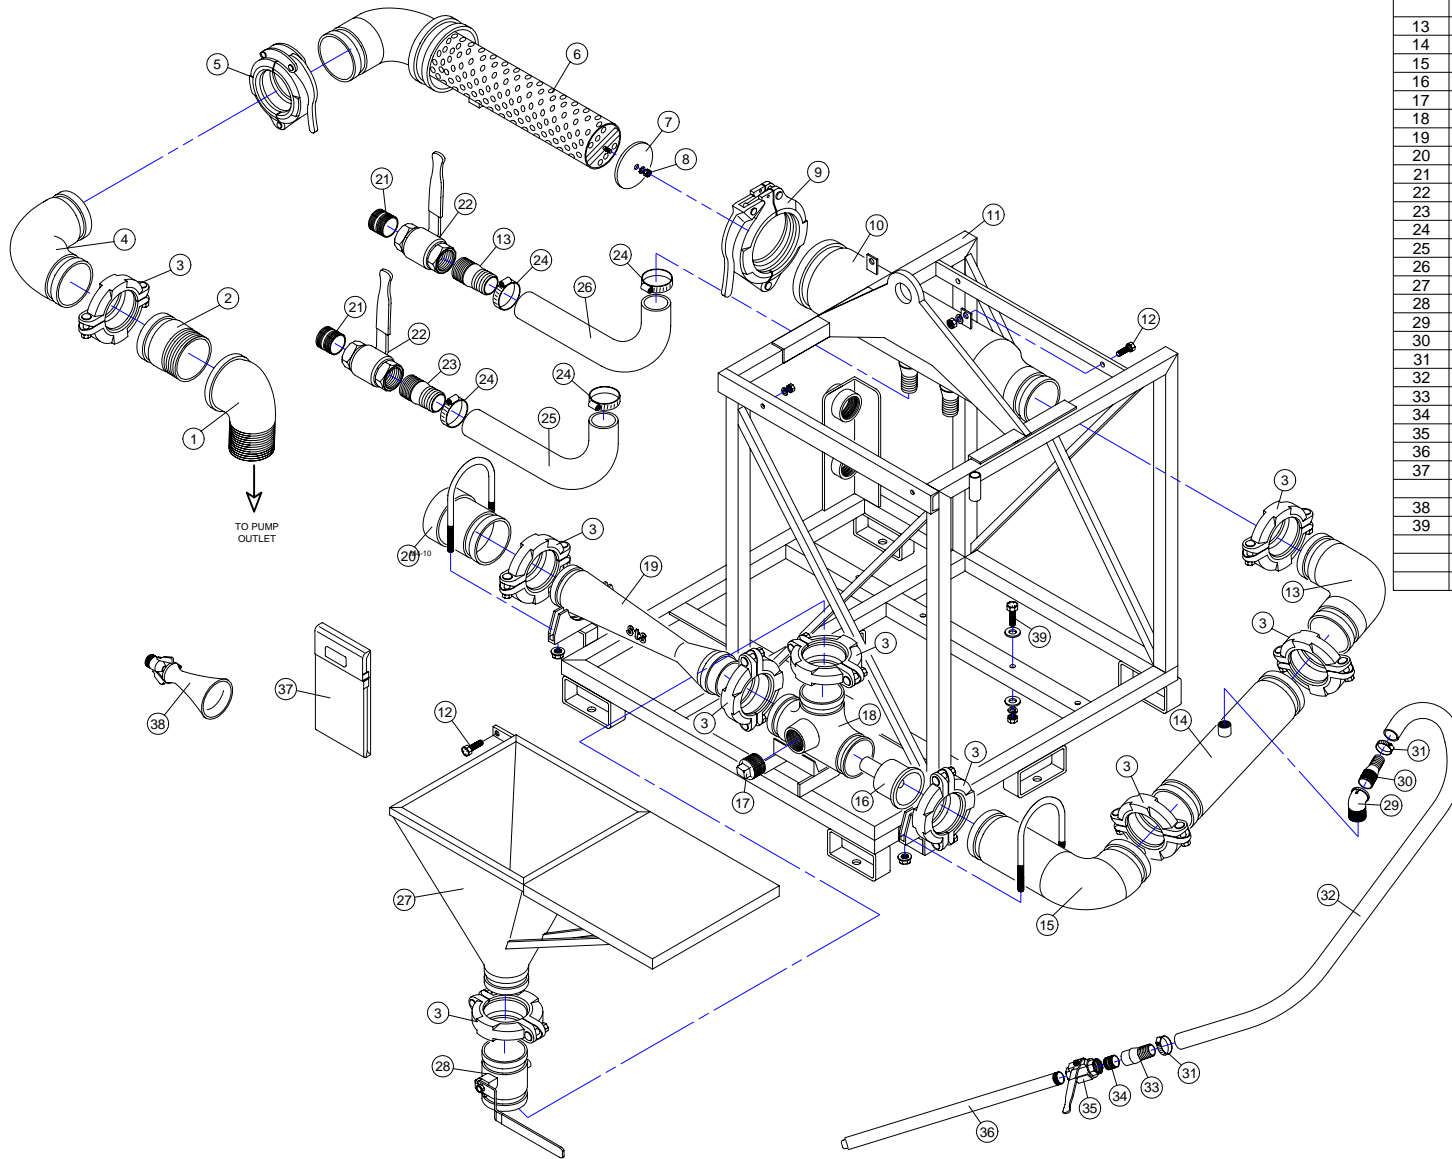

REF #	DESCRIPTION	STS PART NUMBER	QTY REQ.
1	4" NPT 90° Street Elbow	018-310-01780-1	1
2	Pump Discharge Pipe	M4-011	1
3	4" Groove-Loc Coupler	020-390-00034-7	9
4	4" Grooved 90° Elbow	020-390-01430-6	1
5	4" Hinge-Loc Coupler	020-390-20010-3	1
6	Filter / Shear	M4-017	1
7	Filter Shear Carriage End Cap	SR-75030-4	1
8	5/16" NC Nut	076-36304	1
	5/16" L/W	076-33620	1
9	6" Hinge-Loc Coupler	020-390-20060-8	1
10	Filter / Shear Housing	M4-016	1
11	Base Frame	M4-01	1
12	3/8" x 1 1/4" Bolt	076-13107	4
	3/8" F/W	076-33008	4
	3/8" L/W	076-33622	4
	3/8" Nut	076-36306	4
13	Filter / Shear Outlet Pipe	M4-013	1
14	Long Grooved End Pipe	M4-014	1
15	Mixing Tee Inlet Pipe	M4-012	1
16	Jetting Nozzel	SR-75020-NE	1
17	2" NPT Pipe Plug	018-318-90256-6	1
18	Jetting Tee	SR-75021	1
19	Venturi Tube	SR-75022	1
20	Discharge Adaptor	M4-010	1
21	2" NPT x Close Nipple	018-330-03700-3	2
22	2" Ball Valve	022-423-00014-0	2
23	2" NPT x Hose Barb	018-1661268241	2
24	2" Gear Clamp	025-HS-36	4
25	2" Rubber Hose	M4-019-A	1
26	2" Rubber Hose	M4-019-B	1
27	Hopper with Table	SR-75032	1
28	4" Grooved Butterfly Valve	023-7005-011403	1
29	3/4" NPT 45° Street Elbow	018-310-02740-4	1
30	3/4" NPT x Hose Barb	018-1661268225	1
31	3/4" Gear Clamp	025-HS-12	2
32	3/4" Rubber Hose	M4-019-C	1
33	Wash Wand Adaptor	SR-75043	1
34	3/8" NPT x Close Nipple	018-330-00980-4	1
35	3/8" Ball Valve	022-423-00002-5	1
36	Wash Wand	SR-75047	1
37	Operators Manual Holder	084-9000-07	1
	3/16" Rivet	076-41228	2
38	Mixing Nozzel (Jet Guns)	086-755XXX	4
39	7/16" x 1 1/2" Bolt	076-13159	6
	7/16" F/W	076-33010	12
	7/16" L/W	076-33624	6
	7/16" Nut	076-36308	6

DWR. NUM.	DATE. 07 / 02 / 07
M4-Base Unit	REV.