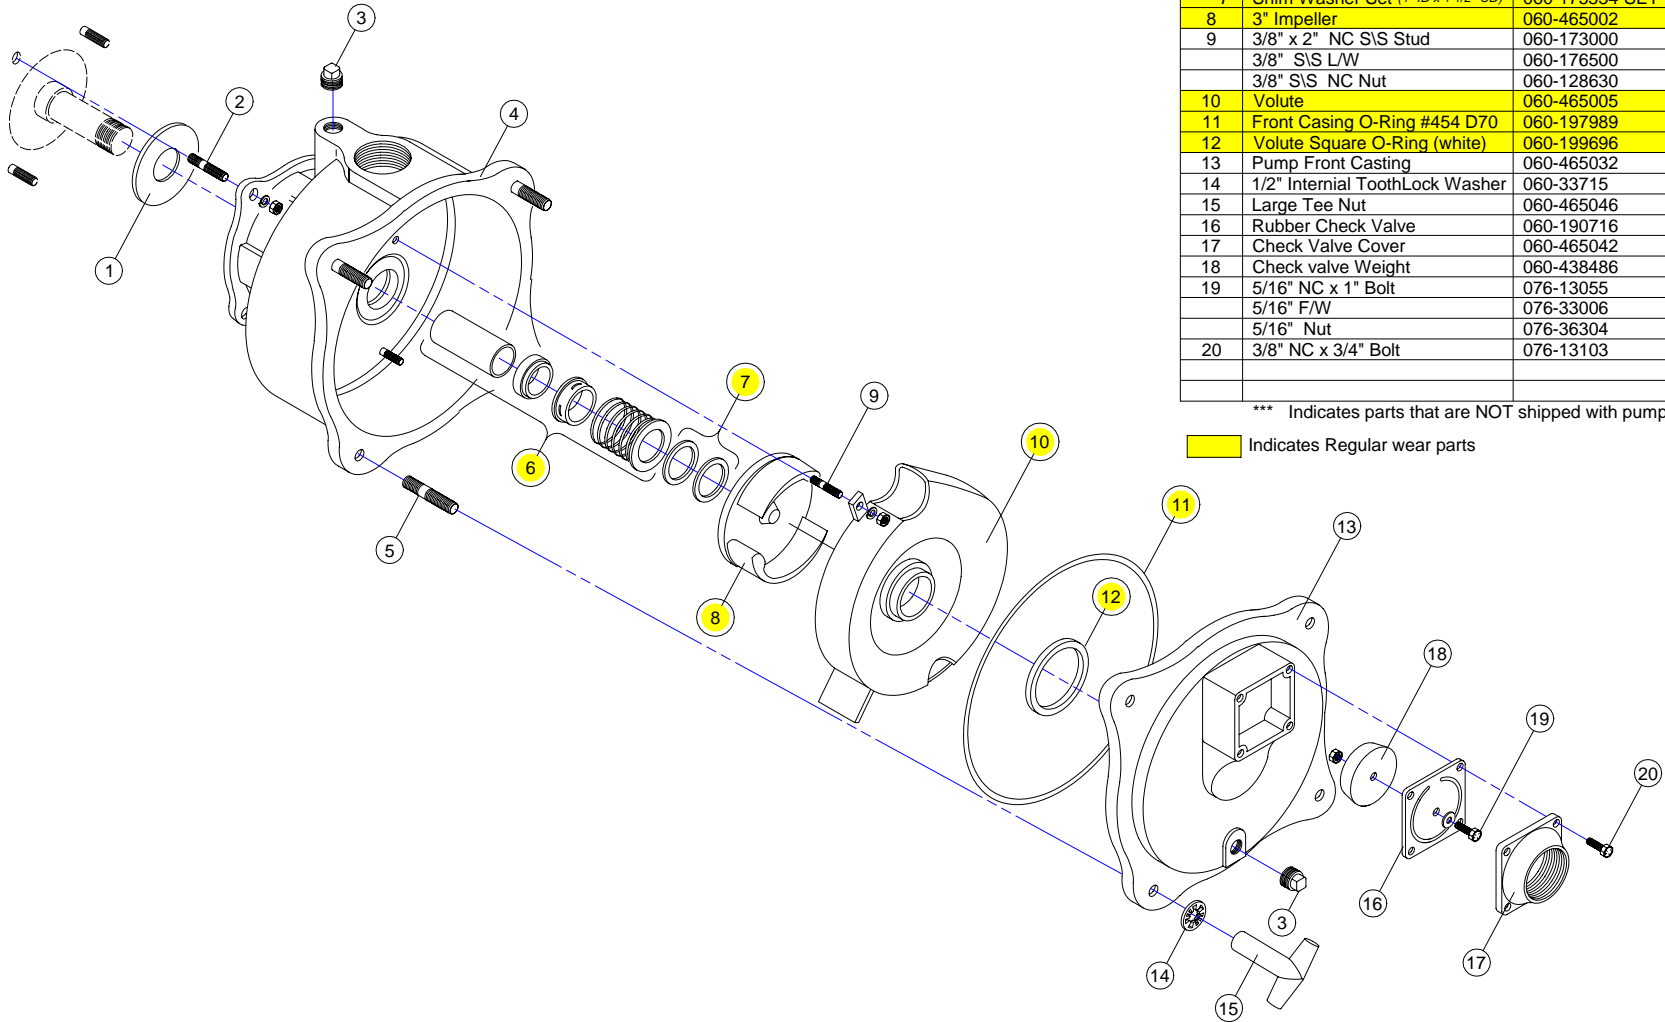

TSP-3 ASSEMBLY PARTS LIST

(P/N #060-611111)

REF #	DESCRIPTION	STS PART NUMBER	QTY REQ.
1	Rubber Flinger	060-191270	1
2	3/8" x 1 1/2" NC Stud	060-164630	4
	3/8" L/W	076-33622	4
	3/8" Nut	076-36306	4
3	3/4" NPT Pipe Plug	018-318-90160-0	1
4	Pump Rear Casting	060-465093	1
5	1/2" x 1 3/4" NC Stud	060-165240	4
	1/2" L/W	076-33626	4
	1/2" NC Nut	076-36310	4
6	3" Mechanical Seal Kit	060-240395-KIT	1
*** 7	Shim Washer Set (1" ID x 1 1/2" OD)	060-175534-SET	1
8	3" Impeller	060-465002	1
9	3/8" x 2" NC SIS Stud	060-173000	2
	3/8" SIS L/W	060-176500	2
	3/8" SIS NC Nut	060-128630	2
10	Volute	060-465005	1
11	Front Casing O-Ring #454 D70	060-197989	1
12	Volute Square O-Ring (white)	060-199696	1
13	Pump Front Casting	060-465032	1
14	1/2" Internal ToothLock Washer	060-33715	4
15	Large Tee Nut	060-465046	4
16	Rubber Check Valve	060-190716	1
17	Check Valve Cover	060-465042	1
18	Check valve Weight	060-438486	1
19	5/16" NC x 1" Bolt	076-13055	1
	5/16" F/W	076-33006	1
	5/16" Nut	076-36304	1
20	3/8" NC x 3/4" Bolt	076-13103	4

*** Indicates parts that are NOT shipped with pump assembly.

Indicates Regular wear parts

TSP-3