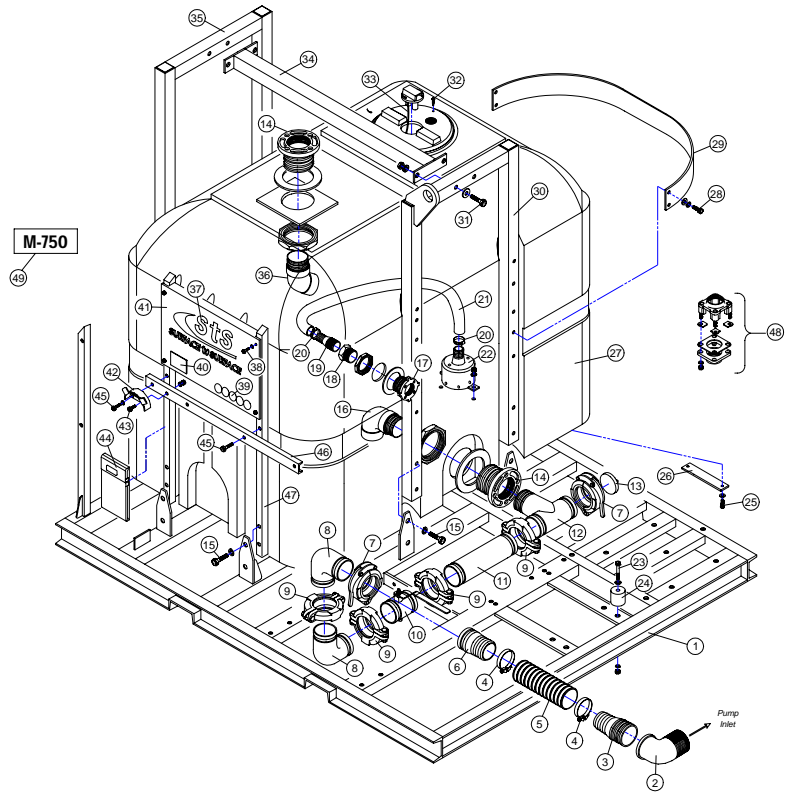

**BU-750 ASSEMBLY PARTS LIST**  
(P/N #BU-750)

REF #	DESCRIPTION	STS PART NUMBER	QTY REQ.
1	Skid Frame	SR-75001	1
2	4" NPT 90° Street Elbow	018-310-01780-1	3
3	4" NPT x Hose Barb	018-1661268266	2
4	Band Clamp	025-M8-113	6
5	4" Flex Hose	SR-75078-D	1
6	4" Groove x Hose Barb	020-004-00109-9	2
7	4" Hinge-Loc Coupler	020-390-20010-3	3
8	4" Grooved 90° Elbow	020-390-01430-6	2
9	4" Grooved-Loc Coupler	020-390-00034-7	9
10	4" Grooved Butterfly Valve	023-7005-011403	2
11	4" Sched. 40 Suction Pipe	SR-75073	1
12	Suction Tee	020-9902001503	1
13	Grooved End Cap	020-390-03022-9	1
14	4" Tank Bung	086-4" TANK BUNG	2
15	1/2" x 1" Bolt	076-13205	12
16	1/2" L/W	076-33626	12
17	90° PVC Suction Elbow	SR-75075-A	1
18	2" Tank Bung	086-2" TANK BUNG	1
19	2" x 1 1/2" NPT Pipe Bushing	018-318-90768-0	1
20	1 1/2" NPT x Hose Barb	018-1661268233	1
21	1 1/2" Rubber Hose	025-HS-28	2
22	Jet Gun Casting	SR-75079-B	1
23	7/16" x 3" Bolt	076-13165	4
24	7/16" F/W	076-33010	4
25	7/16" Nut	076-33624	4
26	7/16" Nut	076-36308	4
27	Engine Mount Spacers	SR-75016	4
28	1/4" x 1 1/2" Bolt	076-13009	2
29	1/4" L/W	076-33618	2
30	1/4" F/W	076-33004	2
31	1/4" Nut	076-36302	2
32	Jet Gun Mounting Bar	SR-75049	1
33	750 gal. Tank	086-SR-75019	1
34	3/8" x 1" Bolt	076-13105	8
35	3/8" L/W	076-33622	8
36	3/8" F/W	076-33008	8
37	Tank Strap	SR-75089	2
38	Tank Up-rite (with eye)	SR-75010	1
39	5/8" x 4" Gr. 8 Bolt	076-15319	4
40	5/8" F/W	076-33016	4
41	5/8" L/W	076-33630	4
42	5/8" Nut	076-36314	4
43	Security Screw	076-1Y3400032SS	2
44	3/16" Poly Nylon Rope	084-3/16 ROPE	18'
45	Tank Support Cross Member	SR-75067	1
46	Tank Up-rite	SR-75011	1
47	45" PVC Return Elbow	SR-75075-B	1
48	Decal Set	070-BU-750SET	1
49	1/4" x 1/2" Bolt	076-13001	4
	1/4" L/W	076-33618	4
	Safety Decals	070-BU HCS KIT	1
	Serial Number Plate	071-STS-001-750	1
	Sign Plate	SR-75068	1
	Wash Wand Holder	SR-75017	1
	3/8" x 1" Bolt	076-13105	2
	3/8" L/W	076-33622	2
	3/8" Nut	076-36306	2
	Operators Manual Holder	084-9000-07	1
	3/16" Rivet	076-41228	2
	3/8" x 1 1/2" Bolt	076-13109	3
	3/8" L/W	076-33622	3
	3/8" Nut	076-36306	1
	3/8" F/W	076-33008	8
	Hopper Mount	SR-75012-A	1
	Hopper Post	SR-75069	1
	2" Bottom Drain Bung	086-BF220BD	1
	* M-750 * Decal	070-STS-028-A	1
51	4" NPT Pipe Nipple	018-330-5440-4	1
52	4" NPT 90° Elbow	018-310-00260-5	1
53	Pump Outlet Pipe	SR-75052	1
54	4" Flex Hose	SR-75078-C	1
55	Filter Shear Carriage	SR-75028	1
56	Filter Shear Carriage End Cap	SR-75030-4	1
57	5/16" NC Nut	076-36304	1
	5/16" L/W	076-33620	1
	5" Hinge-Loc Coupler	020-390-20060-8	1
59	Filter Shear Housing	SR-75026	1
60	2" NPT Pipe Plug	018-318-90256-6	2
61	3/8" x 1 1/4" Bolt	076-13107	4
	3/8" F/W	076-33008	4
	3/8" L/W	076-33622	4
	3/8" Nut	076-36306	4
62	Jetting Nozzel	SR-75020-NE	1
63	Jetting Tee	SR-75021	1
64	Venturi Tube	SR-75022	1
65	Return Pipe	SR-75038	1
66	1/2" x 2 1/2" Bolt	076-13213	2
	1/2" F/W	076-33012	2
	1/2" L/W	076-33626	2
	1/2" Nut	076-36310	2
67	4" Flex Hose	SR-75078-E	1
68	2" NPT x Close Nipple	018-330-03700-3	2
69	2" Ball Valve	022-423-00014-0	2
70	2" NPT 45° Street Elbow	018-310-02820-4	2
71	2" NPT x Hose Barb	018-1661268241	2
72	2" Gear Clamp	025-HS-12	2
73	2" Rubber Hose	SR-75078-A	1
74	2" NPT 90° Street Elbow	018-310-01720-7	1
75	Hopper with Table	SR-75032	1
76	3/4" NPT 90° Street Elbow	018-310-01640-7	1
77	3/4" NPT x Hose Barb	018-1661268225	1
78	3/4" Gear Clamp	025-HS-12	2
79	3/4" Rubber Hose	SR-75074-H	1
80	1 1/2" NPT Pipe Plug	018-318-90252-5	1
81	Wash Wand Adaptor	SR-75043	1
82	3/8" NPT x Close Nipple	018-330-00980-4	1
83	3/8" Ball Valve	022-423-00002-5	1
84	Wash Wand	SR-75047	1
85	Pipe Support	SR-75001-J	1
86	3/8" x 1 1/2" Bolt	076-13109	2
	3/8" L/W	076-33622	2
	3/8" F/W	076-33008	2
	3/8" Nut	076-36306	2