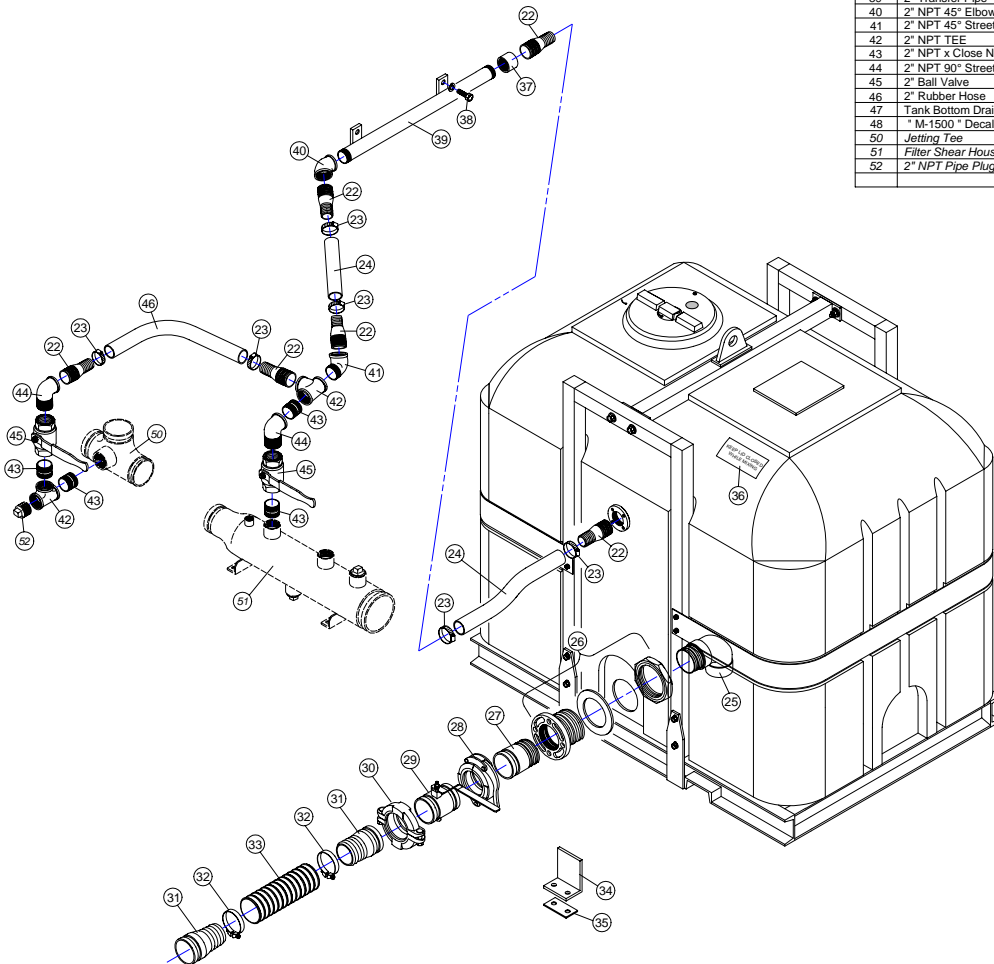

22	2" NPT x Hose Barb	018-1661268241	5
23	2" Gear Clamp	025-HS-36	6
24	2" Rubber Hose	SR-15030-D	1
25	90° PVC Suction Elbow	SR-75075-A	1
26	4" Tank Bung	086-4" TANK BUNG	1
27	4" Grooved x 4" NPT Adaptor	020-390-033199	1
28	4" Hinge-Loc Coupler	020-390-20010-3	1
29	4" Grooved Butterfly Valve	023-7005-011403	1
30	4" Groove-Loc Coupler	020-390-00034-7	1
31	4" Groove x Hose Barb	020-004-00109-9	2
32	4" Band Clamp	025-M8-113	2
33	4" Flex Hose	SR-15030-A	1
34	Pipe Support	SR-15009	1
35	Pipe Support Shims	SR-15009-A	as required
36	"KEEP LID CLOSED" Decal	070-ST5-030-B	1
37	2" NPT Coupler	018-320-01320-4	1
38	3/8" x 1" Bolt	076-13105	2
	3/8" L/W	076-33622	2
39	2" Transfer Pipe	SR-15011	1
40	2" NPT 45° Elbow	018-310-02440-1	1
41	2" NPT 45° Street Elbow	018-310-02820-4	1
42	2" NPT TEE	018-310-03080-4	2
43	2" NPT x Close Nipple	018-330-03700-3	4
44	2" NPT 90° Street Elbow	018-310-01720-7	2
45	2" Ball Valve	022-423-00014-0	2
46	2" Rubber Hose	SR-15030-E	1
47	Tank Bottom Drain	086-BF-220BD	1
48	"M-1500" Decal	070-ST5-028-B	1
49	Jetting Tee	SR-75021	
50	Filter Shear Housing	SR-75026	
51	2" NPT Pipe Plug	018-318-90256-6	
52