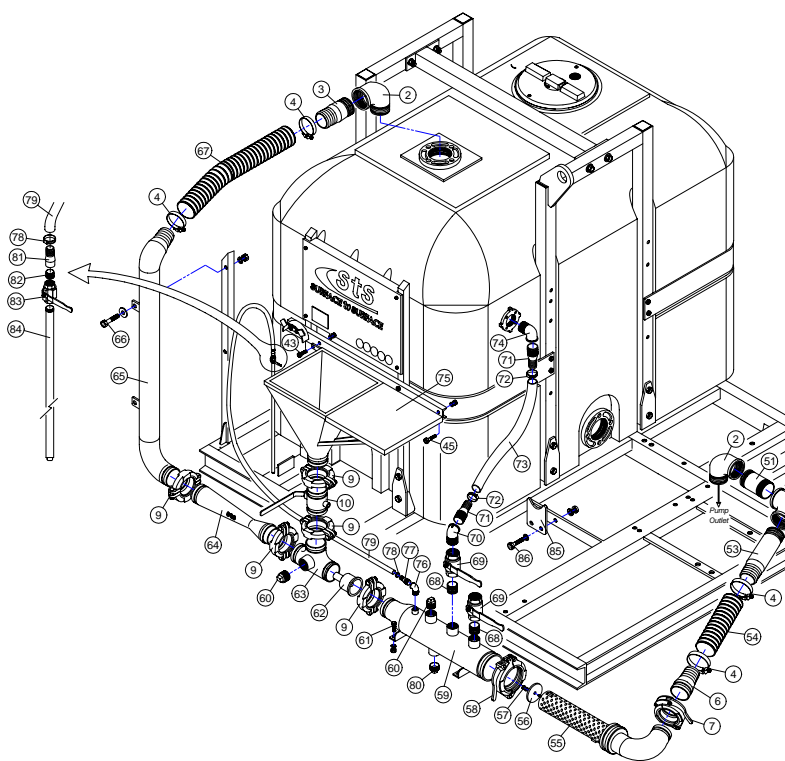

**BU-750 ASSEMBLY PARTS LIST**  
(P/N #BU-750)

REF #	DESCRIPTION	STS PART NUMBER	QTY REQ.
1	Skid Frame	SR-75001	1
2	4" NPT 90° Street Elbow	018-310-01780-1	3
3	4" NPT x Hose Barb	018-1661268266	2
4	Band Clamp	025-M8-113	6
5	4" Flex Hose	SR-75078-D	1
6	4" Groove x Hose Barb	020-004-00109-9	2
7	4" Hinge-Loc Coupler	020-390-20010-3	3
8	4" Grooved 90° Elbow	020-390-01430-6	2
9	4" Grooved-Loc Coupler	020-390-00034-7	9
10	4" Grooved Butterfly Valve	023-7005-011403	2
11	4" Sched. 40 Suction Pipe	SR-75073	1
12	Suction Tee	020-9902001503	1
13	Grooved End Cap	020-390-03022-9	1
14	4" Tank Bung	086-4" TANK BUNG	2
15	1/2" x 1" Bolt	076-13205	12
16	1/2" L/W	076-33626	12
17	90° PVC Suction Elbow	SR-75075-A	1
18	2" Tank Bung	086-2" TANK BUNG	1
19	2" x 1 1/2" NPT Pipe Bushing	018-318-90768-0	1
20	1 1/2" NPT x Hose Barb	018-1661268233	1
21	1 1/2" Rubber Hose	025-HS-28	2
22	Jet Gun Casting	SR-75079-B	1
23	7/16" x 3" Bolt	076-13165	4
24	7/16" F/W	076-33010	4
25	7/16" Nut	076-33624	4
26	7/16" Nut	076-36308	4
27	Engine Mount Spacers	SR-75016	4
28	1/4" x 1 1/2" Bolt	076-13009	2
29	1/4" L/W	076-33618	2
30	1/4" F/W	076-33004	2
31	1/4" Nut	076-36302	2
32	Jet Gun Mounting Bar	SR-75049	1
33	750 gal. Tank	086-SR-75019	1
34	3/8" x 1" Bolt	076-13105	8
35	3/8" L/W	076-33622	8
36	3/8" F/W	076-33008	8
37	Tank Strap	SR-75089	2
38	Tank Up-rite (with eye)	SR-75010	1
39	5/8" x 4" Gr. 8 Bolt	076-15319	4
40	5/8" F/W	076-33016	4
41	5/8" L/W	076-33630	4
42	5/8" Nut	076-36314	4
43	Security Screw	076-1Y3400032SS	2
44	3/16" Poly Nylon Rope	084-3/16 ROPE	18'
45	Tank Support Cross Member	SR-75067	1
46	Tank Up-rite	SR-75011	1
47	45" PVC Return Elbow	SR-75075-B	1
48	Decal Set	070-BU-750SET	1
49	1/4" x 1/2" Bolt	076-13001	4
	1/4" L/W	076-33618	4
	Safety Decals	070-BU HCS KIT	1
	Serial Number Plate	071-STS-001-750	1
	Sign Plate	SR-75068	1
	Wash Wand Holder	SR-75017	1
	3/8" x 1" Bolt	076-13105	2
	3/8" L/W	076-33622	2
	3/8" Nut	076-36306	2
	Operators Manual Holder	084-9000-07	1
	3/16" Rivet	076-41228	2
	3/8" x 1 1/2" Bolt	076-13109	3
	3/8" L/W	076-33622	3
	3/8" Nut	076-36306	1
	3/8" F/W	076-33008	8
	Hopper Mount	SR-75012-A	1
	Hopper Post	SR-75069	1
	2" Bottom Drain Bung	086-BF220BD	1
	* M-750 * Decal	070-STS-028-A	1
51	4" NPT Pipe Nipple	018-330-5440-4	1
52	4" NPT 90° Elbow	018-310-00260-5	1
53	Pump Outlet Pipe	SR-75052	1
54	4" Flex Hose	SR-75078-C	1
55	Filter Shear Carriage	SR-75028	1
56	Filter Shear Carriage End Cap	SR-75030-4	1
57	5/16" NC Nut	076-36304	1
	5/16" L/W	076-33620	1
	5" Hinge-Loc Coupler	020-390-20060-8	1
59	Filter Shear Housing	SR-75026	1
60	2" NPT Pipe Plug	018-318-90256-6	2
61	3/8" x 1 1/4" Bolt	076-13107	4
	3/8" F/W	076-33008	4
	3/8" L/W	076-33622	4
	3/8" Nut	076-36306	4
62	Jetting Nozzel	SR-75020-NE	1
63	Jetting Tee	SR-75021	1
64	Venturi Tube	SR-75022	1
65	Return Pipe	SR-75038	1
66	1/2" x 2 1/2" Bolt	076-13213	2
	1/2" F/W	076-33012	2
	1/2" L/W	076-33626	2
	1/2" Nut	076-36310	2
67	4" Flex Hose	SR-75078-E	1
68	2" NPT x Close Nipple	018-330-03700-3	2
69	2" Ball Valve	022-423-00014-0	2
70	2" NPT 45° Street Elbow	018-310-02820-4	2
71	2" NPT x Hose Barb	018-1661268241	2
72	2" Gear Clamp	025-HS-12	2
73	2" Rubber Hose	SR-75078-A	1
74	2" NPT 90° Street Elbow	018-310-01720-7	1
75	Hopper with Table	SR-75032	1
76	3/4" NPT 90° Street Elbow	018-310-01640-7	1
77	3/4" NPT x Hose Barb	018-1661268225	1
78	3/4" Gear Clamp	025-HS-12	2
79	3/4" Rubber Hose	SR-75074-H	1
80	1 1/2" NPT Pipe Plug	018-318-90252-5	1
81	Wash Wand Adaptor	SR-75043	1
82	3/8" NPT x Close Nipple	018-330-00980-4	1
83	3/8" Ball Valve	022-423-00002-5	1
84	Wash Wand	SR-75047	1
85	Pipe Support	SR-75001-J	1
86	3/8" x 1 1/2" Bolt	076-13109	2
	3/8" L/W	076-33622	2
	3/8" F/W	076-33008	2
	3/8" Nut	076-36306	2