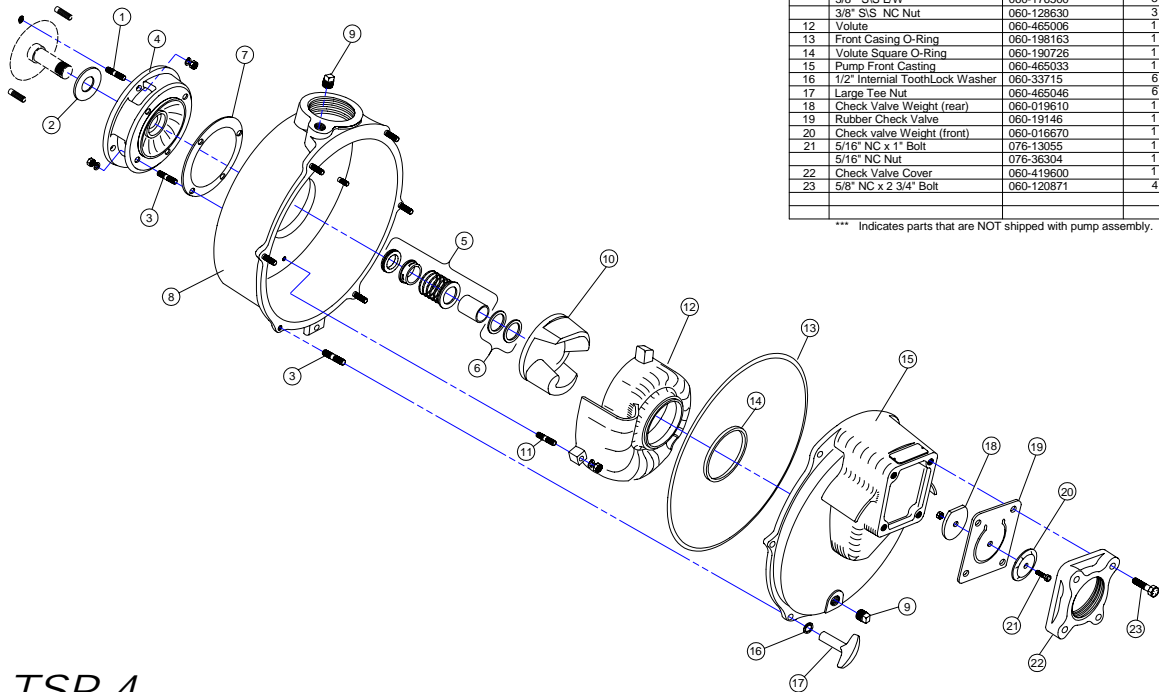

TSP-4 ASSEMBLY PARTS LIST
(P/N #060-611118)

REF #	DESCRIPTION	STS PART NUMBER	QTY REQ.
*** 1	7/16" x 1 3/4" NC Stud	060-164940	4
	7/16" L/W	076-33624	4
	7/16" NC Nut	076-36308	4
2	Rubber Flinger	060-190849	1
*** 3	1/2" x 1 3/4" NC Stud	060-165240	10
	1/2" L/W	076-33626	4
	1/2" NC Nut	076-36310	4
*** 4	Engine/Pump Adaptor	SR-75061	1
5	Mechanical Seal Kit	060-240396-KIT	1
*** 6	Shim Washer Set (1" ID x 1 1/2" OD)	060-175534-SET	1
*** 7	Adaptor Gasket	060-190725	1
8	Pump Rear Casting	060-465094	1
9	3/4" NPT Pipe Plug	018-318-90160-0	1
10	4" Impeller	060-465064	1
11	3/8" x 2" NC SIS Stud	060-173000	3
	3/8" SIS L/W	060-176500	3
	3/8" SIS NC Nut	060-128630	3
12	Volute	060-465006	1
13	Front Casing O-Ring	060-198163	1
14	Volute Square O-Ring	060-190726	1
15	Pump Front Casting	060-465033	1
16	1/2" Internal ToothLock Washer	060-33715	6
17	Large Tee Nut	060-465046	6
18	Check Valve Weight (rear)	060-019610	1
19	Rubber Check Valve	060-19146	1
20	Check valve Weight (front)	060-016670	1
21	5/16" NC x 1" Bolt	076-13055	1
	5/16" NC Nut	076-36304	1
22	Check Valve Cover	060-419600	1
23	5/8" NC x 2 3/4" Bolt	060-120871	4

TSP-4

REV.10/12/04