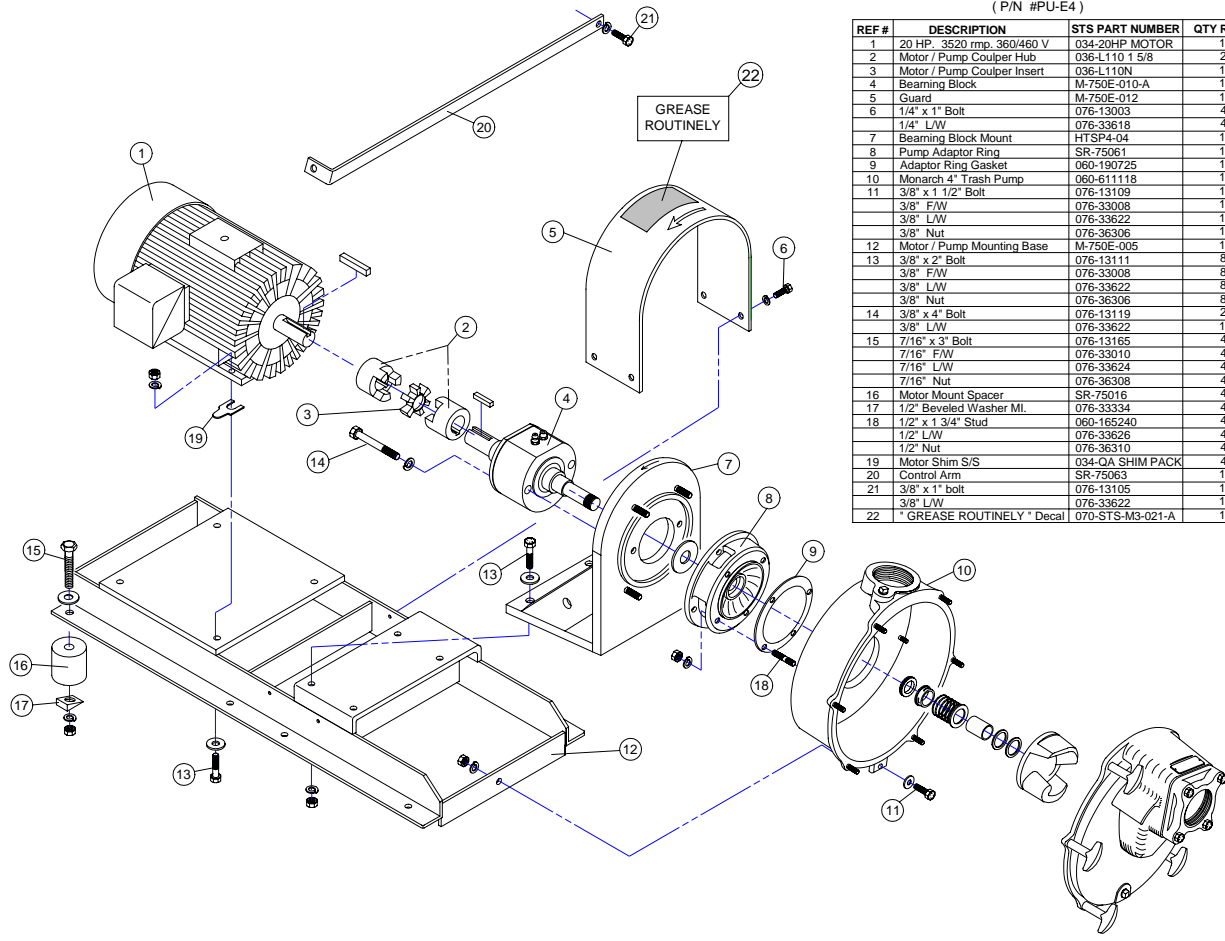

PU-E4 ASSEMBLY PARTS LIST
(P/N #PU-E4)

REF #	DESCRIPTION	STS PART NUMBER	QTY REQ.
1	20 HP, 3520 rpm, 360/460 V	034-20HP MOTOR	1
2	Motor / Pump Coupler Hub	036-L110 1 5/8	2
3	Motor / Pump Coupler Insert	036-L110N	1
4	Bearing Block	M-750E-010-A	1
5	Guard	M-750E-012	1
6	1/4" x 1" Bolt	076-13003	4
	1/4" L/W	076-33618	4
7	Bearing Block Mount	HTSP4-04	1
8	Pump Adaptor Ring	SR-75061	1
9	Adaptor Ring Gasket	060-130725	1
10	Monarch 4" Trash Pump	060-611118	1
11	3/8" x 1 1/2" Bolt	076-13109	1
	3/8" F/W	076-33008	1
	3/8" L/W	076-33622	1
	3/8" Nut	076-36306	1
12	Motor / Pump Mounting Base	M-750E-005	1
13	3/8" x 2" Bolt	076-13111	8
	3/8" F/W	076-33008	8
	3/8" L/W	076-33622	8
	3/8" Nut	076-36306	8
14	3/8" x 4" Bolt	076-13119	2
	3/8" L/W	076-33622	1
15	7/16" x 3" Bolt	076-13165	4
	7/16" F/W	076-33010	4
	7/16" L/W	076-33624	4
	7/16" Nut	076-36308	4
16	Motor Mount Spacer	SR-75016	4
17	1/2" Beveled Washer Ml.	076-33334	4
18	1/2" x 1 3/4" Stud	060-165240	4
	1/2" L/W	076-33626	4
	1/2" Nut	076-36310	4
19	Motor Shim S/S	034-QA SHIM PACK	4
20	Control Arm	SR-75063	1
21	3/8" x 1" bolt	076-13105	1
22	GREASE ROUTINELY * Decal	070-ST3-M3-021-A	1