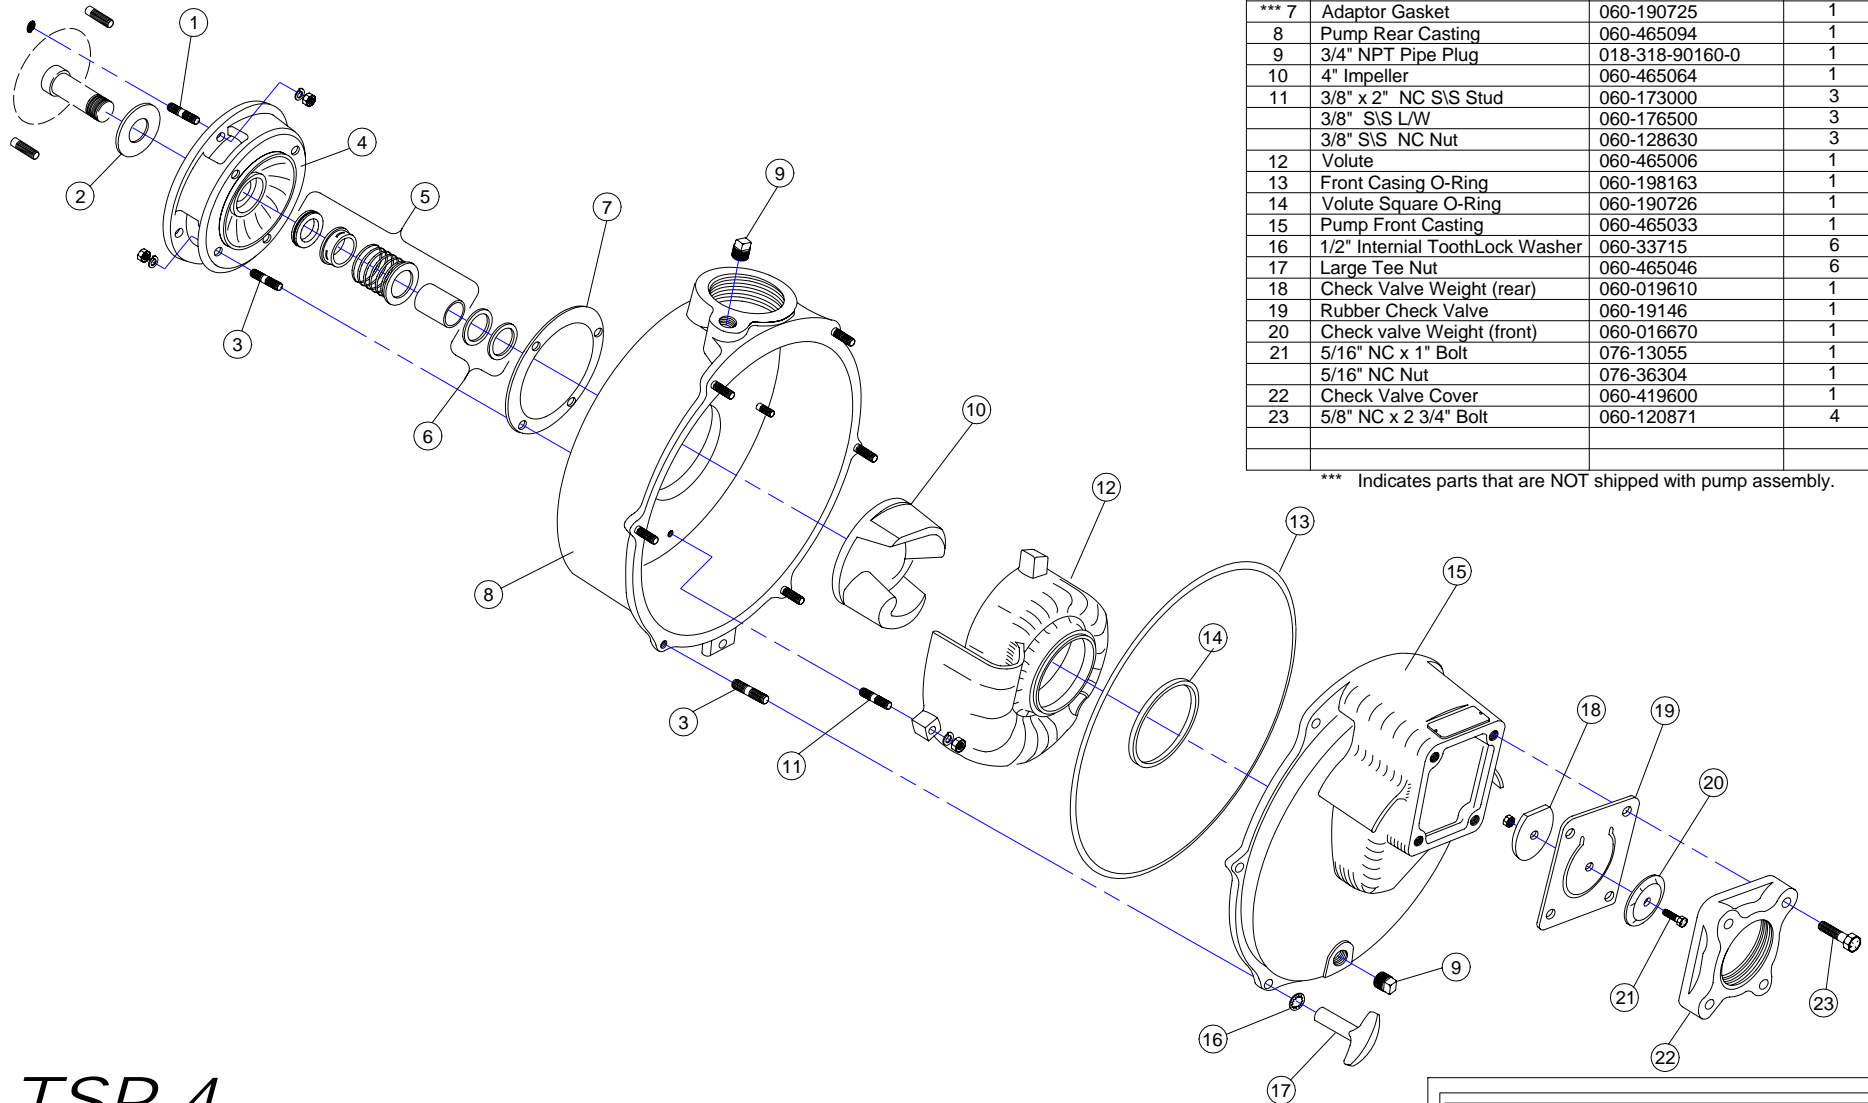

===== Old Style Parts

Complete unit P/N #M-750E-010-A

TSP-4 ASSEMBLY PARTS LIST

(P/N #060-611118)

REF #	DESCRIPTION	STS PART NUMBER	QTY REQ.
*** 1	7/16" x 1 3/4" NC Stud	060-164940	4
	7/16" L/W	076-33624	4
	7/16" NC Nut	076-36308	4
2	Rubber Flinger	060-190849	1
*** 3	1/2" x 1 3/4" NC Stud	060-165240	10
	1/2" L/W	076-33626	4
	1/2" NC Nut	076-36310	4
*** 4	Engine\Pump Adaptor	SR-75061	1
5	4" Mechanical Seal Kit	060-240396-KIT	1
*** 6	Shim Washer Set (1" ID x 1 1/2" OD)	060-175534-SET	1
*** 7	Adaptor Gasket	060-190725	1
8	Pump Rear Casting	060-465094	1
9	3/4" NPT Pipe Plug	018-318-90160-0	1
10	4" Impeller	060-465064	1
11	3/8" x 2" NC S/S Stud	060-173000	3
	3/8" S/S L/W	060-176500	3
	3/8" S/S NC Nut	060-128630	3
12	Volute	060-465006	1
13	Front Casing O-Ring	060-198163	1
14	Volute Square O-Ring	060-190726	1
15	Pump Front Casting	060-465033	1
16	1/2" Internal ToothLock Washer	060-33715	6
17	Large Tee Nut	060-465046	6
18	Check Valve Weight (rear)	060-019610	1
19	Rubber Check Valve	060-19146	1
20	Check valve Weight (front)	060-016670	1
21	5/16" NC x 1" Bolt	076-13055	1
	5/16" NC Nut	076-36304	1
22	Check Valve Cover	060-419600	1
23	5/8" NC x 2 3/4" Bolt	060-120871	4

*** Indicates parts that are NOT shipped with pump assembly.

TSP-4

Surface to Surface™ Inc.

DWR. NUM. TSP-4	DATE. 12 / 07 / 06 REV.
---------------------------	----------------------------