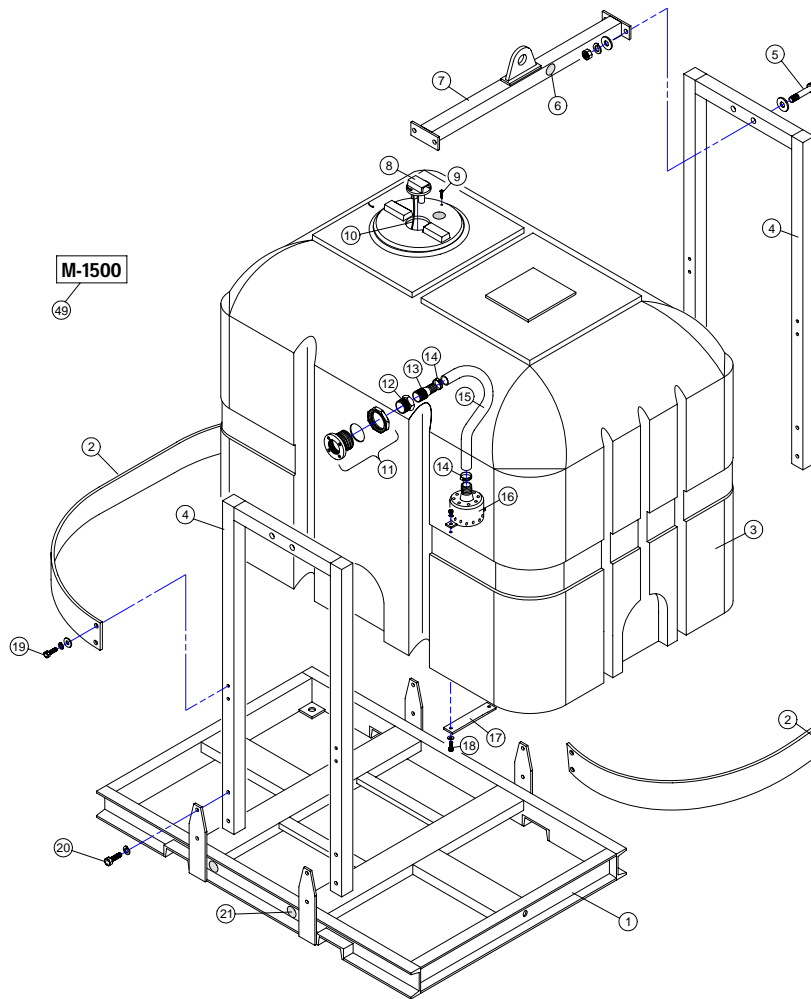

UTK-750 ASSEMBLY PARTS LIST

(P/N #UTK-750)

REF #	DESCRIPTION	PART NUMBER	QUANTITY REQ.
1	Skid Base Frame	SR-15002	1
2	Tank Straps	SR-75089	2
3	750 gal Roto-molded Tank	086-SR-75019	1
4	Up-rite Supports	SR-75011	2
5	5/8" x 4" Bolt	076-15319	4
	5/8" F/W	076-33016	8
	5/8" L/W	076-33630	4
	5/8" Nut	076-36314	4
6	"LIFT POINT" Decal	070-16071-B	1
7	Cross member with Lift Eye	SR-15007	1
8	Vent Cap	086-1015210	1
9	Security Screw	076-1Y340032SS	1
10	3/16" Nylon Rope	084-3/16 ROPE	18'
11	2" Tank Bung	086-2" TANK BUNG	1
12	2" x 1 1/2" NPT Pipe Bushing	018-318-90768-0	1
13	1 1/2" NPT x Hose Barb	018-1661268233	1
14	1 1/2" Gear Clamp	025-HS-28	2
15	1 1/2" Rubber Hose	SR-15030-B	1
16	Jet Gun Casting	SR-15012	1
17	Jet Gun Mounting Bar	SR-75049	1
18	7/16" x 3" Bolt	076-13165	2
	7/16" F/W	076-33010	2
	7/16" L/W	076-33624	2
	7/16" Nut	076-36308	2
19	3/8" x 1" Bolt	076-13105	8
	3/8" F/W	076-33008	8
	3/8" L/W	076-33622	8
20	1/2" x 1" Bolt	076-13205	8
	1/2" L/W	076-33626	8
21	"FORK POCKET" Decal	070-16072-B	2