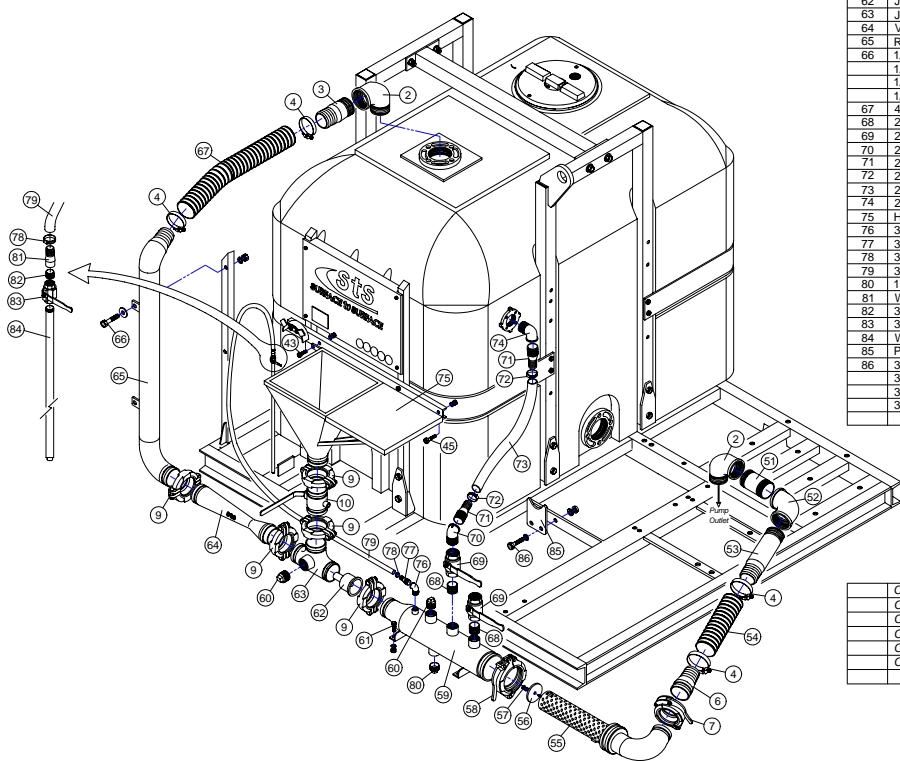

BU-750 ASSEMBLY PARTS LIST
(P/N #BU-750)

REF #	DESCRIPTION	STS PART NUMBER	QTY REQ.
1	Skid Frame	SR-75001	1
2	4" NPT 90° Street Elbow	018-310-01780-1	3
3	4" NPT x Hose Barb	018-1661268266	2
4	Band Clamp	025-M8-113	6
5	4" Flex Hose	SR-75078-D	1
6	4" Groove x Hose Barb	020-004-00109-9	2
7	4" Hinge-Loc Coupler	020-390-20010-3	3
8	4" Grooved 90° Elbow	020-390-01430-6	2
9	4" Grooved-Loc Coupler	020-390-00034-7	9
10	4" Grooved Butterfly Valve	023-7005-011403	2
11	4" Sched. 40 Suction Pipe	SR-75073	1
12	Suction Tee	020-9902001503	1
13	Grooved End Cap	020-390-03022-9	1
14	4" Tank Bung	086-4" TANK BUNG	2
15	1/2" x 1" Bolt	076-13205	12
16	1/2" L/W	076-33626	12
17	90° PVC Suction Elbow	SR-75075-A	1
18	2" Tank Bung	086-2" TANK BUNG	1
19	2" x 1 1/2" NPT Pipe Bushing	018-318-90768-0	1
20	1 1/2" NPT x Hose Barb	018-1661268233	1
21	1 1/2" Rubber Hose	SR-75079-B	1
22	Jet Gun Casting	SR-75048	2
23	7/16" x 3" Bolt	076-13165	4
24	7/16" F/W	076-33010	4
25	7/16" Nut	076-33624	4
26	7/16" Nut	076-36308	4
27	Engine Mount Spacers	SR-75016	4
28	1/4" x 1 1/2" Bolt	076-13009	2
29	1/4" L/W	076-33618	2
30	1/4" F/W	076-33004	2
31	1/4" Nut	076-36302	2
32	Jet Gun Mounting Bar	SR-75049	1
33	750 gal. Tank	086-SR-75019	1
34	3/8" x 1" Bolt	076-13105	8
35	3/8" L/W	076-33622	8
36	3/8" F/W	076-33008	8
37	Tank Strap	SR-75089	2
38	Tank Up-rite (with eye)	SR-75010	1
39	5/8" x 4" Gr. 8 Bolt	076-15319	4
40	5/8" F/W	076-33016	4
41	5/8" L/W	076-33630	4
42	5/8" Nut	076-36314	4
43	Security Screw	076-1Y3400032SS	2
44	3/16" Poly Nylon Rope	084-3/16 ROPE	18'
45	Tank Support Cross Member	SR-75067	1
46	Tank Up-rite	SR-75011	1
47	45" PVC Return Elbow	SR-75075-B	1
48	Decal Set	070-BU-750SET	1
49	1/4" x 1/2" Bolt	076-13001	4
	1/4" L/W	076-33618	4
	Safety Decals	070-BU HCS KIT	1
	Serial Number Plate	071-ST5-001-750	1
	Sign Plate	SR-75068	1
	Wash Wand Holder	SR-75017	1
	3/8" x 1" Bolt	076-13105	2
	3/8" L/W	076-33622	2
	3/8" Nut	076-36306	2
	Operators Manual Holder	084-9000-07	1
	3/16" Rivet	076-41228	2
	3/8" x 1 1/2" Bolt	076-13109	3
	3/8" L/W	076-33622	3
	3/8" Nut	076-36306	1
	3/8" F/W	076-33008	8
	Hopper Mount	SR-75012-A	1
	Hopper Post	SR-75069	1
	2" Bottom Drain Bung	086-BF220BD	1
	* M-750 * Decal	070-ST5-028-A	1
51	4" NPT Pipe Nipple	018-330-5440-4	1
52	4" NPT 90° Elbow	018-310-00260-5	1
53	Pump Outlet Pipe	SR-75052	1
54	4" Flex Hose	SR-75078-C	1
55	Filter Shear Carriage	SR-75028	1
56	Filter Shear Carriage End Cap	SR-75030-4	1
57	5/16" NC Nut	076-36304	1
	5/16" L/W	076-33620	1
	5" Hinge-Loc Coupler	020-390-20060-8	1
59	Filter Shear Housing	SR-75026	1
60	2" NPT Pipe Plug	018-318-90256-6	2
61	3/8" x 1 1/4" Bolt	076-13107	4
	3/8" F/W	076-33008	4
	3/8" L/W	076-33622	4
	3/8" Nut	076-36306	4
62	Jetting Nozzel	SR-75020-NE	1
63	Jetting Tee	SR-75021	1
64	Venturi Tube	SR-75022	1
65	Return Pipe	SR-75038	1
66	1/2" x 2 1/2" Bolt	076-13213	2
	1/2" F/W	076-33012	2
	1/2" L/W	076-33626	2
	1/2" Nut	076-36310	2
67	4" Flex Hose	SR-75078-E	1
68	2" NPT x Close Nipple	018-330-03700-3	2
69	2" Ball Valve	022-423-00014-0	2
70	2" NPT 45° Street Elbow	018-310-02820-4	2
71	2" NPT x Hose Barb	018-1661268241	2
72	2" Gear Clamp	025-H3-12	2
73	2" Rubber Hose	SR-75078-A	1
74	2" NPT 90° Street Elbow	018-310-01720-7	1
75	Hopper with Table	SR-75032	1
76	3/4" NPT 90° Street Elbow	018-310-01640-7	1
77	3/4" NPT x Hose Barb	018-1661268225	1
78	3/4" Gear Clamp	025-H3-12	2
79	3/4" Rubber Hose	SR-75074-H	1
80	1 1/2" NPT Pipe Plug	018-318-90252-5	1
81	Wash Wand Adaptor	SR-75043	1
82	3/8" NPT x Close Nipple	018-330-00980-4	1
83	3/8" Ball Valve	022-423-00002-5	1
84	Wash Wand	SR-75047	1
85	Pipe Support	SR-75001-J	1
86	3/8" x 1 1/2" Bolt	076-13109	2
	3/8" L/W	076-33622	2
	3/8" F/W	076-33008	2
	3/8" Nut	076-36306	2