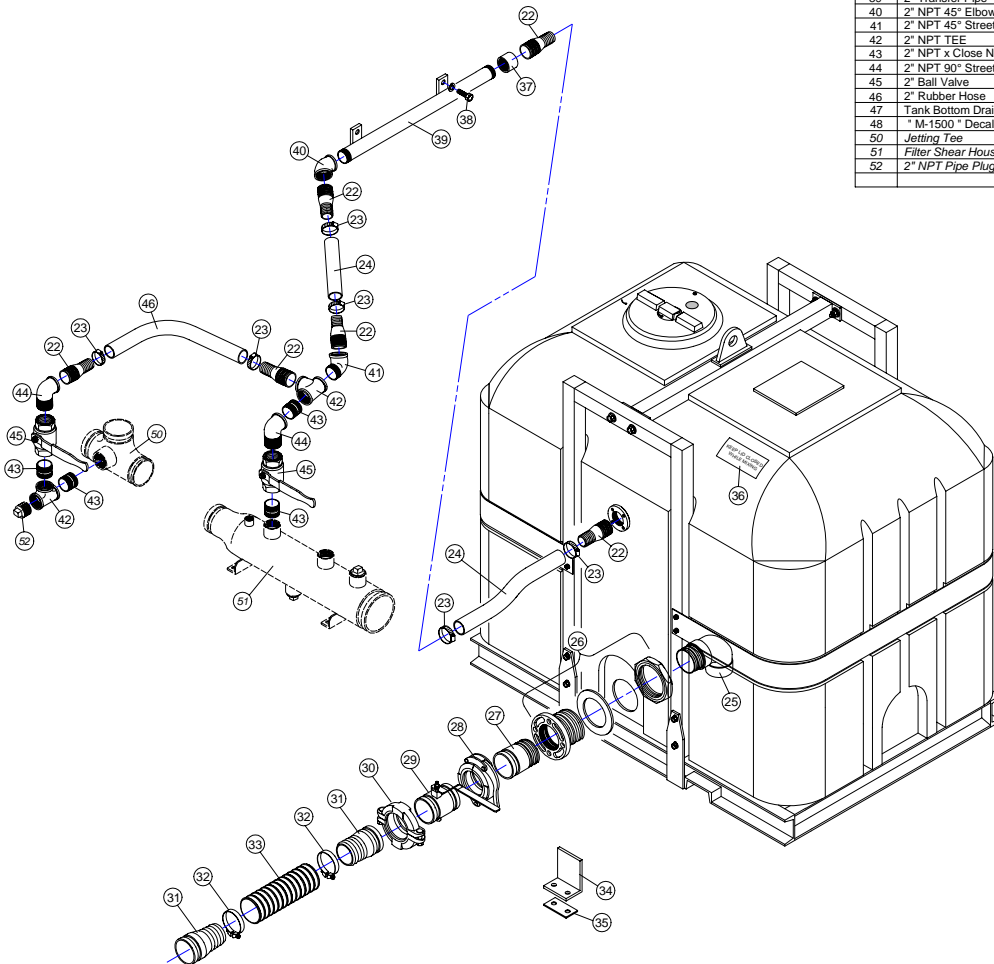

22	2" NPT x Hose Barb	018-1661268241	5
23	2" Gear Clamp	025-HS-36	6
24	2" Rubber Hose	SR-15030-D	1
25	90° PVC Suction Elbow	SR-75075-A	1
26	4" Tank Bung	086-4" TANK BUNG	1
27	4" Grooved x 4" NPT Adaptor	020-390-033199	1
28	4" Hinge-Loc Coupler	020-390-20010-3	1
29	4" Grooved Butterfly Valve	023-7005-011403	1
30	4" Groove-Loc Coupler	020-390-00034-7	1
31	4" Groove x Hose Barb	020-004-00109-9	2
32	4" Band Clamp	025-M8-113	2
33	4" Flex Hose	SR-15030-A	1
34	Pipe Support	SR-15009	1
35	Pipe Support Shims	SR-15009-A	as required
36	"KEEP LID CLOSED" Decal	070-ST5-030-B	1
37	2" NPT Coupler	018-320-01320-4	1
38	3/8" x 1" Bolt	076-13105	2
	3/8" L/W	076-33622	2
39	2" Transfer Pipe	SR-15011	1
40	2" NPT 45° Elbow	018-310-02440-1	1
41	2" NPT 45° Street Elbow	018-310-02820-4	1
42	2" NPT TEE	018-310-03080-4	2
43	2" NPT x Close Nipple	018-330-03700-3	4
44	2" NPT 90° Street Elbow	018-310-01720-7	2
45	2" Ball Valve	022-423-00014-0	2
46	2" Rubber Hose	SR-15030-E	1
47	Tank Bottom Drain	086-BF-220BD	1
48	"M-1500" Decal	070-ST5-028-B	1
50	Jetting Tee	SR-75021	
51	Filter Shear Housing	SR-75026	
52	2" NPT Pipe Plug	018-318-90256-6