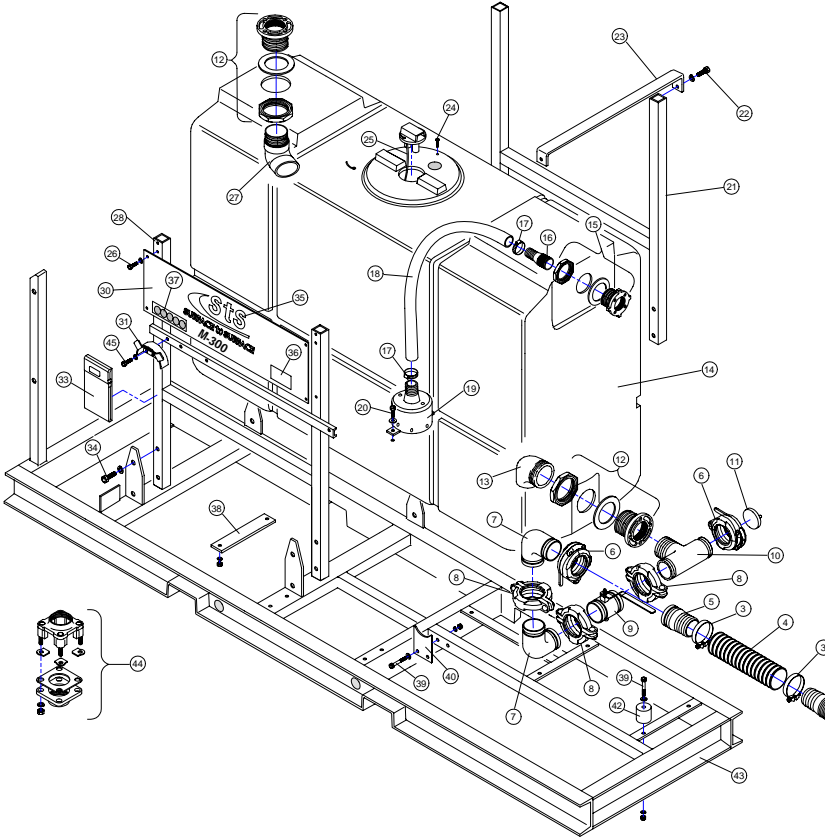

BU-300 ASSEMBLY PARTS LIST
(P/N #BU-300)

REF #	DESCRIPTION	STS PART NUMBER	QTY REQ.
1	3" NPT 90° Street Elbow	018-310-01760-3	3
2	3" NPT X Hose Barb	018-1661268258	3
3	3" Band Clamp	025-M0-86	6
4	3" Flex Hose	JR-3019-C	1
5	3" Groove x Hose Barb	020-1661-268287	2
6	3" Hinge-Loc Coupler	020-390-20006-1	3
7	3" Grooved 90° Elbow	020-390-01428-4	2
8	3" Groove-Loc Coupler	020-390-00030-5	8
9	3" Grooved Butterfly Valve	023-7005-01139	2
10	3" Grooved x NPT Suction Tee	020-9902900175	1
11	3" Grooved End Cap	020-390-03018-7	1
12	3" Tank Bung	086-3" TANK BUNG	2
13	90° PVC Suction Elbow	JR-3021-B	1
14	300 gal. Tank	086-MNP250NF	1
15	1 1/2" Tank Bung	086-1.5 BUNG	1
16	1 1/2" NPT X Hose Barb	018-1661268233	3
17	1 1/2" Gear Clamp	025-HS 28	4
18	1 1/2" Rubber Hose	SR-75078-B	1
19	Jet Gun Casting	JR-3020	1
20	1/4" x 1 1/2" Bolt	076-13009	2
	1/4" LW	076-33618	2
	1/4" FW	076-33004	2
	1/4" Nut	076-36302	2
21	Tank Up-rite (back side)	JR-3013	1
22	1/4" x 3/4" Bolt	076-13003	4
	1/4" LW	076-33618	4
23	Tank Straps	JR-3017	2
24	Security Screws	076-113400032SS	2
25	3/16" Poly Nylon Rope	084-3/16 ROPE	18"
26	1/4" x 1/2" Bolt	076-13001	4
	1/4" LW	076-33618	4
27	45° PVC Return Elbow	JR-3021-A	1
28	Tank Up-rite (hopper side)	JR-3012	1
29			
30	Sign Plate	JR-3047	1
31	Wash Wand Holder	SR-75017	1
32	3/8" x 1 1/4" Bolt	076-13107	2
	3/8" LW	076-33622	2
33	Operators Manual Holder	084-9000-07	1
	3/16" Rivet	076-41228	2
34	1/2" x 1" Bolt	076-13205	8
	1/2" LW	076-33626	1
35	Decal Set	070-BU-300SET	1
36	Serial Number Plate	071-ST5-001-300	1
37	Safety Decals	070-BU HCS KIT	1
38	Jet Gun Mounting Bar	SR-75049	1
39	3/8" x 3" Bolt	076-13115	6
	3/8" FW	076-33038	6
	3/8" LW	076-33622	6
	3/8" Nut	076-36306	6
40	Pipe Support	JR-3011	1
41			
42	Engine Mount Spacers	SR-75016	4
43	Base Frame	JR-301	1
44	2" Bottom Drain Bung	086-BF220BD	1
45	5/16" x 1" Bolt	076-13055	2
	5/16" LW	076-33620	2