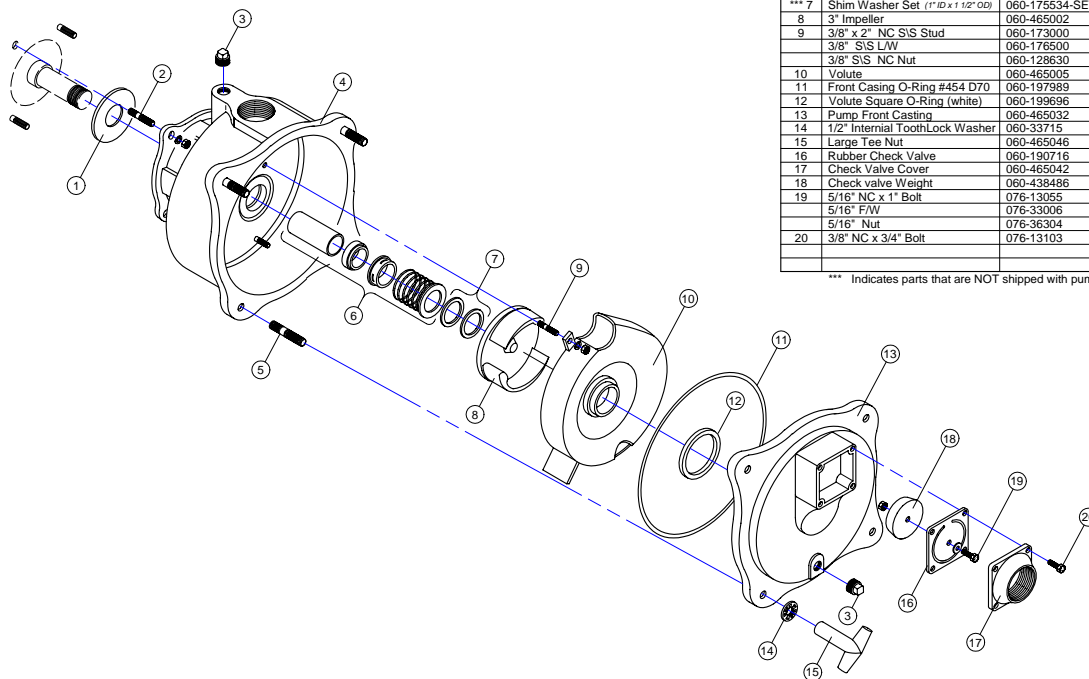

PU-3G ASSEMBLY PARTS LIST
(#PU-3G)

REF #	DESCRIPTION	STS P/N	QTY REQ.
1	Monarch 3" Trash Pump	060-611111	1
2	Exhaust Deflector	033-277-37001-H1	1
3	EX 27 Robin Gasoline Engine	033-EX270D51011	1
4	Pump Support Tab	SR-15011-B	1
5	3/8" x 1 1/4" Bolt	076-13107	5
	3/8" L/W	076-33622	5
	3/8" F/W	076-33008	5
	3/8" Nut	076-36306	5
6	Engine / Pump Mount Base	SR-75013	1
7	3/8" x 2" Bolt	076-13111	4
	3/8" F/W	076-33008	4
	3/8" L/W	076-33622	4
	3/8" Nut	076-36306	4

EX-27 ENGINE

TSP-3 ASSEMBLY PARTS LIST
(P/N #060-611111)

REF #	DESCRIPTION	STS PART NUMBER	QTY REQ.
1	Rubber Flinger	060-191270	1
2	3/8" x 1 1/2" NC Stud	060-164630	4
	3/8" L/W	076-33622	4
	3/8" Nut	076-36306	4
3	3/4" NPT Pipe Plug	018-318-90160-0	1
4	Pump Rear Casting	060-465093	1
5	1/2" x 1 3/4" NC Stud	060-165240	4
	1/2" L/W	076-33626	4
	1/2" NC Nut	076-36310	4
6	3" Mechanical Seal Kit	060-240395-KIT	1
*** 7	Shim Washer Set (1" ID x 1 1/2" OD)	060-175534-SET	1
8	3" Impeller	060-465002	1
9	3/8" x 2" NC SIS Stud	060-173000	2
	3/8" SIS L/W	060-178500	2
	3/8" SIS NC Nut	060-128630	2
10	Volute	060-465005	1
11	Front Casing O-Ring #454 D70	060-197989	1
12	Volute Square O-Ring (white)	060-199696	1
13	Pump Front Casting	060-465032	1
14	1/2" Internal ToothLock Washer	060-33715	4
15	Large Tee Nut	060-465046	4
16	Rubber Check Valve	060-190716	1
17	Check Valve Cover	060-465042	1
18	Check valve Weight	060-438486	1
19	5/16" NC x 1" Bolt	076-13055	1
	5/16" F/W	076-33006	1
	5/16" Nut	076-36304	1
20	3/8" NC x 3/4" Bolt	076-13103	4

*** Indicates parts that are NOT shipped with pump assembly.

TSP-3