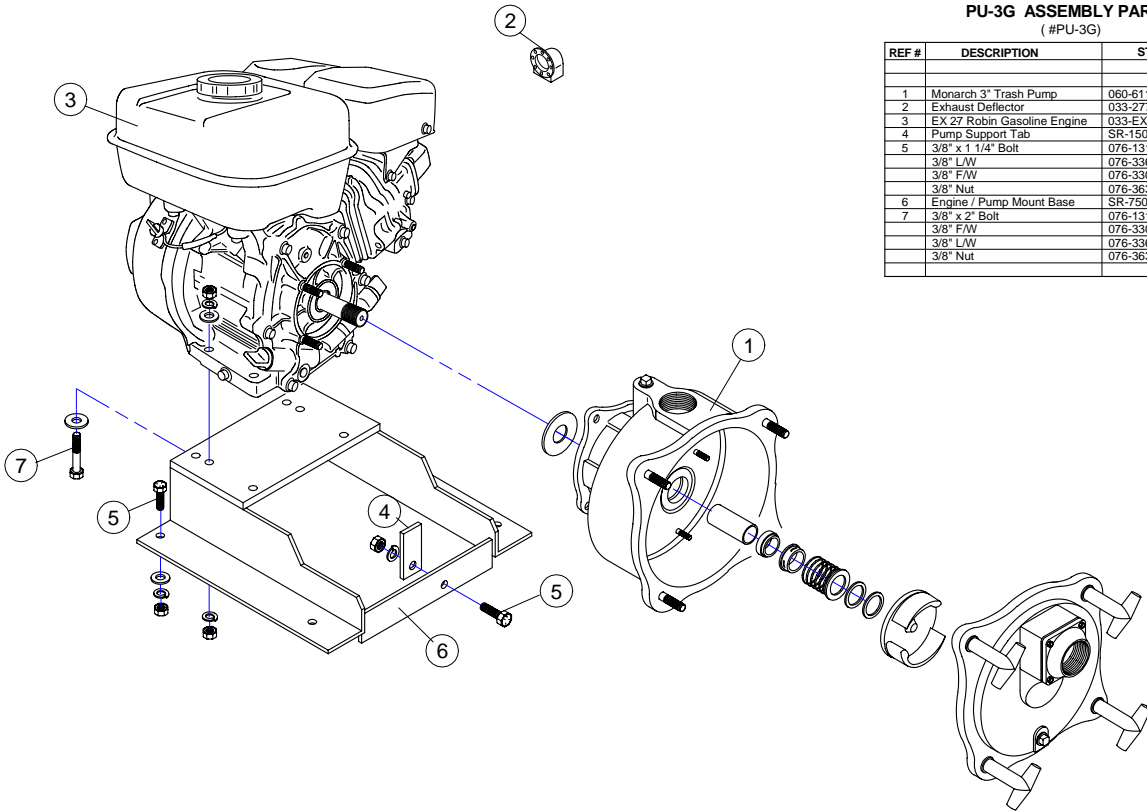

PU-3G ASSEMBLY PARTS LIST
(#PU-3G)

REF #	DESCRIPTION	STS P/N	QTY REQ.
1	Monarch 3" Trash Pump	060-611111	1
2	Exhaust Deflector	033-277-37001-H1	1
3	EX 27 Robin Gasoline Engine	033-EX270D51011	1
4	Pump Support Tab	SR-15011-B	1
5	3/8" x 1 1/4" Bolt	076-13107	5
	3/8" L/W	076-33622	5
	3/8" F/W	076-33008	5
	3/8" Nut	076-36306	5
6	Engine / Pump Mount Base	SR-75013	1
7	3/8" x 2" Bolt	076-13111	4
	3/8" F/W	076-33008	4
	3/8" L/W	076-33622	4
	3/8" Nut	076-36306	4

EX-27 ENGINE