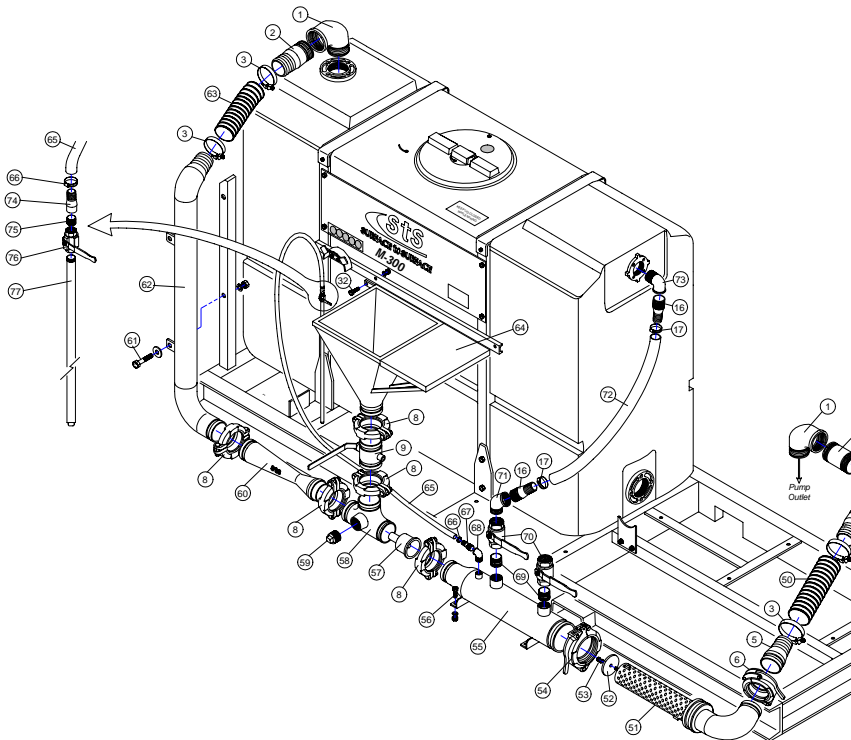

BU-300 ASSEMBLY PARTS LIST
(P/N #BU-300)

REF #	DESCRIPTION	STS PART NUMBER	QTY REQ.
1	3" NPT 90° Street Elbow	018-310-01760-3	3
2	3" NPT X Hose Barb	018-1661268258	3
3	3" Band Clamp	025-M0-86	6
4	3" Flex Hose	JR-3019-C	1
5	3" Groove x Hose Barb	020-1661-268287	2
6	3" Hinge-Loc Coupler	020-390-20006-1	3
7	3" Grooved 90° Elbow	020-390-01428-4	2
8	3" Groove-Loc Coupler	020-390-00030-5	8
9	3" Grooved Butterfly Valve	023-7005-01139	2
10	3" Grooved x NPT Suction Tee	020-9902900175	1
11	3" Grooved End Cap	020-390-03018-7	1
12	3" Tank Bung	086-3" TANK BUNG	2
13	90° PVC Suction Elbow	JR-3021-B	1
14	300 gal. Tank	086-MNP250NF	1
15	1 1/2" Tank Bung	086-1.5 BUNG	1
16	1 1/2" NPT X Hose Barb	018-1661268233	3
17	1 1/2" Gear Clamp	025-HS 28	4
18	1 1/2" Rubber Hose	SR-75078-B	1
19	Jet Gun Casting	JR-3020	1
20	1/4" x 1 1/2" Bolt	076-13009	2
	1/4" LW	076-33618	2
	1/4" FW	076-33004	2
	1/4" Nut	076-36302	2
21	Tank Up-rite (back side)	JR-3013	1
22	1/4" x 3/4" Bolt	076-13003	4
	1/4" LW	076-33618	4
23	Tank Straps	JR-3017	2
24	Security Screws	076-113400032SS	2
25	3/16" Poly Nylon Rope	084-3/16 ROPE	18"
26	1/4" x 1/2" Bolt	076-13001	4
	1/4" LW	076-33618	4
27	45° PVC Return Elbow	JR-3021-A	1
28	Tank Up-rite (hopper side)	JR-3012	1
29			
30	Sign Plate	JR-3047	1
31	Wash Wand Holder	SR-75017	1
32	3/8" x 1 1/4" Bolt	076-13107	2
	3/8" LW	076-33622	2
33	Operators Manual Holder	084-9000-07	1
	3/16" Rivet	076-41228	2
34	1/2" x 1" Bolt	076-13205	8
	1/2" LW	076-33626	1
35	Decal Set	070-BU-300SET	1
36	Serial Number Plate	071-ST5-001-300	1
37	Safety Decals	070-BU HCS KIT	1
38	Jet Gun Mounting Bar	SR-75049	1
39	3/8" x 3" Bolt	076-13115	6
	3/8" FW	076-33038	6
	3/8" LW	076-33622	6
	3/8" Nut	076-36306	6
40	Pipe Support	JR-3011	1
41			
42	Engine Mount Spacers	SR-75016	4
43	Base Frame	JR-301	1
44	2" Bottom Drain Bung	086-BF220BD	1
45	5/16" x 1" Bolt	076-13055	2
	5/16" LW	076-33620	2