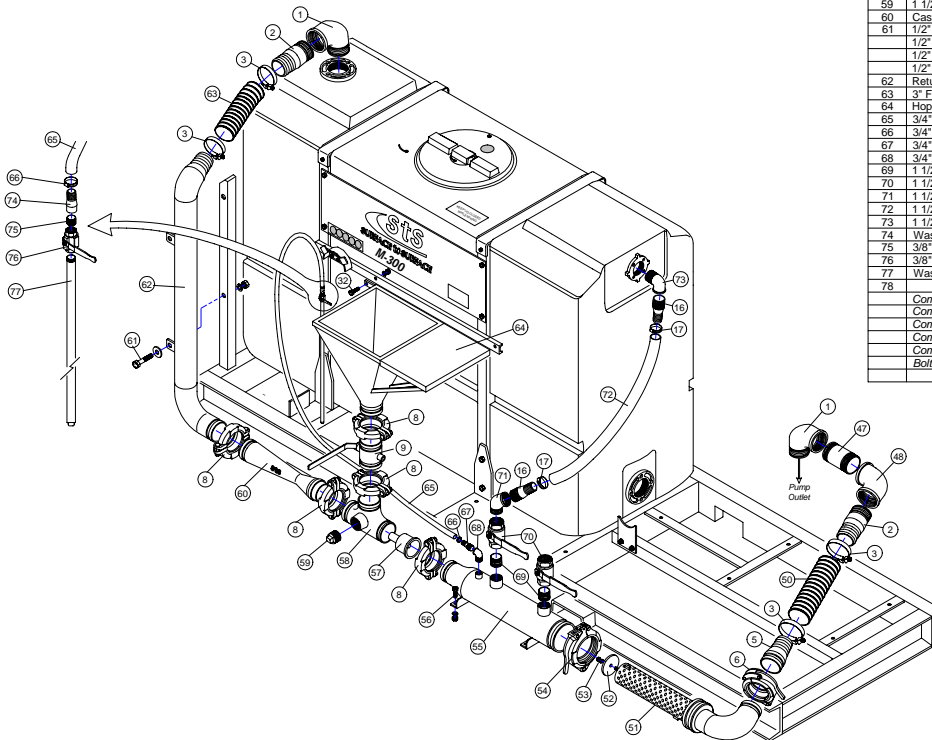

BU-300 ASSEMBLY PARTS LIST
(P/N #BU-300)

| REF # | DESCRIPTION | STS PART NUMBER | QTY REQ. |
|-------|------------------------------|------------------|----------|
| 1 | 3" NPT 90° Street Elbow | 018-310-01760-3 | 3 |
| 2 | 3" NPT X Hose Barb | 018-1661268258 | 3 |
| 3 | 3" Band Clamp | 025-M0-86 | 6 |
| 4 | 3" Flex Hose | JR-3019-C | 1 |
| 5 | 3" Groove x Hose Barb | 020-1661-268287 | 2 |
| 6 | 3" Hinge-Loc Coupler | 020-390-20006-1 | 3 |
| 7 | 3" Grooved 90° Elbow | 020-390-01428-4 | 2 |
| 8 | 3" Groove-Loc Coupler | 020-390-00030-5 | 8 |
| 9 | 3" Grooved Butterfly Valve | 023-7005-01139 | 2 |
| 10 | 3" Grooved x NPT Suction Tee | 020-9902900175 | 1 |
| 11 | 3" Grooved End Cap | 020-390-03018-7 | 1 |
| 12 | 3" Tank Bung | 086-3" TANK BUNG | 2 |
| 13 | 90° PVC Suction Elbow | JR-3021-B | 1 |
| 14 | 300 gal. Tank | 086-MNP250NF | 1 |
| 15 | 1 1/2" Tank Bung | 086-1.5 BUNG | 1 |
| 16 | 1 1/2" NPT X Hose Barb | 018-1661268233 | 3 |
| 17 | 1 1/2" Gear Clamp | 025-HS 28 | 4 |
| 18 | 1 1/2" Rubber Hose | SR-75078-B | 1 |
| 19 | Jet Gun Casting | JR-3020 | 1 |
| 20 | 1/4" x 1 1/2" Bolt | 076-13009 | 2 |
| | 1/4" LW | 076-33618 | 2 |
| | 1/4" FW | 076-33004 | 2 |
| | 1/4" Nut | 076-36302 | 2 |
| 21 | Tank Up-rite (back side) | JR-3013 | 1 |
| 22 | 1/4" x 3/4" Bolt | 076-13003 | 4 |
| | 1/4" LW | 076-33618 | 4 |
| 23 | Tank Straps | JR-3017 | 2 |
| 24 | Security Screws | 076-113400032SS | 2 |
| 25 | 3/16" Poly Nylon Rope | 084-3/16 ROPE | 18" |
| 26 | 1/4" x 1/2" Bolt | 076-13001 | 4 |
| | 1/4" LW | 076-33618 | 4 |
| 27 | 45° PVC Return Elbow | JR-3021-A | 1 |
| 28 | Tank Up-rite (hopper side) | JR-3012 | 1 |
| 29 | | | |
| 30 | Sign Plate | JR-3047 | 1 |
| 31 | Wash Wand Holder | SR-75017 | 1 |
| 32 | 3/8" x 1 1/4" Bolt | 076-13107 | 2 |
| | 3/8" LW | 076-33622 | 2 |
| 33 | Operators Manual Holder | 084-9000-07 | 1 |
| | 3/16" Rivet | 076-41228 | 2 |
| 34 | 1/2" x 1" Bolt | 076-13205 | 8 |
| | 1/2" LW | 076-33626 | 1 |
| 35 | Decal Set | 070-BU-300SET | 1 |
| 36 | Serial Number Plate | 071-ST5-001-300 | 1 |
| 37 | Safety Decals | 070-BU HCS KIT | 1 |
| 38 | Jet Gun Mounting Bar | SR-75049 | 1 |
| 39 | 3/8" x 3" Bolt | 076-13115 | 6 |
| | 3/8" FW | 076-33038 | 6 |
| | 3/8" LW | 076-33622 | 6 |
| | 3/8" Nut | 076-36306 | 6 |
| 40 | Pipe Support | JR-3011 | 1 |
| 41 | | | |
| 42 | Engine Mount Spacers | SR-75016 | 4 |
| 43 | Base Frame | JR-301 | 1 |
| 44 | 2" Bottom Drain Bung | 086-BF220BD | 1 |
| 45 | 5/16" x 1" Bolt | 076-13055 | 2 |
| | 5/16" LW | 076-33620 | 2 |