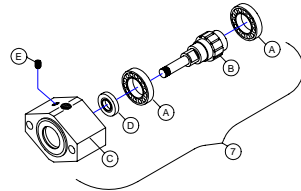

REF #	DESCRIPTION	STS PART NUMBER	QTY REQ.
A	Bearing	036-6010/C3	1
B	Machined Shaft	036-300-J3A	1
C	Bearing Block Housing	036-300-2	1
D	Hydraulic Shaft Seal	036-BAB-45-62-7	1
E	1/8" NPT Pipe Plug	018-318-90352-3	1