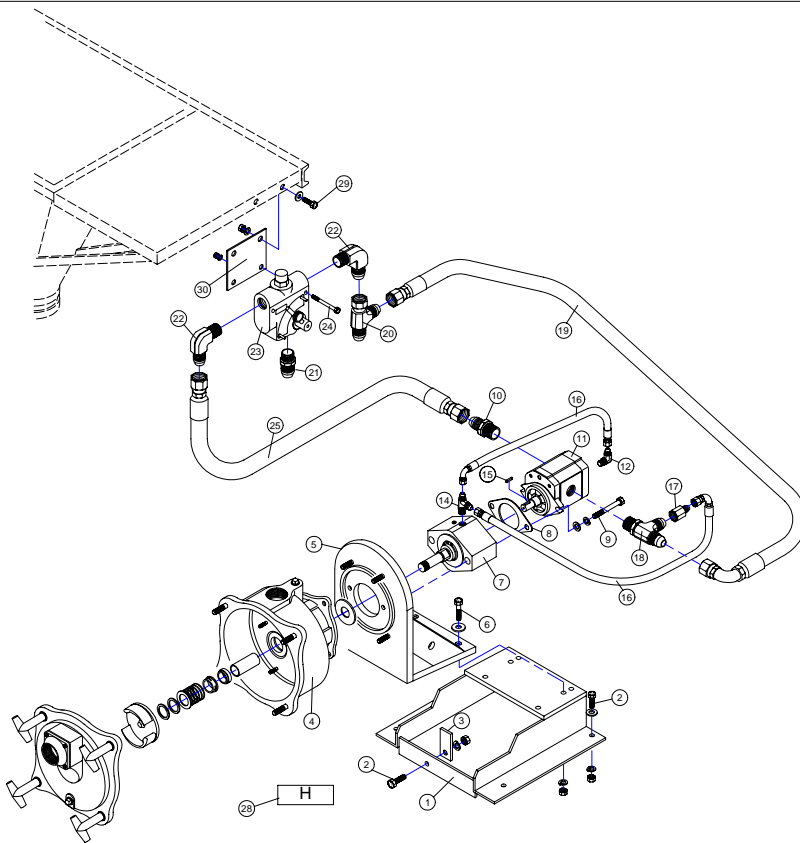

PU-H3 ASSEMBLY PARTS LIST
(P/N #PU-H3)

REF #	DESCRIPTION	STS PART NUMBER	QTY REQ.
1	Motor / Pump Mounting Base	SR-75013	1
2	3/8" x 1 1/4" Bolt	076-13107	5
	3/8" L/W	076-33622	5
	3/8" Nut	076-36306	5
3	Pump Support Tab	SR-15011-B	1
4	Monarch 3" Trash Pump	060-611111	1
5	Bearing Block Mount	HTSP3-04	1
6	3/8" x 2" Bolt	076-13111	4
	3/8" F/W	076-33008	4
	3/8" L/W	076-33622	4
	3/8" Nut	076-36306	4
7	Bearing Block	HTSP3-02	1
8	Bearing Block / Motor Gasket	036-200-06	1
9	3/8" x 4 1/4" SHCS	076-23320	2
	3/8" F/W	076-33008	2
	3/8" L/W	076-33622	2
10	5/8" ORB x 5/8" JIC	029-0503-10-10	1
11	Hydraulic Motor (SNM2/11)	039-B1212004300	1
12	3/8" ORB x 3/8" JIC 90° Elbow	029-2503-6-6	1
13			
14	#6 JIC x 3/8" NPT TEE	029-013T-6-6	1
15	Key (c/w Hyd. Motor)	-----	
16	3/8" Hyd. Hose	M-750HD-H03	2
17	5/8" x 3/8" JIC Reducing Adpt	029-0603-10-6	1
	5/8" JIC Sleeve Nut	029-06B-10	1
18	5/8" JIC x 5/8" ORB TEE	029-053T-10-10	1
19	5/8" Hyd. Hose	HTSP3-12-B	1
20	5/8" JIC Swivel Nut Run TEE	029-063T-10-10	1
21	3/4" NPT x 5/8" JIC Male Adpt	029-0103-12-10	1
22	3/4" NPT x 5/8" JIC 90° Elbow	029-2103-12-10	2
23	Hydraulic Flow Control	046-SDCF755M	1
24	1/4" x 2 1/2" Bolt	076-13013	2
	1/4" L/W	076-33618	2
	1/4" Nut	076-36302	2
25	5/8" Hyd. Hose	HTSP3-12-A	1
26			
27	3/8" x 1" Bolt	076-13105	1
	3/8" L/W	076-33622	1
28	"H" Decal	STS-030-G	1
29	5/16" x 1" Bolt	076-13055	2
	5/16" F/W	076-33006	2
	5/16" L/W	076-33620	2
	5/16" Nut	076-36304	2
30	Brand Hyd Mount	JR-3301	1

PU-M3H ASSEMBLY PARTS LIST
(P/N #HTSP3-02)