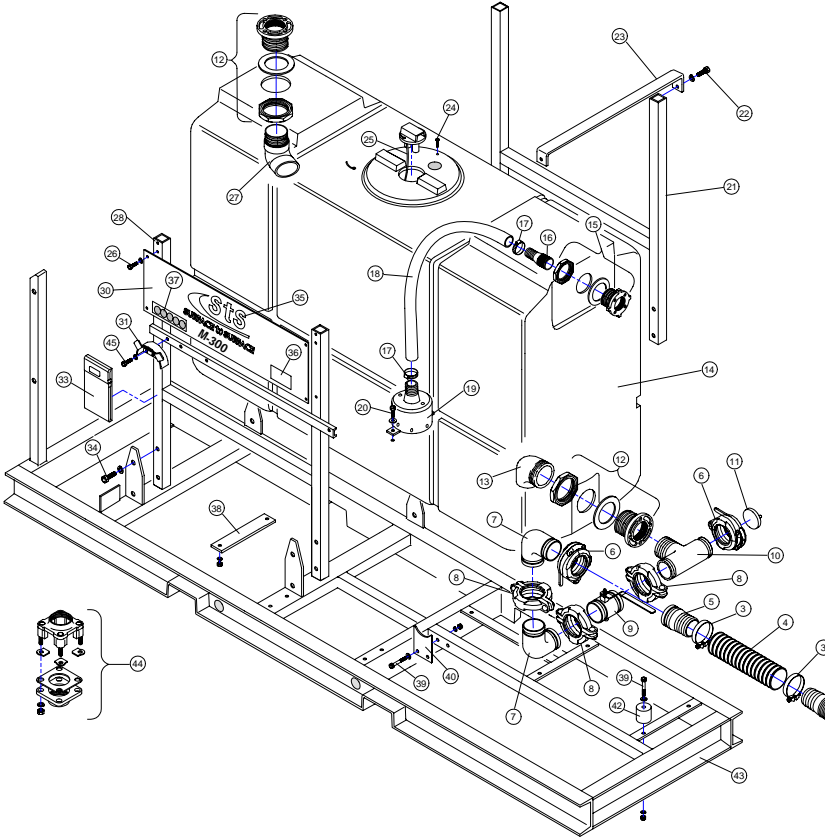

BU-300 ASSEMBLY PARTS LIST
(P/N #BU-300)

| REF # | DESCRIPTION | STS PART NUMBER | QTY REQ. |
|-------|------------------------------|------------------|----------|
| 1 | 3" NPT 90° Street Elbow | 018-310-01760-3 | 3 |
| 2 | 3" NPT X Hose Barb | 018-1661268258 | 3 |
| 3 | 3" Band Clamp | 025-M0-86 | 6 |
| 4 | 3" Flex Hose | JR-3019-C | 1 |
| 5 | 3" Groove x Hose Barb | 020-1661-268287 | 2 |
| 6 | 3" Hinge-Loc Coupler | 020-390-20006-1 | 3 |
| 7 | 3" Grooved 90° Elbow | 020-390-01428-4 | 2 |
| 8 | 3" Groove-Loc Coupler | 020-390-00030-5 | 8 |
| 9 | 3" Grooved Butterfly Valve | 023-7005-01139 | 2 |
| 10 | 3" Grooved x NPT Suction Tee | 020-9902900175 | 1 |
| 11 | 3" Grooved End Cap | 020-390-03018-7 | 1 |
| 12 | 3" Tank Bung | 086-3" TANK BUNG | 2 |
| 13 | 90° PVC Suction Elbow | JR-3021-B | 1 |
| 14 | 300 gal. Tank | 086-MNP250NF | 1 |
| 15 | 1 1/2" Tank Bung | 086-1.5 BUNG | 1 |
| 16 | 1 1/2" NPT X Hose Barb | 018-1661268233 | 3 |
| 17 | 1 1/2" Gear Clamp | 025-HS 28 | 4 |
| 18 | 1 1/2" Rubber Hose | SR-75078-B | 1 |
| 19 | Jet Gun Casting | JR-3020 | 1 |
| 20 | 1/4" x 1 1/2" Bolt | 076-13009 | 2 |
| | 1/4" LW | 076-33618 | 2 |
| | 1/4" FW | 076-33004 | 2 |
| | 1/4" Nut | 076-36302 | 2 |
| 21 | Tank Up-rite (back side) | JR-3013 | 1 |
| 22 | 1/4" x 3/4" Bolt | 076-13003 | 4 |
| | 1/4" LW | 076-33618 | 4 |
| 23 | Tank Straps | JR-3017 | 2 |
| 24 | Security Screws | 076-113400032SS | 2 |
| 25 | 3/16" Poly Nylon Rope | 084-3/16 ROPE | 18" |
| 26 | 1/4" x 1/2" Bolt | 076-13001 | 4 |
| | 1/4" LW | 076-33618 | 4 |
| 27 | 45° PVC Return Elbow | JR-3021-A | 1 |
| 28 | Tank Up-rite (hopper side) | JR-3012 | 1 |
| 29 | | | |
| 30 | Sign Plate | JR-3047 | 1 |
| 31 | Wash Wand Holder | SR-75017 | 1 |
| 32 | 3/8" x 1 1/4" Bolt | 076-13107 | 2 |
| | 3/8" LW | 076-33622 | 2 |
| 33 | Operators Manual Holder | 084-9000-07 | 1 |
| | 3/16" Rivet | 076-41228 | 2 |
| 34 | 1/2" x 1" Bolt | 076-13205 | 8 |
| | 1/2" LW | 076-33626 | 1 |
| 35 | Decal Set | 070-BU-300SET | 1 |
| 36 | Serial Number Plate | 071-ST5-001-300 | 1 |
| 37 | Safety Decals | 070-BU HCS KIT | 1 |
| 38 | Jet Gun Mounting Bar | SR-75049 | 1 |
| 39 | 3/8" x 3" Bolt | 076-13115 | 6 |
| | 3/8" FW | 076-33038 | 6 |
| | 3/8" LW | 076-33622 | 6 |
| | 3/8" Nut | 076-36306 | 6 |
| 40 | Pipe Support | JR-3011 | 1 |
| 41 | | | |
| 42 | Engine Mount Spacers | SR-75016 | 4 |
| 43 | Base Frame | JR-301 | 1 |
| 44 | 2" Bottom Drain Bung | 086-BF220BD | 1 |
| 45 | 5/16" x 1" Bolt | 076-13055 | 2 |
| | 5/16" LW | 076-33620 | 2 |