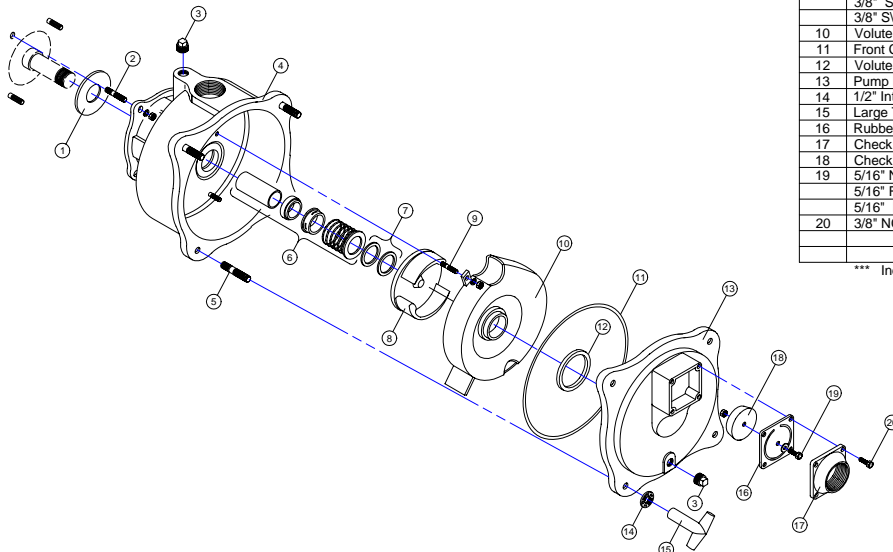

TSP-3 ASSEMBLY PARTS LIST
(P/N #060-611111)

REF #	DESCRIPTION	STS PART NUMBER	QTY REQ.
1	Rubber Flinger	060-191270	1
2	3/8" x 1 1/2" NC Stud	060-164630	4
	3/8" L/W	076-33622	4
	3/8" Nut	076-36306	4
3	3/4" NPT Pipe Plug	018-318-90160-0	1
4	Pump Rear Casting	060-465093	1
5	1/2" x 1 3/4" NC Stud	060-165240	4
	1/2" L/W	076-33626	4
	1/2" NC Nut	076-36310	4
6	3" Mechanical Seal Kit	060-240395-KIT	1
*** 7	Shim Washer Set (1" ID x 1 1/2" OD)	060-175534-SET	1
8	3" Impeller	060-465002	1
9	3/8" x 2" NC SIS Stud	060-173000	2
	3/8" SIS L/W	060-176500	2
	3/8" SIS NC Nut	060-128630	2
10	Volute	060-465005	1
11	Front Casing O-Ring #454 D70	060-197989	1
12	Volute Square O-Ring (white)	060-199696	1
13	Pump Front Casting	060-465032	1
14	1/2" Internal ToothLock Washer	060-33715	4
15	Large Tee Nut	060-465046	4
16	Rubber Check Valve	060-190716	1
17	Check Valve Cover	060-465042	1
18	Check valve Weight	060-438486	1
19	5/16" NC x 1" Bolt	076-13055	1
	5/16" F/W	076-33006	1
	5/16" Nut	076-36304	1
20	3/8" NC x 3/4" Bolt	076-13103	4

*** Indicates parts that are NOT shipped with pump assembly.