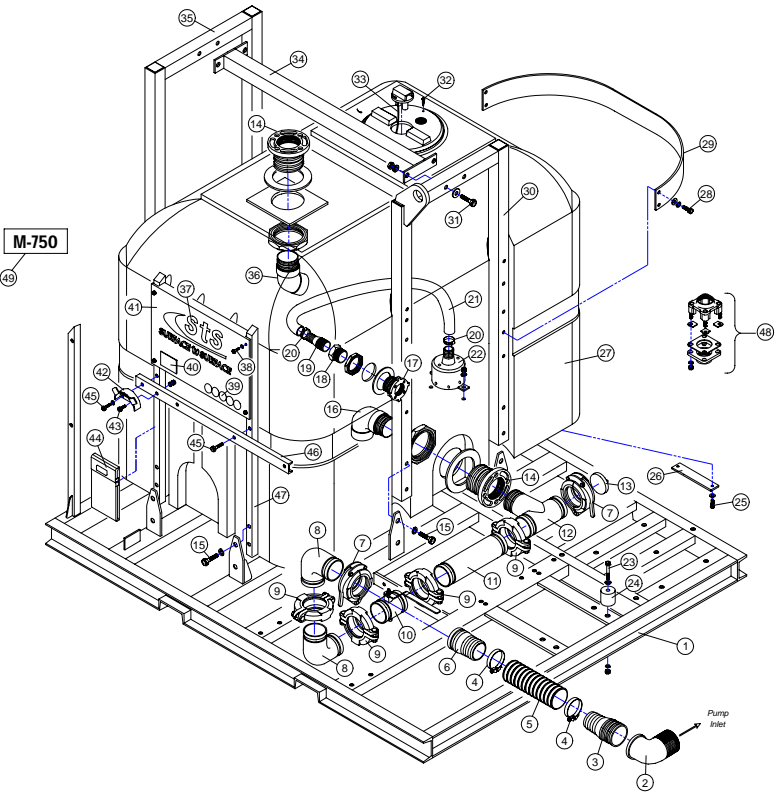

BU-750 ASSEMBLY PARTS LIST
(P/N #BU-750)

REF #	DESCRIPTION	STS PART NUMBER	QTY REQ.
1	Skid Frame	SR-75001	1
2	4" NPT 90° Street Elbow	018-310-01780-1	3
3	4" NPT x Hose Barb	018-1661268266	2
4	4" Band Clamp	025-M8-113	6
5	4" Flex Hose	SR-75078-D	1
6	4" Groove x Hose Barb	020-004-00109-9	2
7	4" Hinge-Loc Coupler	020-390-20010-3	3
8	4" Grooved 90° Elbow	020-390-01430-6	2
9	4" Groove-Loc Coupler	020-390-00034-7	9
10	4" Grooved Butterfly Valve	023-7005-011403	2
11	4" Sched. 40 Suction Pipe	SR-75073	1
12	Suction Tee	020-9902001503	1
13	Grooved End Cap	020-390-03022-9	1
14	4" Tank Bung	086-4" TANK BUNG	2
15	1/2" x 1" Bolt	076-13205	12
16	1/2" L/W	076-33626	12
17	90° PVC Suction Elbow	SR-75075-A	1
18	2" Tank Bung	086-2" TANK BUNG	1
19	2" x 1 1/2" NPT Pipe Bushing	018-318-90768-0	1
20	1 1/2" NPT x Hose Barb	018-1661268233	1
21	1 1/2" Rubber Hose	025-HS-28	2
22	Jet Gun Casting	SR-75079-B	1
23	7/16" x 3" Bolt	076-13165	4
24	7/16" F/W	076-33010	4
25	7/16" L/W	076-33624	4
26	7/16" Nut	076-36308	4
27	750 gal. Tank	86-T630	1
28	3/8" x 1 1/2" Bolt	076-13105	8
29	3/8" L/W	076-33622	8
30	3/8" F/W	076-33008	8
31	Tank Strap	SR-75089	2
32	Tank Up-rite (with eye)	SR-75010	1
33	5/8" x 4" Gr. 8 Bolt	076-15319	4
34	5/8" F/W	076-33016	4
35	5/8" L/W	076-33630	4
36	5/8" Nut	076-36314	4
37	Security Screw	076-1Y3400032SS	2
38	3/16" Poly Nylon Rope	084-3/16 ROPE	18'
39	Tank Support Cross Member	SR-75067	1
40	Tank Up-rite	SR-75011	1
41	45" PVC Return Elbow	SR-75075-B	1
42	Decal Set	070-BU-750SET	1
43	1/4" x 1/2" Bolt	076-13001	4
44	1/4" L/W	076-33618	4
45	Safety Decals	070-BU HCS KIT	1
46	Serial Number Plate	071-STS-001-750	1
47	Sign Plate	SR-75068	1
48	Wash Wand Holder	SR-75017	1
49	3/8" x 1" Bolt	076-13105	2
50	3/8" L/W	076-33622	2
51	3/8" Nut	076-36306	2
52	Operators Manual Holder	084-9000-07	1
53	3/16" Rivet	076-41228	2
54	3/8" x 1 1/2" Bolt	076-13109	3
55	3/8" L/W	076-33622	3
56	3/8" Nut	076-36306	1
57	3/8" F/W	076-33008	8
58	Hopper Mount	SR-75012-A	1
59	Hopper Post	SR-75069	2
60	2" Bottom Drain Bung	086-BF220BD	1
61	M-750" Decal	070-STS-028-A	1
62	4" NPT Pipe Nipple	018-330-5440-4	1
63	4" NPT 90° Elbow	018-310-00260-5	1
64	Pump Outlet Pipe	SR-75052	1
65	4" Flex Hose	SR-75078-C	1
66	Filter Shear Carriage	SR-75028	1
67	Filter Shear Carriage End Cap	SR-75030-4	1
68	5/16" NC Nut	076-36304	1
69	5/16" L/W	076-33620	1
70	5" Hinge-Loc Coupler	020-390-20060-8	1
71	Filter Shear Housing	SR-75026	1
72	2" NPT Pipe Plug	018-318-90256-6	2
73	3/8" x 1 1/4" Bolt	076-13107	4
74	3/8" F/W	076-33008	4
75	3/8" L/W	076-33622	4
76	3/8" Nut	076-36306	4
77	Jetting Nozzel	SR-75020-NE	1
78	Jetting Tee	SR-75021	1
79	Venturi Tube	SR-75022	1
80	Return Pipe	SR-75038	1
81	1/2" x 2 1/2" Bolt	076-13213	2
82	1/2" F/W	076-33012	2
83	1/2" L/W	076-33626	2
84	1/2" Nut	076-36310	2
85	4" Flex Hose	SR-75078-E	1
86	2" NPT x Close Nipple	018-330-03700-3	2
87	2" Ball Valve	022-423-00014-0	2
88	2" NPT 45° Street Elbow	018-310-02820-4	1
89	2" NPT x Hose Barb	018-1661268241	2
90	2" Gear Clamp	025-HS-32	2
91	2" Rubber Hose	SR-75078-A	1
92	2" NPT 90° Street Elbow	018-310-01720-7	1
93	Hopper with Table	SR-75032	1
94	3/4" NPT 90° Street Elbow	018-310-01640-7	1
95	3/4" NPT x Hose Barb	018-1661268225	1
96	3/4" Gear Clamp	025-HS-12	2
97	3/4" Rubber Hose	SR-75074-H	1
98	1 1/2" NPT Pipe Plug	018-318-90252-5	1
99	Wash Wand Adaptor	SR-75043	1
100	3/8" NPT x Close Nipple	018-330-00980-4	1
101	3/8" Ball Valve	022-423-00002-5	1
102	Wash Wand	SR-75047	1
103	Pipe Support	SR-75001-J	1
104	3/8" x 1 1/2" Bolt	076-13109	2
105	3/8" L/W	076-33622	2
106	3/8" F/W	076-33008	2
107	3/8" Nut	076-36306	2