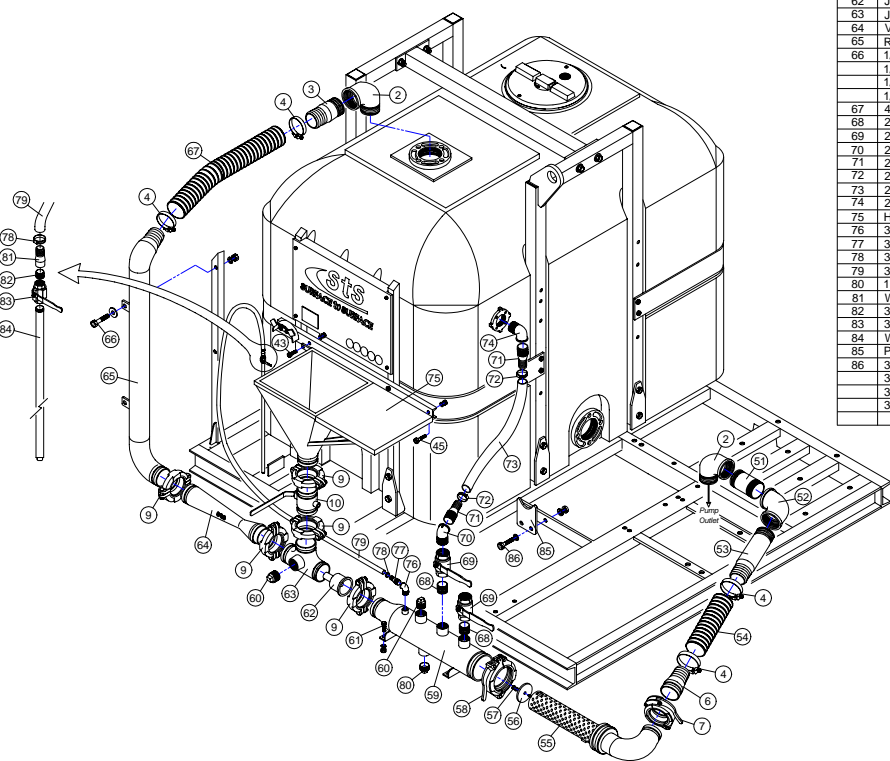

**BU-750 ASSEMBLY PARTS LIST**  
(P/N #BU-750)

REF #	DESCRIPTION	STS PART NUMBER	QTY REQ.
1	Skid Frame	SR-75001	1
2	4" NPT 90° Street Elbow	018-310-01780-1	3
3	4" NPT x Hose Barb	018-1661268266	2
4	4" Band Clamp	025-M8-113	6
5	4" Flex Hose	SR-75078-D	1
6	4" Groove x Hose Barb	020-004-00109-9	2
7	4" Hinge-Loc Coupler	020-390-20010-3	3
8	4" Grooved 90° Elbow	020-390-01430-6	2
9	4" Groove-Loc Coupler	020-390-00034-7	9
10	4" Grooved Butterfly Valve	023-7005-011403	2
11	4" Sched. 40 Suction Pipe	SR-75073	1
12	Suction Tee	020-9902001503	1
13	Grooved End Cap	020-390-03022-9	1
14	4" Tank Bung	086-4" TANK BUNG	2
15	1/2" x 1" Bolt	076-13205	12
16	1/2" L/W	076-33626	12
17	90° PVC Suction Elbow	SR-75075-A	1
18	2" Tank Bung	086-2" TANK BUNG	1
19	2" x 1 1/2" NPT Pipe Bushing	018-318-90768-0	1
20	1 1/2" NPT x Hose Barb	018-1661268233	1
21	1 1/2" Rubber Hose	025-HS-28	2
22	Jet Gun Casting	SR-75079-B	1
23	7/16" x 3" Bolt	076-13165	4
24	7/16" F/W	076-33010	4
25	7/16" L/W	076-33624	4
26	7/16" Nut	076-36308	4
27	750 gal. Tank	86-T630	1
28	3/8" x 1 1/2" Bolt	076-13105	8
29	3/8" L/W	076-33622	8
30	3/8" F/W	076-33008	8
31	Tank Strap	SR-75089	2
32	Tank Up-rite (with eye)	SR-75010	1
33	5/8" x 4" Gr. 8 Bolt	076-15319	4
34	5/8" F/W	076-33016	4
35	5/8" L/W	076-33630	4
36	5/8" Nut	076-36314	4
37	Security Screw	076-1Y3400032SS	2
38	3/16" Poly Nylon Rope	084-3/16 ROPE	18'
39	Tank Support Cross Member	SR-75067	1
40	Tank Up-rite	SR-75011	1
41	45" PVC Return Elbow	SR-75075-B	1
42	Decal Set	070-BU-750SET	1
43	1/4" x 1/2" Bolt	076-13001	4
44	1/4" L/W	076-33618	4
45	Safety Decals	070-BU HCS KIT	1
46	Serial Number Plate	071-STS-001-750	1
47	Sign Plate	SR-75068	1
48	Wash Wand Holder	SR-75017	1
49	3/8" x 1" Bolt	076-13105	2
50	3/8" L/W	076-33622	2
51	3/8" Nut	076-36306	2
52	Operators Manual Holder	084-9000-07	1
53	3/16" Rivet	076-41228	2
54	3/8" x 1 1/2" Bolt	076-13109	3
55	3/8" L/W	076-33622	3
56	3/8" Nut	076-36306	1
57	3/8" F/W	076-33008	8
58	Hopper Mount	SR-75012-A	1
59	Hopper Post	SR-75069	2
60	2" Bottom Drain Bung	086-BF220BD	1
61	M-750" Decal	070-STS-028-A	1
62	4" NPT Pipe Nipple	018-330-5440-4	1
63	4" NPT 90° Elbow	018-310-00260-5	1
64	Pump Outlet Pipe	SR-75052	1
65	4" Flex Hose	SR-75078-C	1
66	Filter Shear Carriage	SR-75028	1
67	Filter Shear Carriage End Cap	SR-75030-4	1
68	5/16" NC Nut	076-36304	1
69	5/16" L/W	076-33620	1
70	5" Hinge-Loc Coupler	020-390-20060-8	1
71	Filter Shear Housing	SR-75026	1
72	2" NPT Pipe Plug	018-318-90256-6	2
73	3/8" x 1 1/4" Bolt	076-13107	4
74	3/8" F/W	076-33008	4
75	3/8" L/W	076-33622	4
76	3/8" Nut	076-36306	4
77	Jetting Nozzel	SR-75020-NE	1
78	Jetting Tee	SR-75021	1
79	Venturi Tube	SR-75022	1
80	Return Pipe	SR-75038	1
81	1/2" x 2 1/2" Bolt	076-13213	2
82	1/2" F/W	076-33012	2
83	1/2" L/W	076-33626	2
84	1/2" Nut	076-36310	2
85	4" Flex Hose	SR-75078-E	1
86	2" NPT x Close Nipple	018-330-03700-3	2
87	2" Ball Valve	022-423-00014-0	2
88	2" NPT 45° Street Elbow	018-310-02820-4	1
89	2" NPT x Hose Barb	018-1661268241	2
90	2" Gear Clamp	025-HS-32	2
91	2" Rubber Hose	SR-75078-A	1
92	2" NPT 90° Street Elbow	018-310-01720-7	1
93	Hopper with Table	SR-75032	1
94	3/4" NPT 90° Street Elbow	018-310-01640-7	1
95	3/4" NPT x Hose Barb	018-1661268225	1
96	3/4" Gear Clamp	025-HS-12	2
97	3/4" Rubber Hose	SR-75074-H	1
98	1 1/2" NPT Pipe Plug	018-318-90252-5	1
99	Wash Wand Adaptor	SR-75043	1
100	3/8" NPT x Close Nipple	018-330-00980-4	1
101	3/8" Ball Valve	022-423-00002-5	1
102	Wash Wand	SR-75047	1
103	Pipe Support	SR-75001-J	1
104	3/8" x 1 1/2" Bolt	076-13109	2
105	3/8" L/W	076-33622	2
106	3/8" F/W	076-33008	2
107	3/8" Nut	076-36306	2