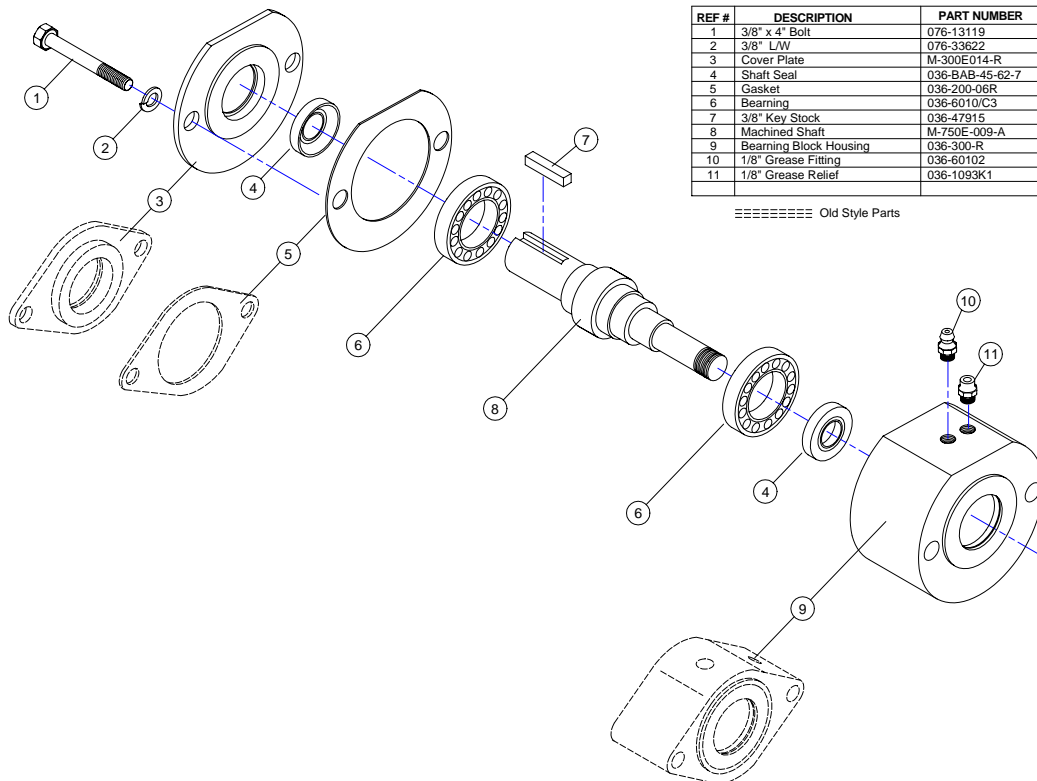

P/N #M-750E-010-A
BEARING BLOCK ASSEMBLY PARTS LIST

REF #	DESCRIPTION	PART NUMBER	QTY REQ.
1	3/8" x 4" Bolt	076-13119	2
2	3/8" L/W	076-33622	2
3	Cover Plate	M-300E014-R	1
4	Shaft Seal	036-BAB-45-62-7	2
5	Gasket	036-200-06R	1
6	Bearing	036-6010/C3	2
7	3/8" Key Stock	036-47915	2 3/8"
8	Machined Shaft	M-750E-009-A	1
9	Bearing Block Housing	036-300-R	1
10	1/8" Grease Fitting	036-60102	1
11	1/8" Grease Relief	036-1093K1	1

===== Old Style Parts