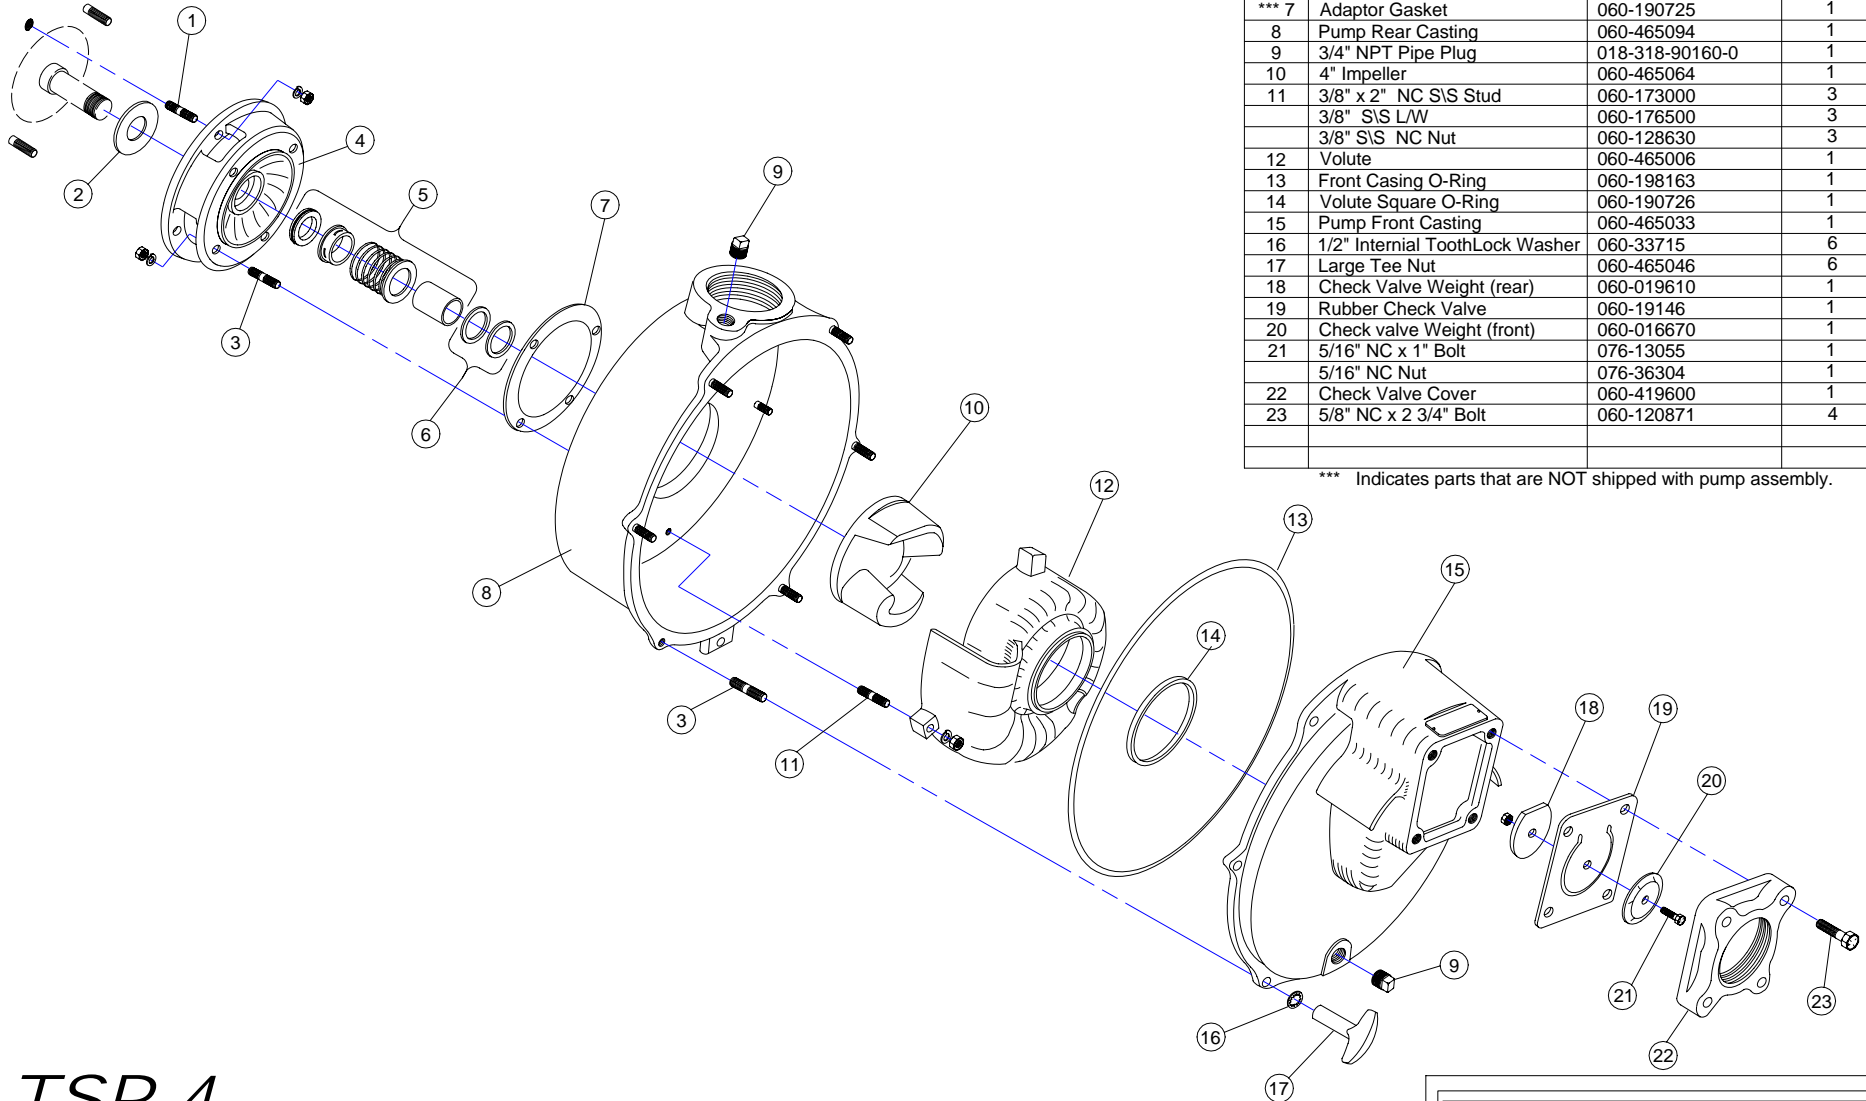

TSP-4 ASSEMBLY PARTS LIST

(P/N #060-611118)

REF #	DESCRIPTION	STS PART NUMBER	QTY REQ.
*** 1	7/16" x 1 3/4" NC Stud	060-164940	4
	7/16" L/W	076-33624	4
	7/16" NC Nut	076-36308	4
2	Rubber Flinger	060-190849	1
*** 3	1/2" x 1 3/4" NC Stud	060-165240	10
	1/2" L/W	076-33626	4
	1/2" NC Nut	076-36310	4
*** 4	Engine\Pump Adaptor	SR-75061	1
5	4" Mechanical Seal Kit	060-240396-KIT	1
*** 6	Shim Washer Set (1" ID x 1 1/2" OD)	060-175534-SET	1
*** 7	Adaptor Gasket	060-190725	1
8	Pump Rear Casting	060-465094	1
9	3/4" NPT Pipe Plug	018-318-90160-0	1
10	4" Impeller	060-465064	1
11	3/8" x 2" NC S/S Stud	060-173000	3
	3/8" S/S L/W	060-176500	3
	3/8" S/S NC Nut	060-128630	3
12	Volute	060-465006	1
13	Front Casing O-Ring	060-198163	1
14	Volute Square O-Ring	060-190726	1
15	Pump Front Casting	060-465033	1
16	1/2" Internal ToothLock Washer	060-33715	6
17	Large Tee Nut	060-465046	6
18	Check Valve Weight (rear)	060-019610	1
19	Rubber Check Valve	060-19146	1
20	Check valve Weight (front)	060-016670	1
21	5/16" NC x 1" Bolt	076-13055	1
	5/16" NC Nut	076-36304	1
22	Check Valve Cover	060-419600	1
23	5/8" NC x 2 3/4" Bolt	060-120871	4

*** Indicates parts that are NOT shipped with pump assembly.

TSP-4

Surface to Surface™ Inc.

DWR. NUM. TSP-4	DATE. 12 / 07 / 06 REV.