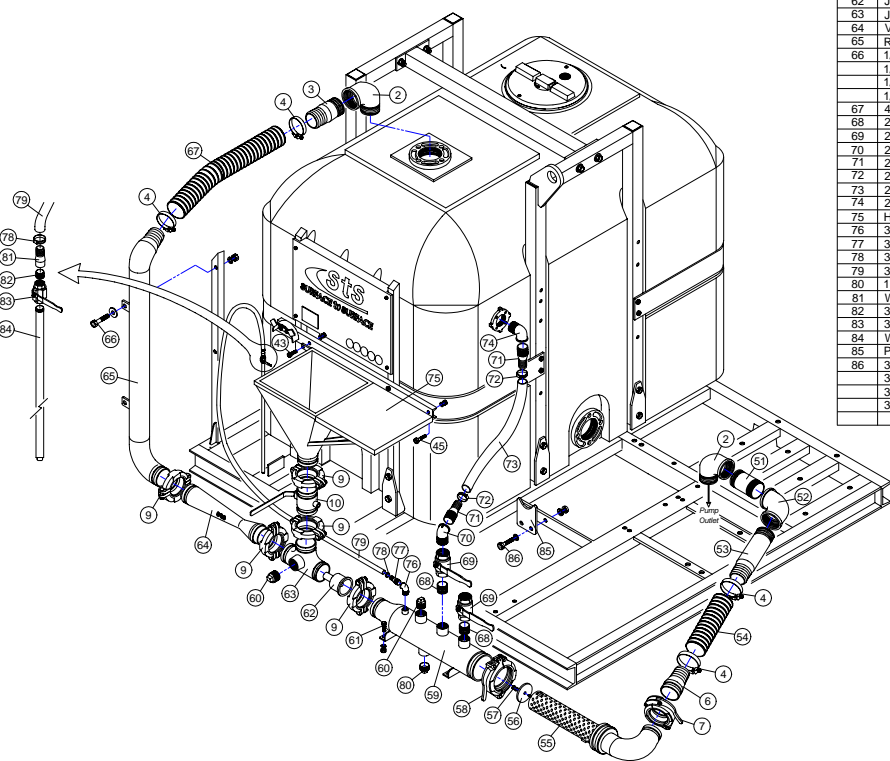

BU-750 ASSEMBLY PARTS LIST
(P/N #BU-750)

REF #	DESCRIPTION	STS PART NUMBER	QTY REQ.
1	Skid Frame	SR-75001	1
2	4" NPT 90° Street Elbow	018-310-01780-1	3
3	4" NPT x Hose Barb	018-1661268266	2
4	4" Band Clamp	025-M8-113	6
5	4" Flex Hose	SR-75078-D	1
6	4" Groove x Hose Barb	020-004-00109-9	2
7	4" Hinge-Loc Coupler	020-390-20010-3	3
8	4" Grooved 90° Elbow	020-390-01430-6	2
9	4" Groove-Loc Coupler	020-390-00034-7	9
10	4" Grooved Butterfly Valve	023-7005-011403	2
11	4" Sched. 40 Suction Pipe	SR-75073	1
12	Suction Tee	020-9902001503	1
13	Grooved End Cap	020-390-03022-9	1
14	4" Tank Bung	086-4" TANK BUNG	2
15	1/2" x 1" Bolt	076-13205	12
16	1/2" L/W	076-33626	12
17	90° PVC Suction Elbow	SR-75075-A	1
18	2" Tank Bung	086-2" TANK BUNG	1
19	1 1/2" NPT x Hose Barb	018-318-90768-0	1
20	1 1/2" Grooved 90° Elbow	018-1661268233	1
21	1 1/2" Rubber Hose	025-HS-28	2
22	Jet Gun Casting	SR-75079-B	1
23	7/16" x 3" Bolt	076-13165	4
24	7/16" F/W	076-33010	4
25	7/16" L/W	076-33624	4
26	7/16" Nut	076-36308	4
27	7/16" Nut	076-36304	4
28	24 Engine Mount Spacers	SR-75016	2
29	1/4" x 1 1/2" Bolt	076-13009	2
30	1/4" L/W	076-33618	2
31	1/4" F/W	076-33004	2
32	1/4" Nut	076-36302	2
33	Jet Gun Mounting Bar	SR-75049	1
34	750 gal. Tank	86-T630	1
35	3/8" x 1" Bolt	076-13105	8
36	3/8" L/W	076-33622	8
37	3/8" F/W	076-33008	8
38	Tank Strap	SR-75089	2
39	Tank Up-rite (with eye)	SR-75010	1
40	5/8" x 4" Gr. 8 Bolt	076-15319	4
41	5/8" F/W	076-33016	4
42	5/8" L/W	076-33630	4
43	5/8" Nut	076-36314	4
44	Security Screw	076-1Y3400032SS	2
45	3/16" Poly Nylon Rope	084-3/16 ROPE	18'
46	Tank Support Cross Member	SR-75067	1
47	Tank Up-rite	SR-75011	1
48	45° PVC Return Elbow	SR-75075-B	1
49	Decal Set	070-BU-750SET	1
50	1/4" x 1/2" Bolt	076-13001	4
51	1/4" L/W	076-33618	4
52	Safety Decals	070-BU HCS KIT	1
53	Serial Number Plate	071-STS-001-750	1
54	Sign Plate	SR-75068	1
55	Wash Wand Holder	SR-75017	1
56	3/8" x 1" Bolt	076-13105	2
57	3/8" L/W	076-33622	2
58	3/8" Nut	076-36306	2
59	Operators Manual Holder	084-9000-07	1
60	3/16" Rivet	076-41228	2
61	3/8" x 1 1/2" Bolt	076-13109	3
62	3/8" L/W	076-33622	3
63	3/8" Nut	076-36306	1
64	3/8" F/W	076-33008	8
65	Hopper Mount	SR-75012-A	1
66	Hopper Post	SR-75069	2
67	2" Bottom Drain Bung	086-BF220BD	1
68	M-750 Decal	070-STS-028-A	1
69	4" NPT Pipe Nipple	018-330-5440-4	1
70	4" NPT 90° Elbow	018-310-00260-5	1
71	Pump Outlet Pipe	SR-75052	1
72	4" Flex Hose	SR-75078-C	1
73	Filter Shear Carriage	SR-75028	1
74	Filter Shear Carriage End Cap	SR-75030-4	1
75	5/16" NC Nut	076-36304	1
76	5/16" L/W	076-33620	1
77	8" Hinge-Loc Coupler	020-390-20060-8	1
78	Filter Shear Housing	SR-75026	1
79	2" NPT Pipe Plug	018-318-90256-6	2
80	3/8" x 1 1/4" Bolt	076-13107	4
81	3/8" F/W	076-33008	4
82	3/8" L/W	076-33622	4
83	3/8" Nut	076-36306	4
84	Jetting Nozzel	SR-75020-NE	1
85	Jetting Tee	SR-75021	1
86	Venturi Tube	SR-75022	1
87	Return Pipe	SR-75038	1
88	1/2" x 2 1/2" Bolt	076-13213	2
89	1/2" F/W	076-33012	2
90	1/2" L/W	076-33626	2
91	1/2" Nut	076-36310	2
92	4" Flex Hose	SR-75078-E	1
93	2" NPT x Close Nipple	018-330-03700-3	2
94	2" Ball Valve	022-423-00014-0	2
95	2" NPT 45° Street Elbow	018-310-02820-4	1
96	2" NPT x Hose Barb	018-1661268241	2
97	2" Gear Clamp	025-HS-32	2
98	2" Rubber Hose	SR-75078-A	1
99	2" NPT 90° Street Elbow	018-310-01720-7	1
100	Hopper with Table	SR-75032	1
101	3/4" NPT 90° Street Elbow	018-310-01640-7	1
102	3/4" NPT x Hose Barb	018-1661268225	1
103	3/4" Gear Clamp	025-HS-12	2
104	3/4" Rubber Hose	SR-75074-H	1
105	1 1/2" NPT Pipe Plug	018-318-90252-5	1
106	Wash Wand Adaptor	SR-75043	1
107	3/8" NPT x Close Nipple	018-330-00980-4	1
108	3/8" Ball Valve	022-423-00002-5	1
109	Wash Wand	SR-75047	1
110	Pipe Support	SR-75001-J	1
111	3/8" x 1 1/2" Bolt	076-13109	2
112	3/8" L/W	076-33622	2
113	3/8" F/W	076-33008	2
114	3/8" Nut	076-36306	2