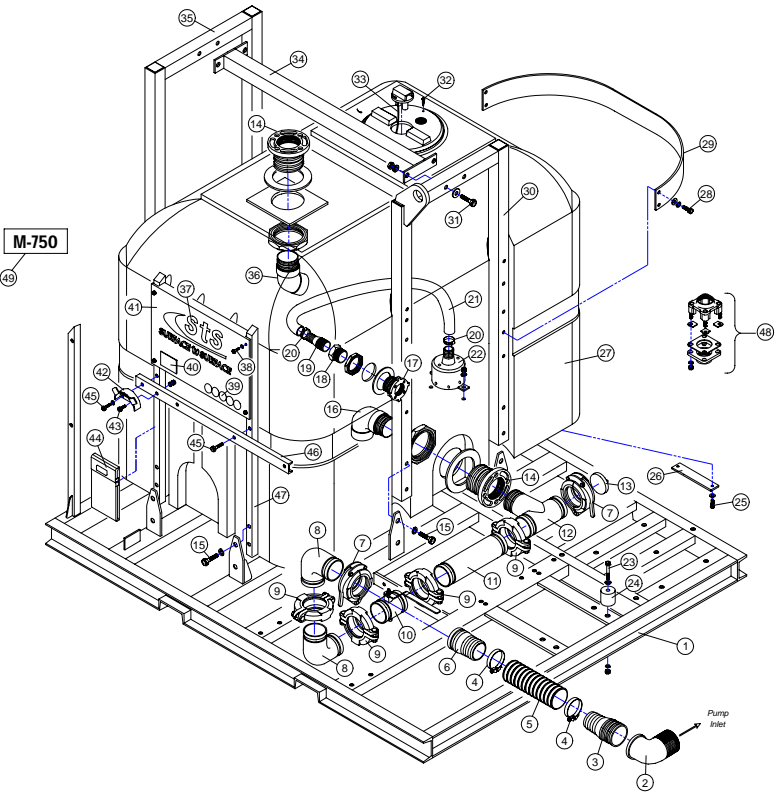

BU-750 ASSEMBLY PARTS LIST
(P/N #BU-750)

REF #	DESCRIPTION	STS PART NUMBER	QTY REQ.
1	Skid Frame	SR-75001	1
2	4" NPT 90° Street Elbow	018-310-01780-1	3
3	4" NPT x Hose Barb	018-1661268266	2
4	4" Band Clamp	025-M8-113	6
5	4" Flex Hose	SR-75078-D	1
6	4" Groove x Hose Barb	020-004-00109-9	2
7	4" Hinge-Loc Coupler	020-390-20010-3	3
8	4" Grooved 90° Elbow	020-390-01430-6	2
9	4" Groove-Loc Coupler	020-390-00034-7	9
10	4" Grooved Butterfly Valve	023-7005-011403	2
11	4" Sched. 40 Suction Pipe	SR-75073	1
12	Suction Tee	020-9902001503	1
13	Grooved End Cap	020-390-03022-9	1
14	4" Tank Bung	086-4" TANK BUNG	2
15	1/2" x 1" Bolt	076-13205	12
16	1/2" L/W	076-33626	12
17	90° PVC Suction Elbow	SR-75075-A	1
18	2" Tank Bung	086-2" TANK BUNG	1
19	1 1/2" NPT x Hose Barb	018-318-90768-0	1
20	1 1/2" Grooved 90° Elbow	018-1661268233	1
21	1 1/2" Rubber Hose	025-HS-28	2
22	Jet Gun Casting	SR-75079-B	1
23	7/16" x 3" Bolt	076-13165	4
24	7/16" F/W	076-33010	4
25	7/16" L/W	076-33624	4
26	7/16" Nut	076-36308	4
27	7/16" Nut	076-36304	4
28	24 Engine Mount Spacers	SR-75016	2
29	1/4" x 1 1/2" Bolt	076-13009	2
30	1/4" L/W	076-33618	2
31	1/4" F/W	076-33004	2
32	1/4" Nut	076-36302	2
33	Jet Gun Mounting Bar	SR-75049	1
34	750 gal. Tank	86-T630	1
35	3/8" x 1" Bolt	076-13105	8
36	3/8" L/W	076-33622	8
37	3/8" F/W	076-33008	8
38	Tank Strap	SR-75089	2
39	Tank Up-rite (with eye)	SR-75010	1
40	5/8" x 4" Gr. 8 Bolt	076-15319	4
41	5/8" F/W	076-33016	4
42	5/8" L/W	076-33630	4
43	5/8" Nut	076-36314	4
44	Security Screw	076-1Y3400032SS	2
45	3/16" Poly Nylon Rope	084-3/16 ROPE	18'
46	Tank Support Cross Member	SR-75067	1
47	Tank Up-rite	SR-75011	1
48	45° PVC Return Elbow	SR-75075-B	1
49	Decal Set	070-BU-750SET	1
50	1/4" x 1/2" Bolt	076-13001	4
51	1/4" L/W	076-33618	4
52	Safety Decals	070-BU HCS KIT	1
53	Serial Number Plate	071-STS-001-750	1
54	Sign Plate	SR-75068	1
55	Wash Wand Holder	SR-75017	1
56	3/8" x 1" Bolt	076-13105	2
57	3/8" L/W	076-33622	2
58	3/8" Nut	076-36306	2
59	Operators Manual Holder	084-9000-07	1
60	3/16" Rivet	076-41228	2
61	3/8" x 1 1/2" Bolt	076-13109	3
62	3/8" L/W	076-33622	3
63	3/8" Nut	076-36306	1
64	3/8" F/W	076-33008	8
65	Hopper Mount	SR-75012-A	1
66	Hopper Post	SR-75069	2
67	2" Bottom Drain Bung	086-BF220BD	1
68	M-750 Decal	070-STS-028-A	1
69	4" NPT Pipe Nipple	018-330-5440-4	1
70	4" NPT 90° Elbow	018-310-00260-5	1
71	Pump Outlet Pipe	SR-75052	1
72	4" Flex Hose	SR-75078-C	1
73	Filter Shear Carriage	SR-75028	1
74	Filter Shear Carriage End Cap	SR-75030-4	1
75	5/16" NC Nut	076-36304	1
76	5/16" L/W	076-33620	1
77	8" Hinge-Loc Coupler	020-390-20060-8	1
78	Filter Shear Housing	SR-75026	1
79	2" NPT Pipe Plug	018-318-90256-6	2
80	3/8" x 1 1/4" Bolt	076-13107	4
81	3/8" F/W	076-33008	4
82	3/8" L/W	076-33622	4
83	3/8" Nut	076-36306	4
84	Jetting Nozzel	SR-75020-NE	1
85	Jetting Tee	SR-75021	1
86	Venturi Tube	SR-75022	1
87	Return Pipe	SR-75038	1
88	1/2" x 2 1/2" Bolt	076-13213	2
89	1/2" F/W	076-33012	2
90	1/2" L/W	076-33626	2
91	1/2" Nut	076-36310	2
92	4" Flex Hose	SR-75078-E	1
93	2" NPT x Close Nipple	018-330-03700-3	2
94	2" Ball Valve	022-423-00014-0	2
95	2" NPT 45° Street Elbow	018-310-02820-4	1
96	2" NPT x Hose Barb	018-1661268241	2
97	2" Gear Clamp	025-HS-32	2
98	2" Rubber Hose	SR-75078-A	1
99	2" NPT 90° Street Elbow	018-310-01720-7	1
100	Hopper with Table	SR-75032	1
101	3/4" NPT 90° Street Elbow	018-310-01640-7	1
102	3/4" NPT x Hose Barb	018-1661268225	1
103	3/4" Gear Clamp	025-HS-12	2
104	3/4" Rubber Hose	SR-75074-H	1
105	1 1/2" NPT Pipe Plug	018-318-90252-5	1
106	Wash Wand Adaptor	SR-75043	1
107	3/8" NPT x Close Nipple	018-330-00980-4	1
108	3/8" Ball Valve	022-423-00002-5	1
109	Wash Wand	SR-75047	1
110	Pipe Support	SR-75001-J	1
111	3/8" x 1 1/2" Bolt	076-13109	2
112	3/8" L/W	076-33622	2
113	3/8" F/W	076-33008	2
114	3/8" Nut	076-36306	2