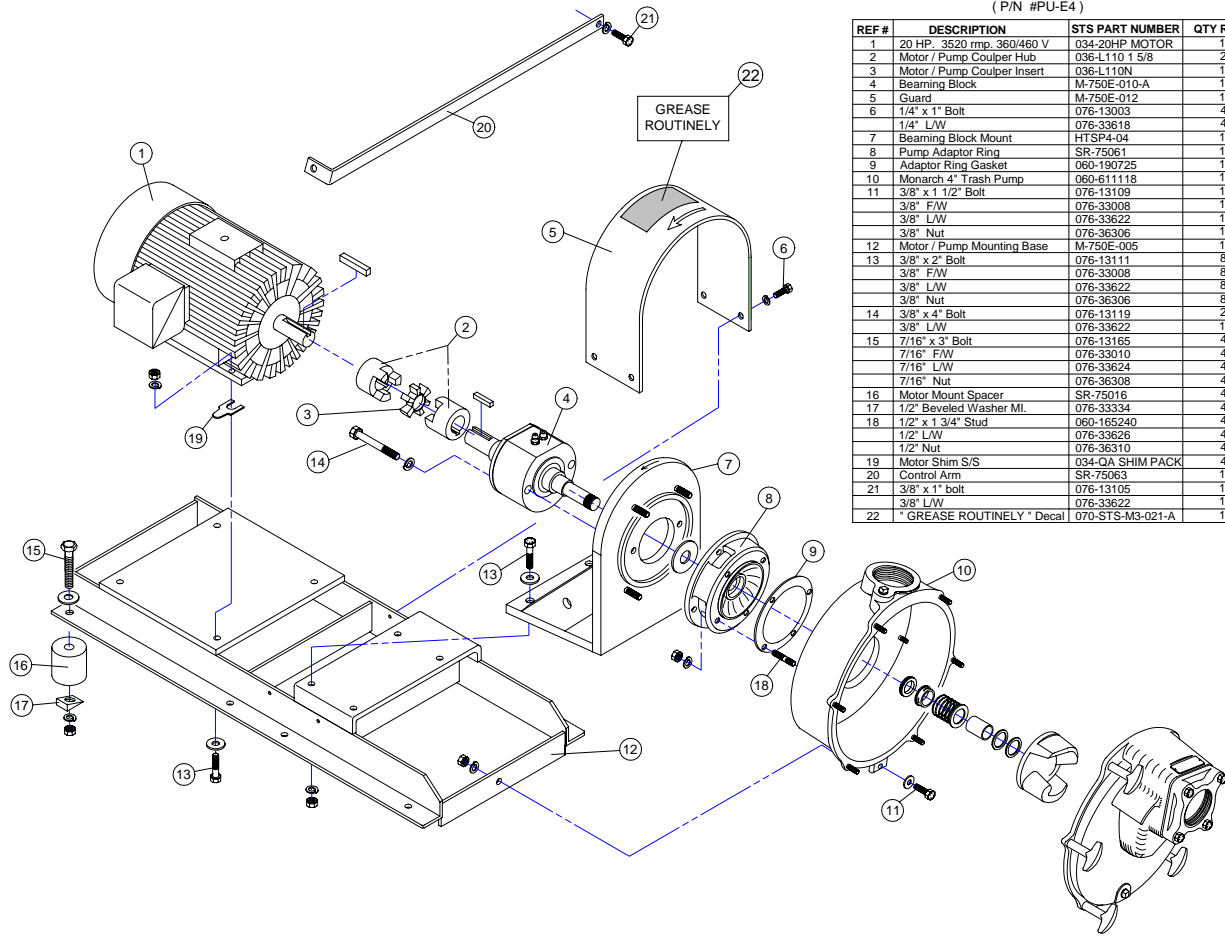

**PU-E4 ASSEMBLY PARTS LIST**  
(P/N #PU-E4)

REF #	DESCRIPTION	STS PART NUMBER	QTY REQ.
1	20 HP, 3520 rpm, 360/460 V	034-20HP MOTOR	1
2	Motor / Pump Coupler Hub	036-L110 1 5/8	2
3	Motor / Pump Coupler Insert	036-L110N	1
4	Bearing Block	M-750E-010-A	1
5	Guard	M-750E-012	1
6	1/4" x 1" Bolt	076-13003	4
	1/4" L/W	076-33618	4
7	Bearing Block Mount	HTSP4-04	1
8	Pump Adaptor Ring	SR-75061	1
9	Adaptor Ring Gasket	060-130725	1
10	Monarch 4" Trash Pump	060-611118	1
11	3/8" x 1 1/2" Bolt	076-13109	1
	3/8" F/W	076-33008	1
	3/8" L/W	076-33622	1
	3/8" Nut	076-36306	1
12	Motor / Pump Mounting Base	M-750E-005	1
13	3/8" x 2" Bolt	076-13111	8
	3/8" F/W	076-33008	8
	3/8" L/W	076-33622	8
	3/8" Nut	076-36306	8
14	3/8" x 4" Bolt	076-13119	2
	3/8" L/W	076-33622	1
15	7/16" x 3" Bolt	076-13165	4
	7/16" F/W	076-33010	4
	7/16" L/W	076-33624	4
	7/16" Nut	076-36308	4
16	Motor Mount Spacer	SR-75016	4
17	1/2" Beveled Washer Ml.	076-33334	4
18	1/2" x 1 3/4" Stud	060-165240	4
	1/2" L/W	076-33626	4
	1/2" Nut	076-36310	4
19	Motor Shim S/S	034-QA SHIM PACK	4
20	Control Arm	SR-75063	1
21	3/8" x 1" bolt	076-13105	1
	3/8" L/W	076-33622	1
22	GREASE ROUTINELY * Decal	070-ST3-M3-021-A	1

**P/N #M-750E-010-A**  
**BEARING BLOCK ASSEMBLY PARTS LIST**

REF #	DESCRIPTION	PART NUMBER	QTY REQ.
1	3/8" x 4" Bolt	076-13119	2
2	3/8" L/W	076-33622	2
3	Cover Plate	M-300E014-R	1
4	Shaft Seal	036-BAB-45-62-7	2
5	Gasket	036-200-06R	1
6	Bearing	036-6010/C3	2
7	3/8" Key Stock	036-47915	2 3/8"
8	Machined Shaft	M-750E-009-A	1
9	Bearing Block Housing	036-300-R	1
10	1/8" Grease Fitting	036-60102	1
11	1/8" Grease Relief	036-1093K1	1