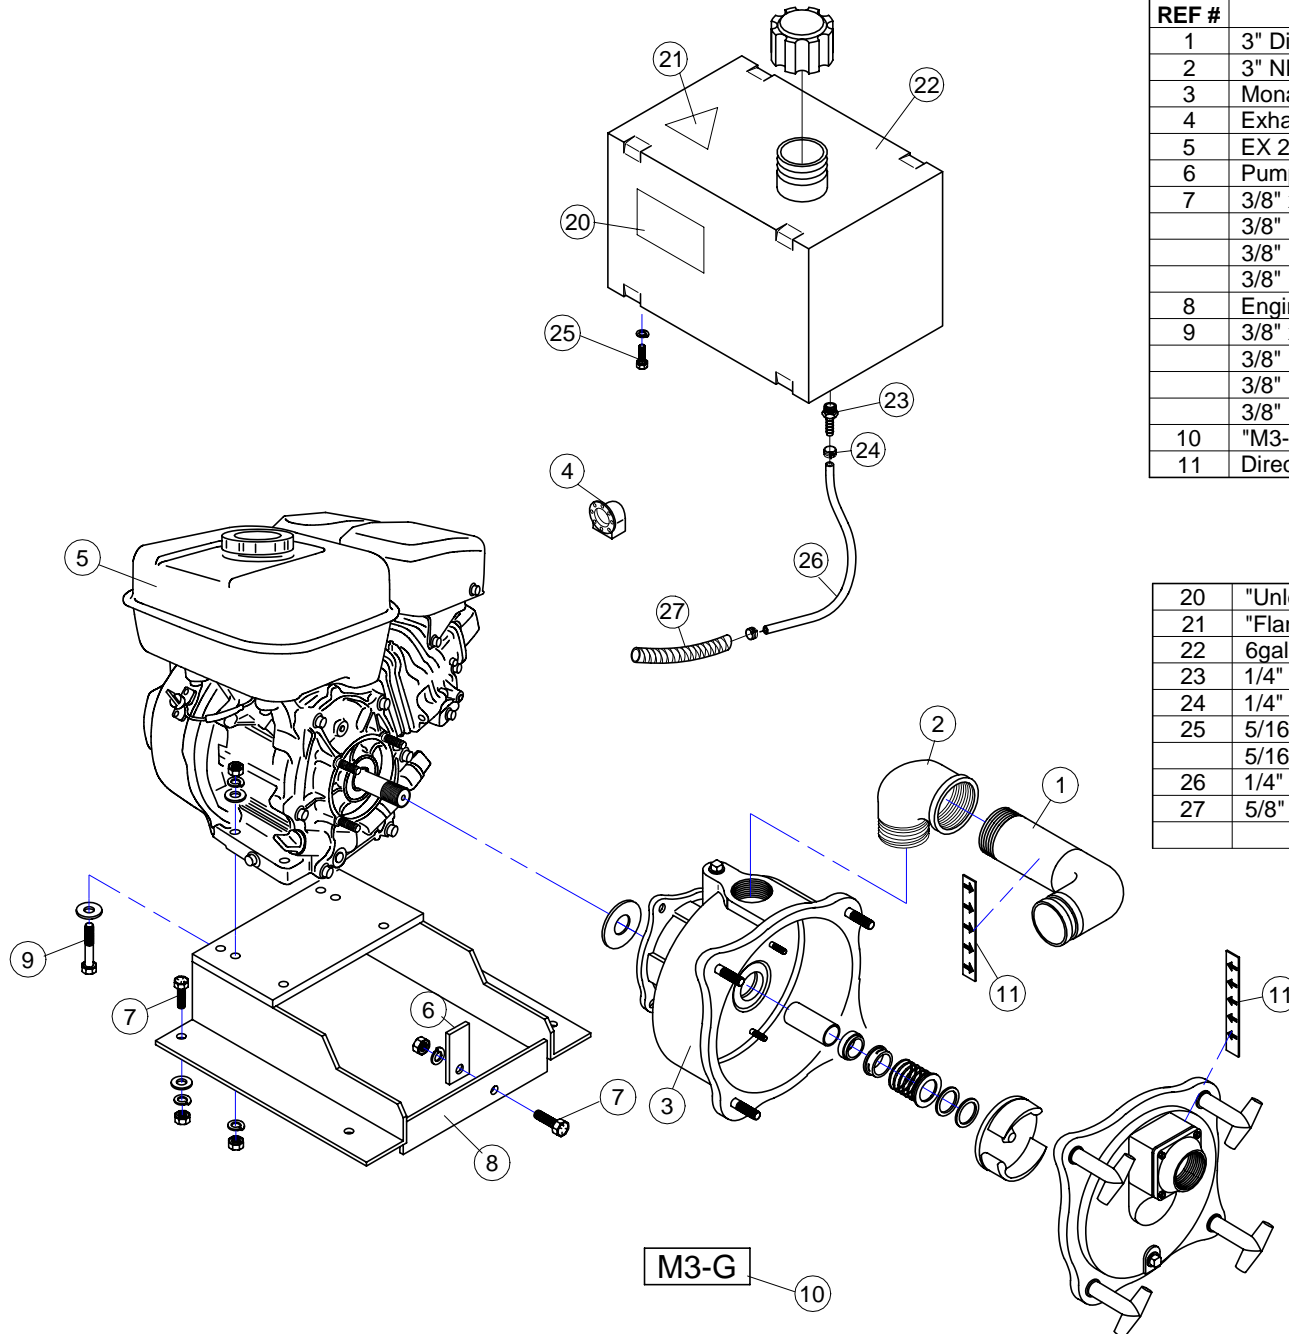

BASE FRAME SHOWN WITHOUT WELDED ON LIFT BALE FOR CLARITY

M3-G ASSEMBLY PARTS LIST

(#PU-M3G)

REF #	DESCRIPTION	STS P/N	QTY REQ.
1	3" Discharge Pipe	M3-012	1
2	3" NPT 90° Street Elbow	018-310-01760-3	1
3	Monarch 3" Trash Pump	060-611111	1
4	Exhaust Deflector	033-277-37001-H1	1
5	EX 27 Robin Gasoline Engine	033-EX270D51011	1
6	Pump Support Tab	SR-15011-B	1
7	3/8" x 1 1/4" Bolt	076-13107	5
	3/8" L/W	076-33622	5
	3/8" F/W	076-33008	5
	3/8" Nut	076-36306	5
8	Engine / Pump Mount Base	SR-75013	1
9	3/8" x 2" Bolt	076-13111	4
	3/8" F/W	076-33008	4
	3/8" L/W	076-33622	4
	3/8" Nut	076-36306	4
10	"M3-G" Decal	M3-020-G	1
11	Directional Tape	STS-PIPEMARKER3/4"	16"

TSP-3 ASSEMBLY PARTS LIST

(P/N #060-611111)

REF #	DESCRIPTION	STS PART NUMBER	QTY REQ.
1	Rubber Flinger	060-191270	1
2	3/8" x 1 1/2" NC Stud	060-164630	4
	3/8" L/W	076-33622	4
	3/8" Nut	076-36306	4
3	3/4" NPT Pipe Plug	018-318-90160-0	1
4	Pump Rear Casting	060-465093	1
5	1/2" x 1 3/4" NC Stud	060-165240	4
	1/2" L/W	076-33626	4
	1/2" NC Nut	076-36310	4
6	3" Mechanical Seal Kit	060-240395-KIT	1
*** 7	Shim Washer Set (1" ID x 1 1/2" OD)	060-175534-SET	1
8	3" Impeller	060-465002	1
9	3/8" x 2" NC SIS Stud	060-173000	2
	3/8" SIS L/W	060-176500	2
	3/8" SIS NC Nut	060-128630	2
10	Volute	060-465005	1
11	Front Casing O-Ring #454 D70	060-197989	1
12	Volute Square O-Ring (white)	060-199696	1
13	Pump Front Casting	060-465032	1
14	1/2" Internal ToothLock Washer	060-33715	4
15	Large Tee Nut	060-465046	4
16	Rubber Check Valve	060-190716	1
17	Check Valve Cover	060-465042	1
18	Check valve Weight	060-438486	1
19	5/16" NC x 1" Bolt	076-13055	1
	5/16" F/W	076-33006	1
	5/16" Nut	076-36304	1
20	3/8" NC x 3/4" Bolt	076-13103	4