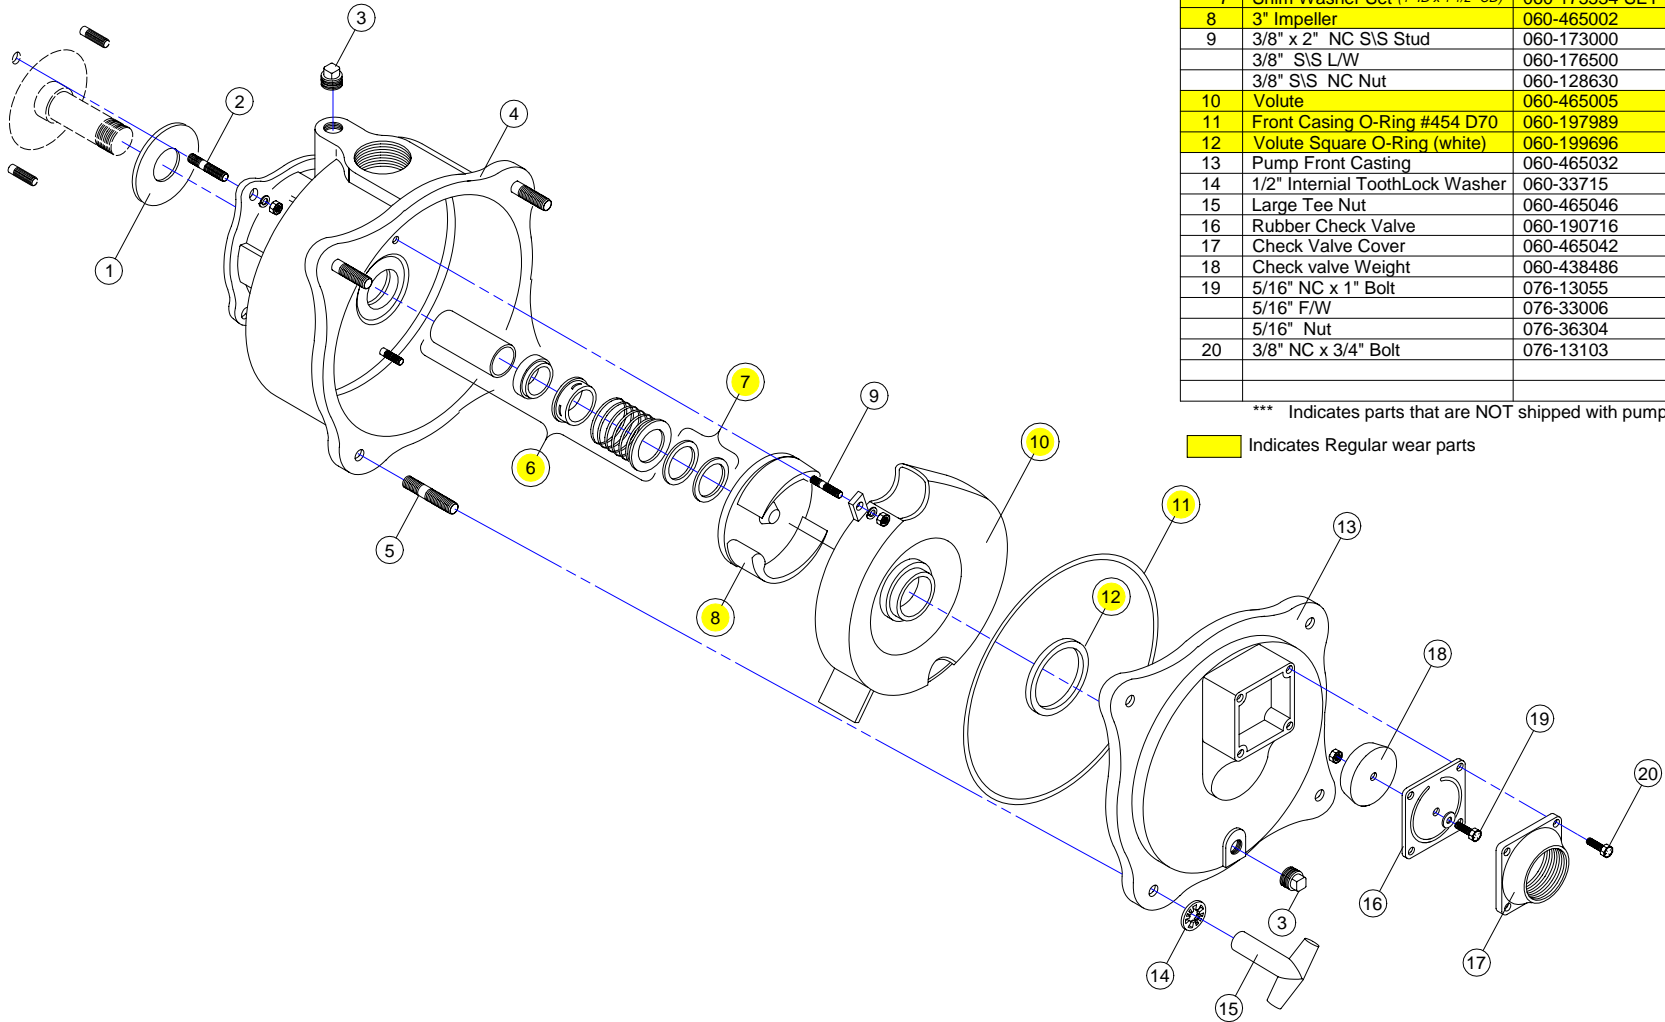

BASE FRAME SHOWN WITHOUT WELDED ON LIFT BALE FOR CLARITY

M3-G ASSEMBLY PARTS LIST

(#PU-M3G)

REF #	DESCRIPTION	STS P/N	QTY REQ.
1	3" Discharge Pipe	M3-012	1
2	3" NPT 90° Street Elbow	018-310-01760-3	1
3	Monarch 3" Trash Pump	060-611111	1
4	Exhaust Deflector	033-277-37001-H1	1
5	EX 27 Robin Gasoline Engine	033-EX270D51011	1
6	Pump Support Tab	SR-15011-B	1
7	3/8" x 1 1/4" Bolt	076-13107	5
	3/8" L/W	076-33622	5
	3/8" F/W	076-33008	5
	3/8" Nut	076-36306	5
8	Engine / Pump Mount Base	SR-75013	1
9	3/8" x 2" Bolt	076-13111	4
	3/8" F/W	076-33008	4
	3/8" L/W	076-33622	4
	3/8" Nut	076-36306	4
10	"M3-G" Decal	M3-020-G	1
11	Directional Tape	STS-PIPEMARKER3/4"	16"

TSP-3 ASSEMBLY PARTS LIST

(P/N #060-611111)

REF #	DESCRIPTION	STS PART NUMBER	QTY REQ.
1	Rubber Flinger	060-191270	1
2	3/8" x 1 1/2" NC Stud	060-164630	4
	3/8" L/W	076-33622	4
	3/8" Nut	076-36306	4
3	3/4" NPT Pipe Plug	018-318-90160-0	1
4	Pump Rear Casting	060-465093	1
5	1/2" x 1 3/4" NC Stud	060-165240	4
	1/2" L/W	076-33626	4
	1/2" NC Nut	076-36310	4
6	3" Mechanical Seal Kit	060-240395-KIT	1
*** 7	Shim Washer Set (1" ID x 1 1/2" OD)	060-175534-SET	1
8	3" Impeller	060-465002	1
9	3/8" x 2" NC SIS Stud	060-173000	2
	3/8" SIS L/W	060-176500	2
	3/8" SIS NC Nut	060-128630	2
10	Volute	060-465005	1
11	Front Casing O-Ring #454 D70	060-197989	1
12	Volute Square O-Ring (white)	060-199696	1
13	Pump Front Casting	060-465032	1
14	1/2" Internal ToothLock Washer	060-33715	4
15	Large Tee Nut	060-465046	4
16	Rubber Check Valve	060-190716	1
17	Check Valve Cover	060-465042	1
18	Check valve Weight	060-438486	1
19	5/16" NC x 1" Bolt	076-13055	1
	5/16" F/W	076-33006	1
	5/16" Nut	076-36304	1
20	3/8" NC x 3/4" Bolt	076-13103	4

*** Indicates parts that are NOT shipped with pump assembly.

Indicates Regular wear parts

TSP-3