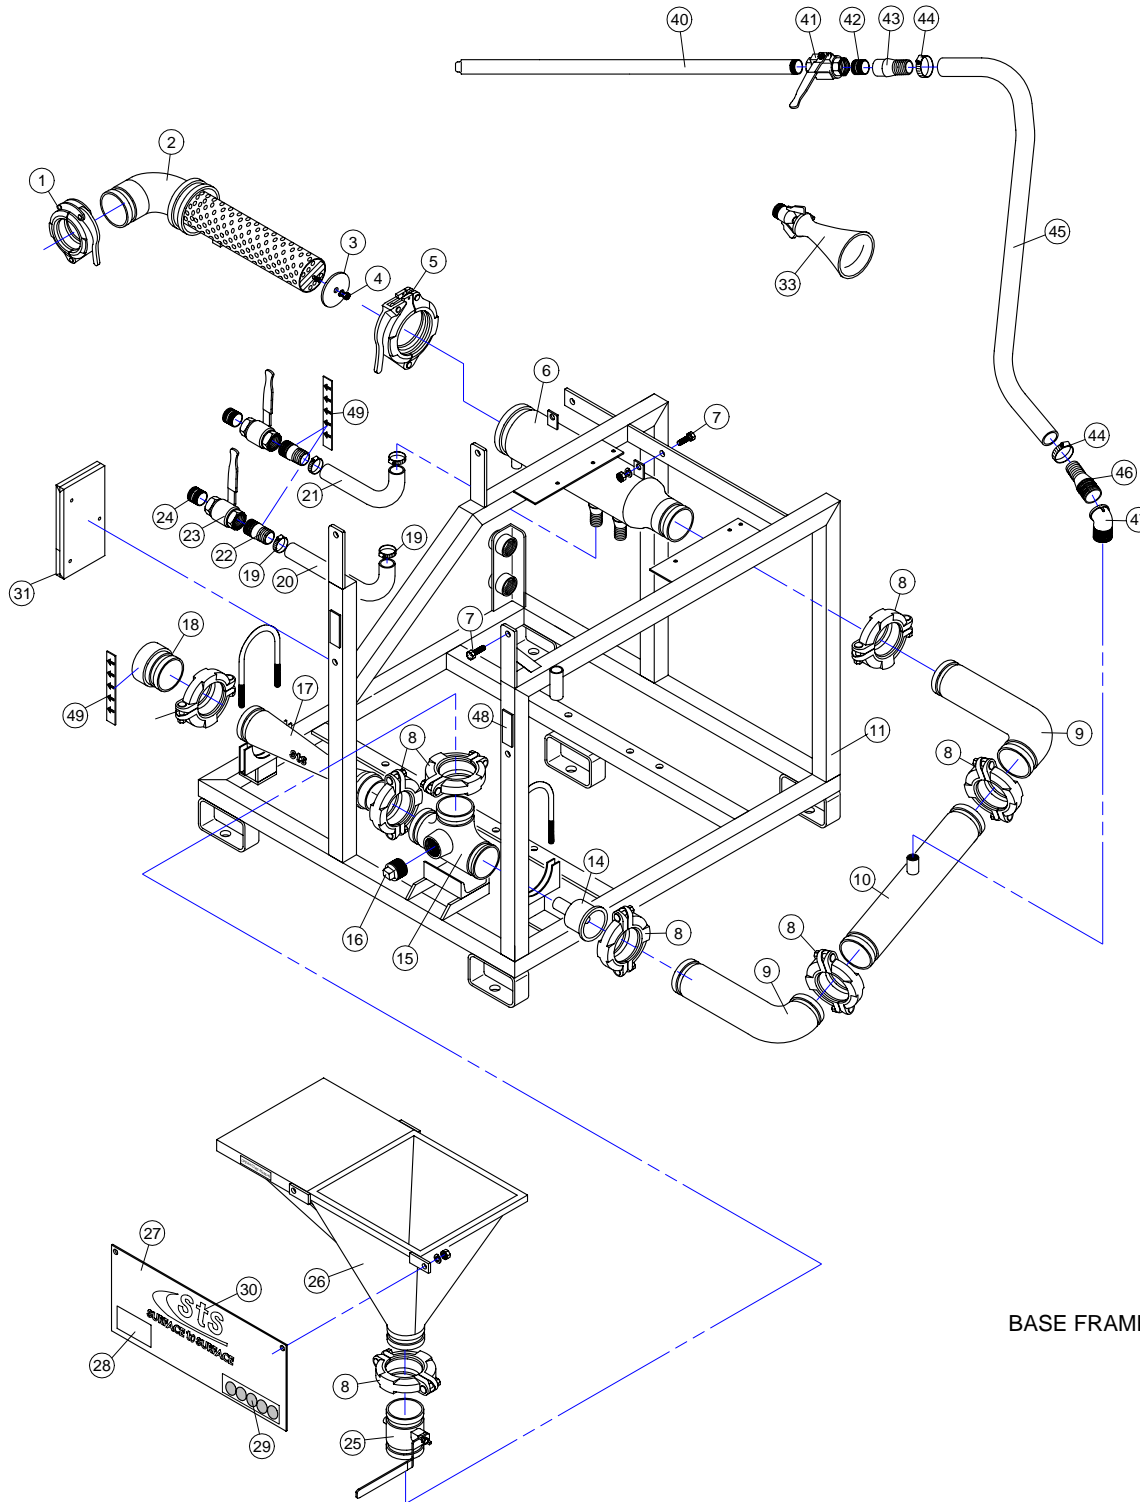

BASE FRAME SHOWN WITHOUT WELDED ON LIFT BALE FOR CLARITY

M3-G ASSEMBLY PARTS LIST

(#PU-M3G)

REF #	DESCRIPTION	STS P/N	QTY REQ.
1	3" Discharge Pipe	M3-012	1
2	3" NPT 90° Street Elbow	018-310-01760-3	1
3	Monarch 3" Trash Pump	060-611111	1
4	Exhaust Deflector	033-277-37001-H1	1
5	EX 27 Robin Gasoline Engine	033-EX270D51011	1
6	Pump Support Tab	SR-15011-B	1
7	3/8" x 1 1/4" Bolt	076-13107	5
	3/8" L/W	076-33622	5
	3/8" F/W	076-33008	5
	3/8" Nut	076-36306	5
8	Engine / Pump Mount Base	SR-75013	1
9	3/8" x 2" Bolt	076-13111	4
	3/8" F/W	076-33008	4
	3/8" L/W	076-33622	4
	3/8" Nut	076-36306	4
10	"M3-G" Decal	M3-020-G	1
11	Directional Tape	STS-PIPEMARKER3/4"	16"